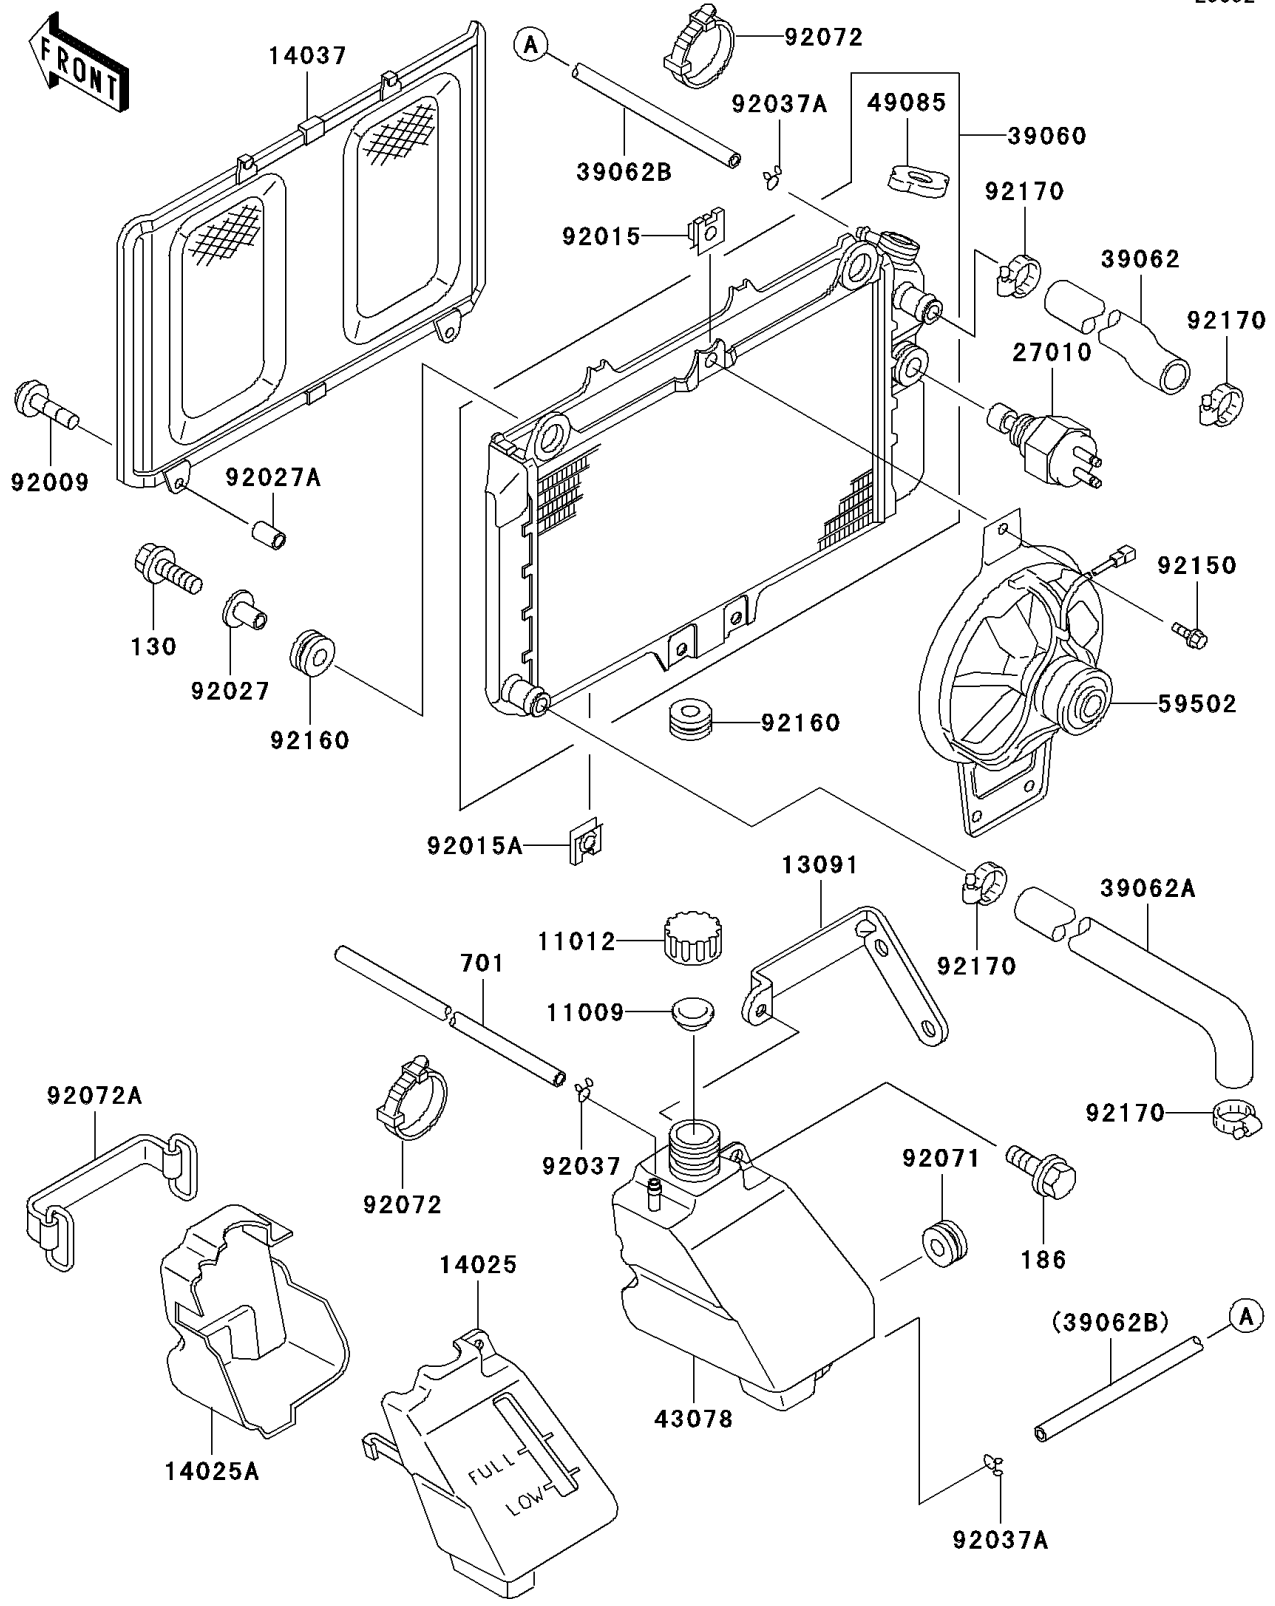

2001 Mojave 250 PARTS DIAGRAM

Radiator

E3032

2001 Mojave 250 PARTS LIST

Radiator

ITEM NAME	PART NUMBER	QUANTITY
BOLT-FLANGED,8X25,BLACK (Ref # 130)	130J0825	2
BOLT-UPSET-WP (Ref # 186)	186J0618	1
TUBE-PVC (Ref # 701)	701Q05750	1
GASKET,RESERVOIR TANK CAP (Ref # 11009)	11009-1145	1
CAP (Ref # 11012)	11012-1084	1
HOLDER,RESERVOIR (Ref # 13091)	13091-1435	1
COVER,RESERVOIR (Ref # 14025)	14025-1991	1
COVER,RESERVOIR (Ref # 14025A)	14025-1992	1
SCREEN (Ref # 14037)	14037-1083	1
SWITCH,FAN (Ref # 27010)	27010-1317	1
RADIATOR (Ref # 39060)	39060-1071	1
HOSE-COOLING,HEAD-RADIATOR (Ref # 39062)	39062-1191	1
HOSE-COOLING,RADIATOR-PUMP (Ref # 39062A)	39062-1192	1
HOSE-COOLING (Ref # 39062B)	39062-1208	1
RESERVOIR,TANK (Ref # 43078)	43078-1061	1
CAP-ASSY-PRESSURE (Ref # 49085)	49085-1005	1
FAN-ASSY (Ref # 59502)	59502-1065	1
SCREW,TAPPING,6X20 (Ref # 92009)	92009-1422	2
NUT (Ref # 92015)	92015-1487	3
NUT,6MM (Ref # 92015A)	92015-1758	2
COLLAR,L=14 (Ref # 92027)	92027-1134	2
COLLAR,6.8X10X10.5 (Ref # 92027A)	92027-120	2
CLAMP,TUBE (Ref # 92037)	92037-010	1
CLAMP,TUBE (Ref # 92037A)	92037-147	2
GROMMET (Ref # 92071)	92071-1115	1
BAND,L=149 (Ref # 92072)	92072-031	3
BAND,L=82 (Ref # 92072A)	92072-053	1
BOLT,6X12 (Ref # 92150)	92150-1186	3
DAMPER (Ref # 92160)	92160-1007	3

2001 Mojave 250 PARTS LIST

Radiator

ITEM NAME	PART NUMBER	QUANTITY
CLAMP,COOLING HOSE (Ref # 92170)	92170-1033	4