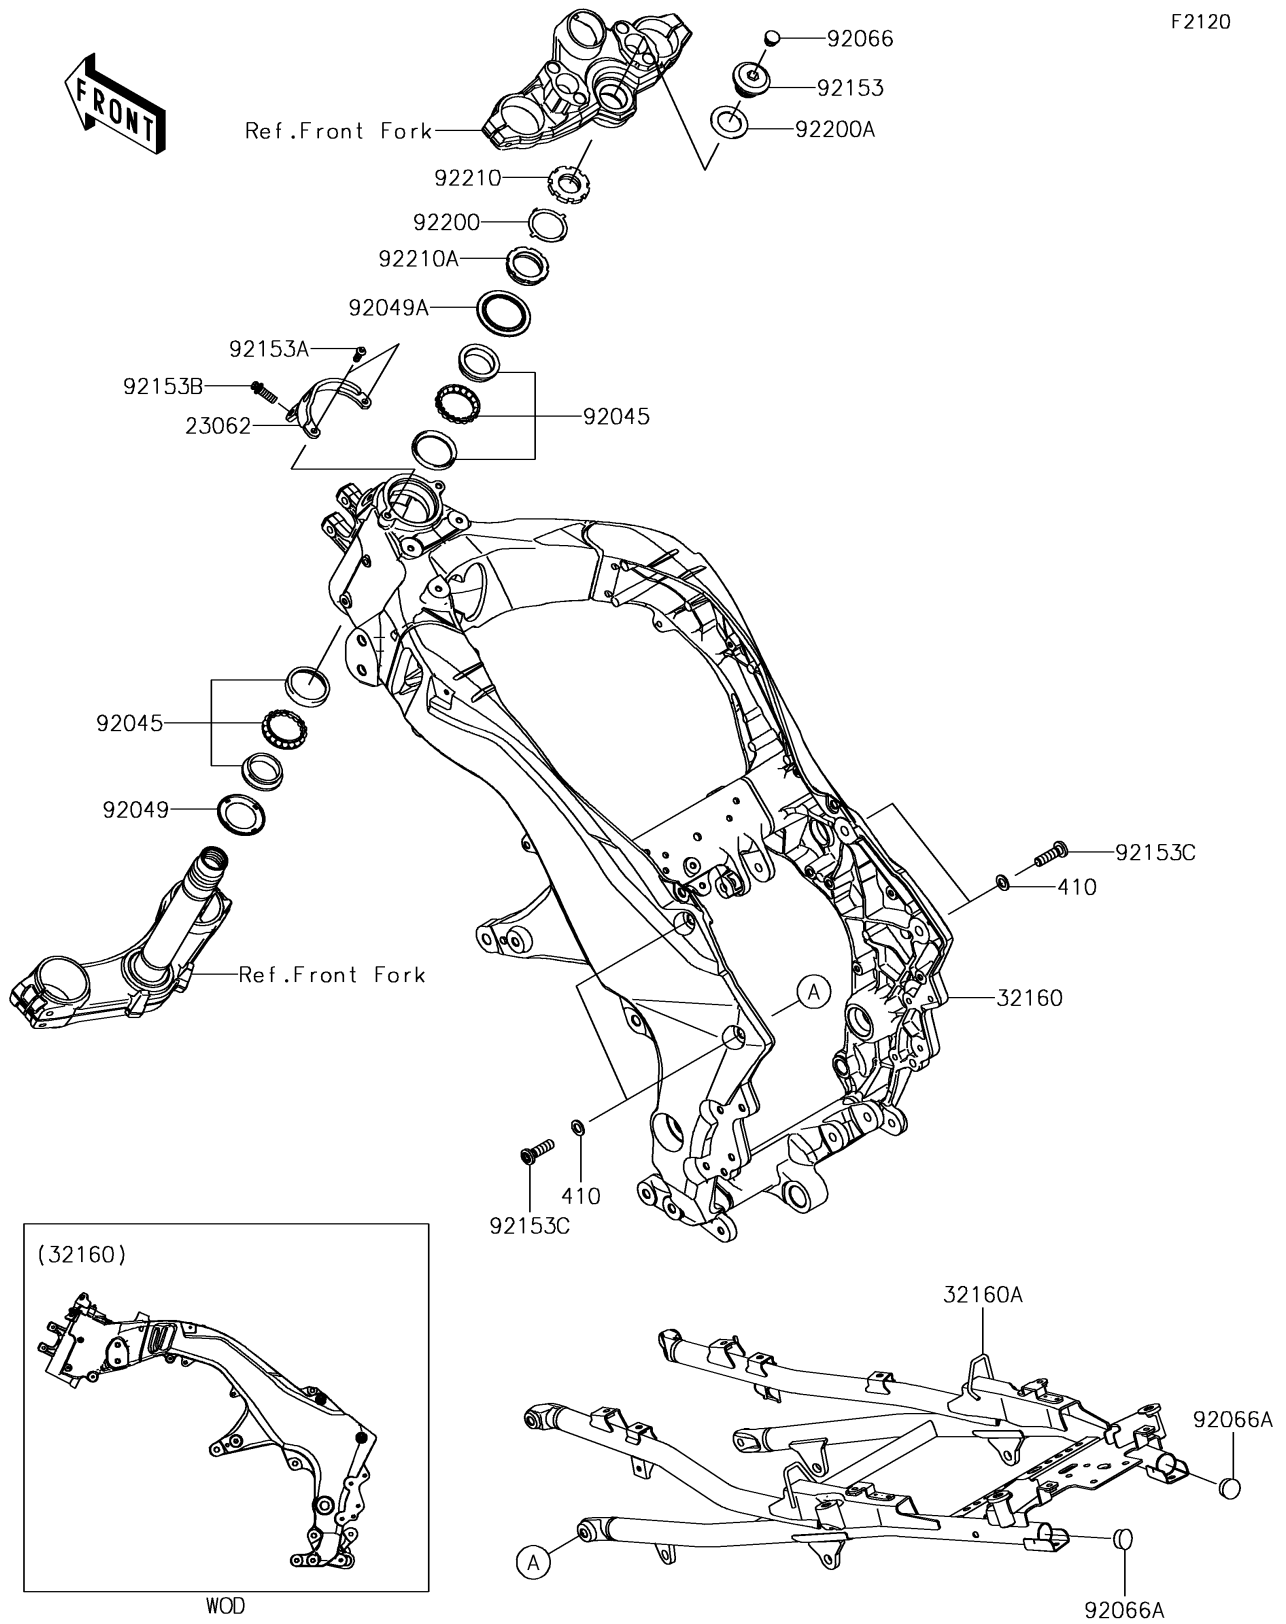

# 2017 Versys 1000 LT PARTS DIAGRAM

Frame

## 2017 Versys 1000 LT PARTS LIST

### Frame

ITEM NAME	PART NUMBER	QUANTITY
BRACKET-COMP,HANDLE LOCK (Ref # 23062)	23062-0829	1
FRAME-COMP,MAIN,F.S.BLACK (Ref # 32160)	32160-0738-18R	1
FRAME-COMP,RR,F.S.BLACK (Ref # 32160A)	32160-0853-18R	1
WASHER-PLAIN-SMALL,10MM (Ref # 410)	410AA1000	4
BEARING-BALL,SF07A17PX1V1 (Ref # 92045)	92045-1384	2
SEAL-OIL,DS35X55X4 (Ref # 92049)	92049-0022	1
SEAL-OIL,43X55.5X8.6 (Ref # 92049A)	92049-0742	1
PLUG (Ref # 92066)	92066-0071	1
PLUG (Ref # 92066A)	92066-0749	2
BOLT,26MM (Ref # 92153)	92153-0474	1
BOLT,TORX,6X16 (Ref # 92153A)	92153-0967	2
BOLT,TORX,8X22 (Ref # 92153B)	92153-1273	1
BOLT,SOCKET,10X35 (Ref # 92153C)	92153-1904	4
WASHER (Ref # 92200)	92200-0036	1
WASHER,27X42X2.3 (Ref # 92200A)	92200-0081	1
NUT,35MM (Ref # 92210)	92210-0095	1
NUT,35MM (Ref # 92210A)	92210-0823	1