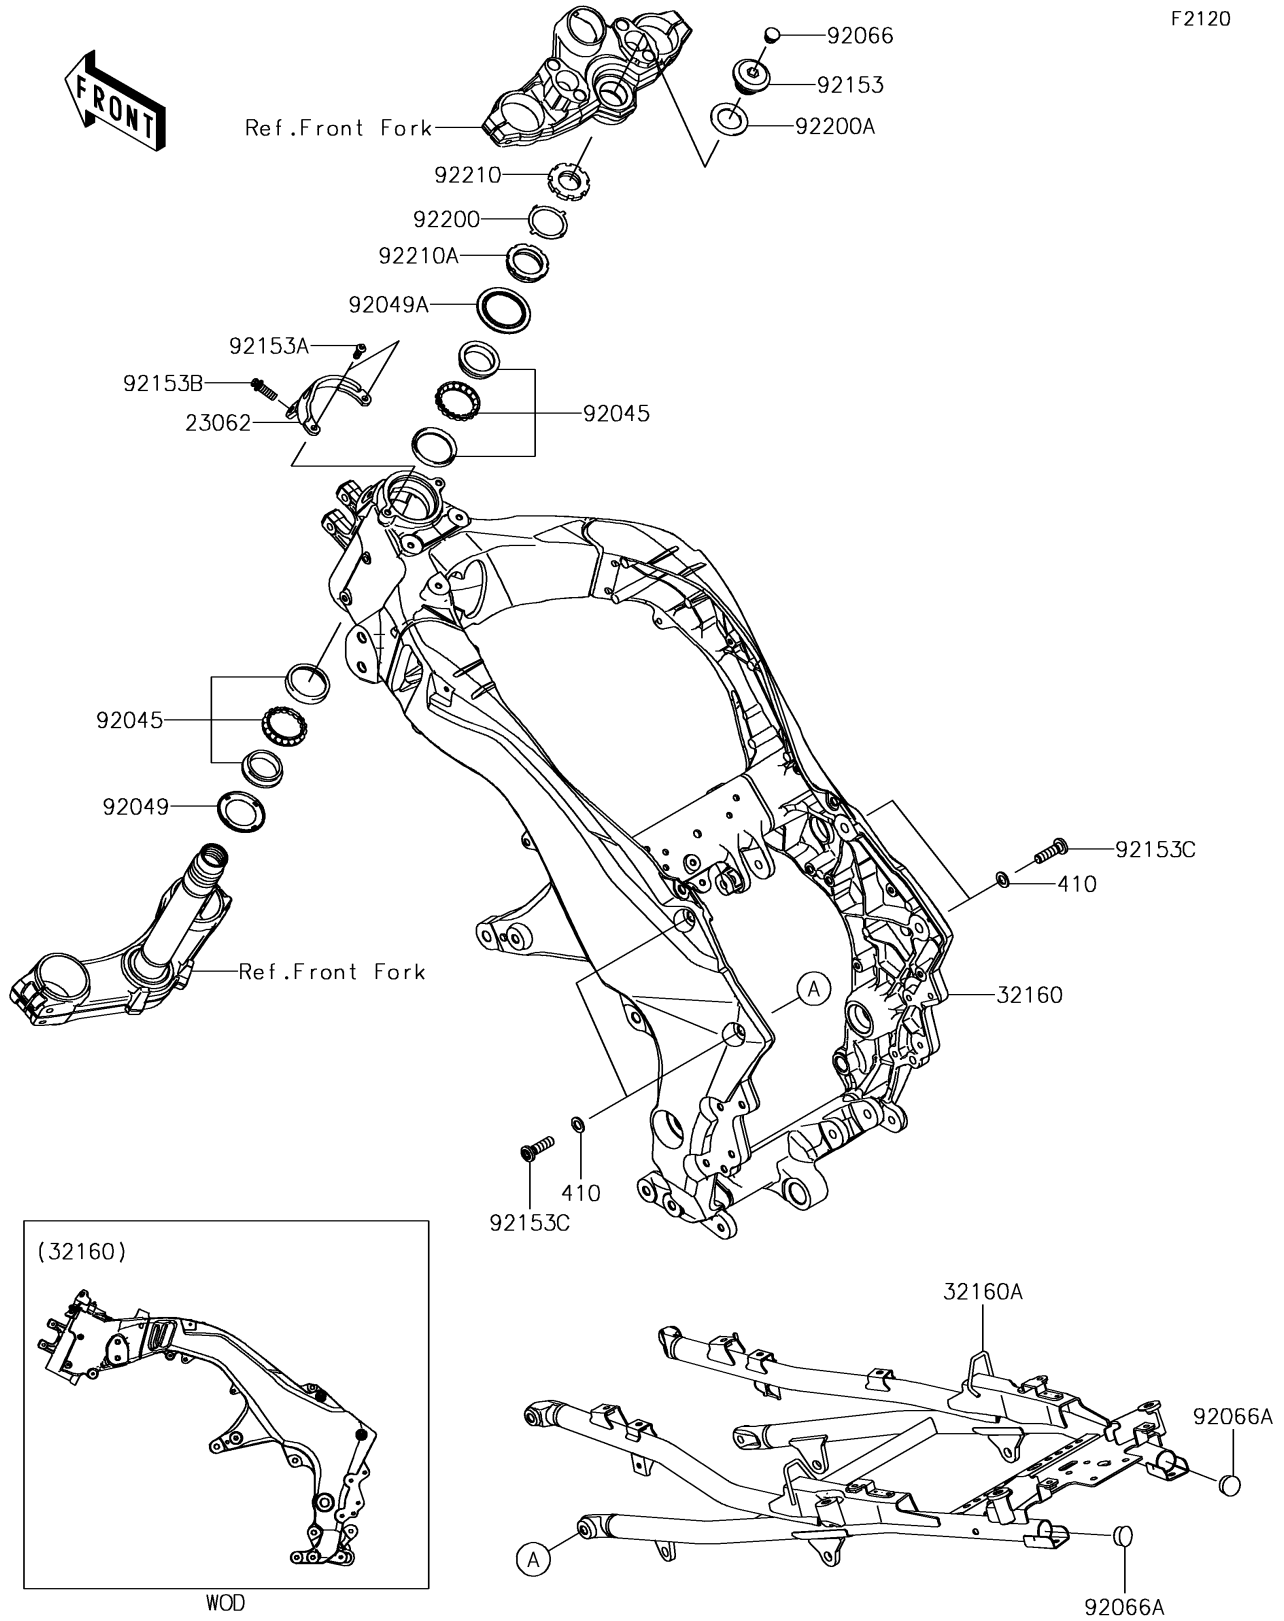

2017 Versys 1000 LT PARTS DIAGRAM

Frame

2017 Versys 1000 LT PARTS LIST

Frame

| ITEM NAME | PART NUMBER | QUANTITY |
|-----------------------------------------|----------------|----------|
| BRACKET-COMP,HANDLE LOCK (Ref # 23062) | 23062-0829 | 1 |
| FRAME-COMP,MAIN,F.S.BLACK (Ref # 32160) | 32160-0738-18R | 1 |
| FRAME-COMP,RR,F.S.BLACK (Ref # 32160A) | 32160-0853-18R | 1 |
| WASHER-PLAIN-SMALL,10MM (Ref # 410) | 410AA1000 | 4 |
| BEARING-BALL,SF07A17PX1V1 (Ref # 92045) | 92045-1384 | 2 |
| SEAL-OIL,DS35X55X4 (Ref # 92049) | 92049-0022 | 1 |
| SEAL-OIL,43X55.5X8.6 (Ref # 92049A) | 92049-0742 | 1 |
| PLUG (Ref # 92066) | 92066-0071 | 1 |
| PLUG (Ref # 92066A) | 92066-0749 | 2 |
| BOLT,26MM (Ref # 92153) | 92153-0474 | 1 |
| BOLT,TORX,6X16 (Ref # 92153A) | 92153-0967 | 2 |
| BOLT,TORX,8X22 (Ref # 92153B) | 92153-1273 | 1 |
| BOLT,SOCKET,10X35 (Ref # 92153C) | 92153-1904 | 4 |
| WASHER (Ref # 92200) | 92200-0036 | 1 |
| WASHER,27X42X2.3 (Ref # 92200A) | 92200-0081 | 1 |
| NUT,35MM (Ref # 92210) | 92210-0095 | 1 |
| NUT,35MM (Ref # 92210A) | 92210-0823 | 1 |