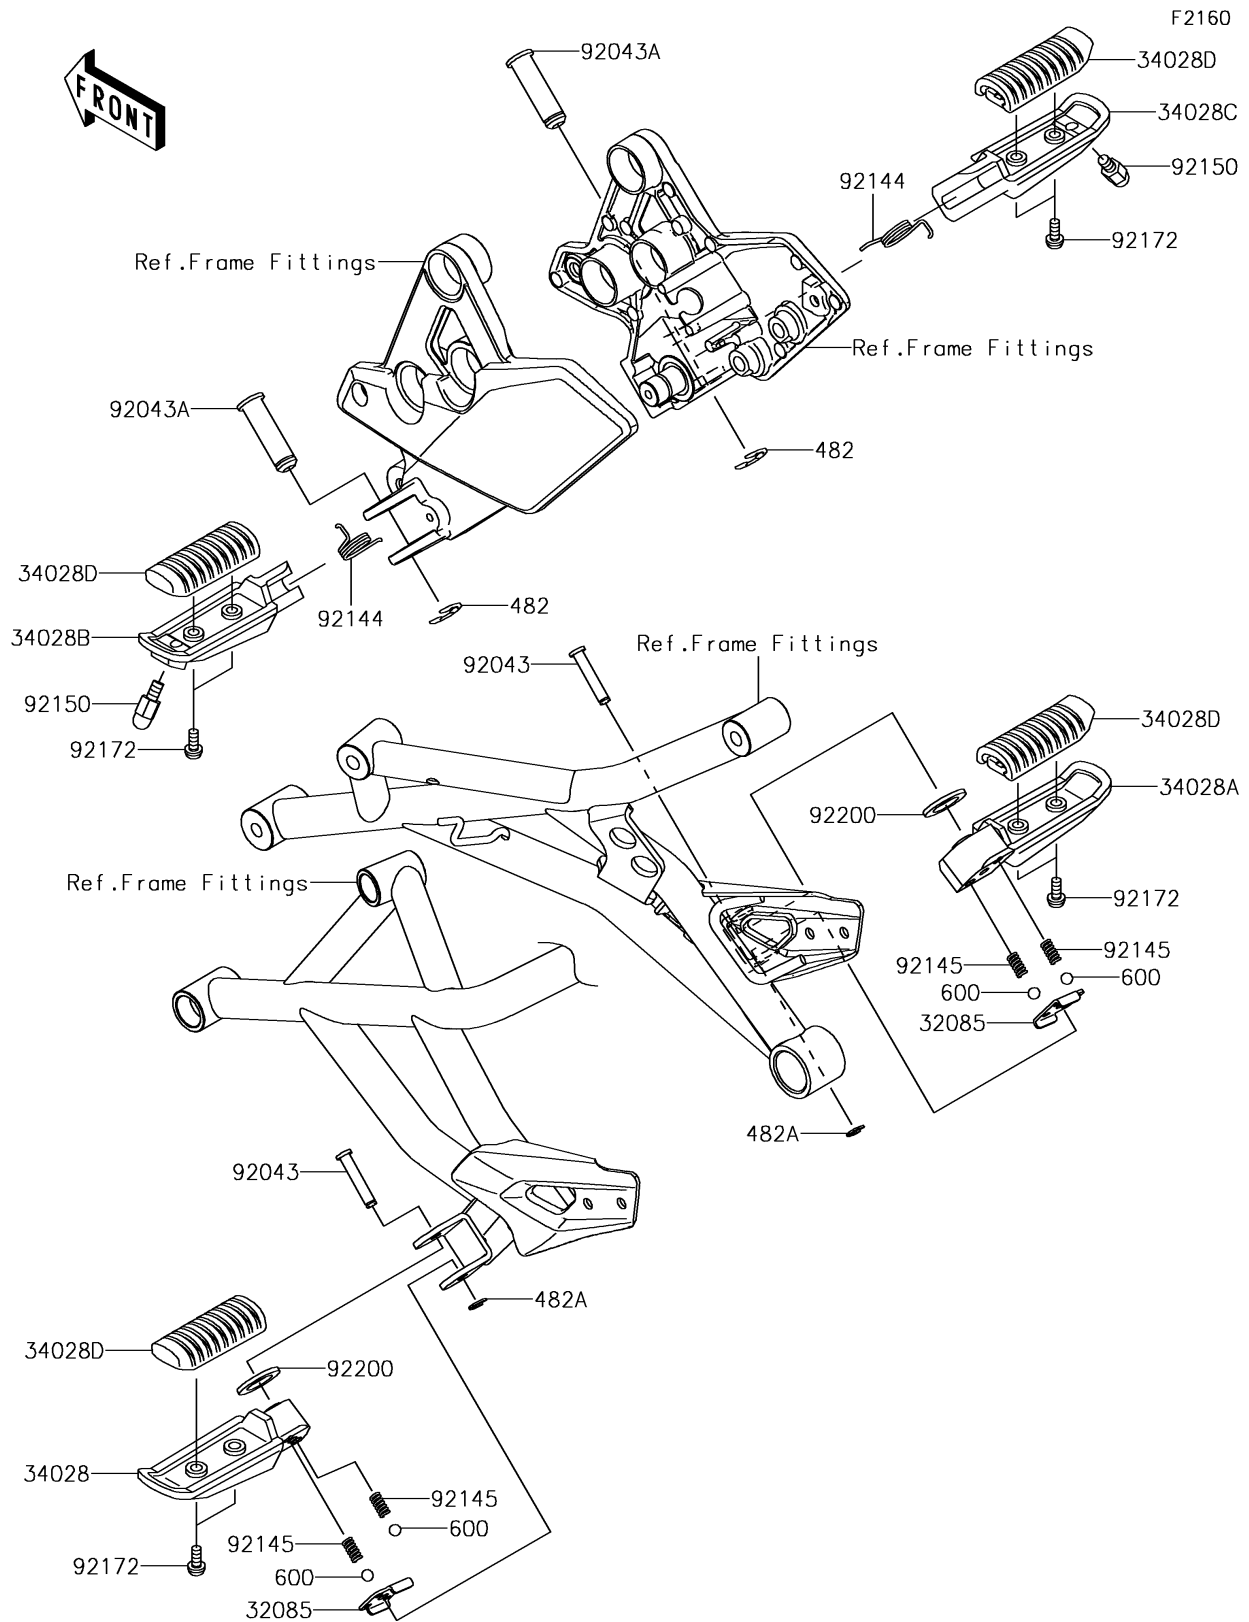

2017 Versys 1000 LT PARTS DIAGRAM

Footrests

2017 Versys 1000 LT PARTS LIST

Footrests

| ITEM NAME | PART NUMBER | QUANTITY |
|----------------------------------|-------------|----------|
| STOPPER,REAR STEP (Ref # 32085) | 32085-0047 | 2 |
| STEP,RR,LH (Ref # 34028) | 34028-0314 | 1 |
| STEP,RR,RH (Ref # 34028A) | 34028-0315 | 1 |
| STEP,FR,LH (Ref # 34028B) | 34028-0352 | 1 |
| STEP,FR,RH (Ref # 34028C) | 34028-0353 | 1 |
| STEP,RUBBER (Ref # 34028D) | 34028-1430 | 4 |
| CIRCLIP-TYPE-E,10MM (Ref # 482) | 482EA0100 | 2 |
| CIRCLIP-TYPE-E (Ref # 482A) | 482EA5000 | 2 |
| BALL-STEEL,1/4 (Ref # 600) | 600A0800 | 4 |
| PIN,6X31.1 (Ref # 92043) | 92043-0742 | 2 |
| PIN,12X42.5 (Ref # 92043A) | 92043-1594 | 2 |
| SPRING,STEP RETURN (Ref # 92144) | 92144-1567 | 2 |
| SPRING (Ref # 92145) | 92145-1319 | 4 |
| BOLT,BANK SENSOR (Ref # 92150) | 92150-1114 | 2 |
| SCREW,5X14 (Ref # 92172) | 92172-0976 | 8 |
| WASHER,16X26X2.3 (Ref # 92200) | 92200-0043 | 2 |