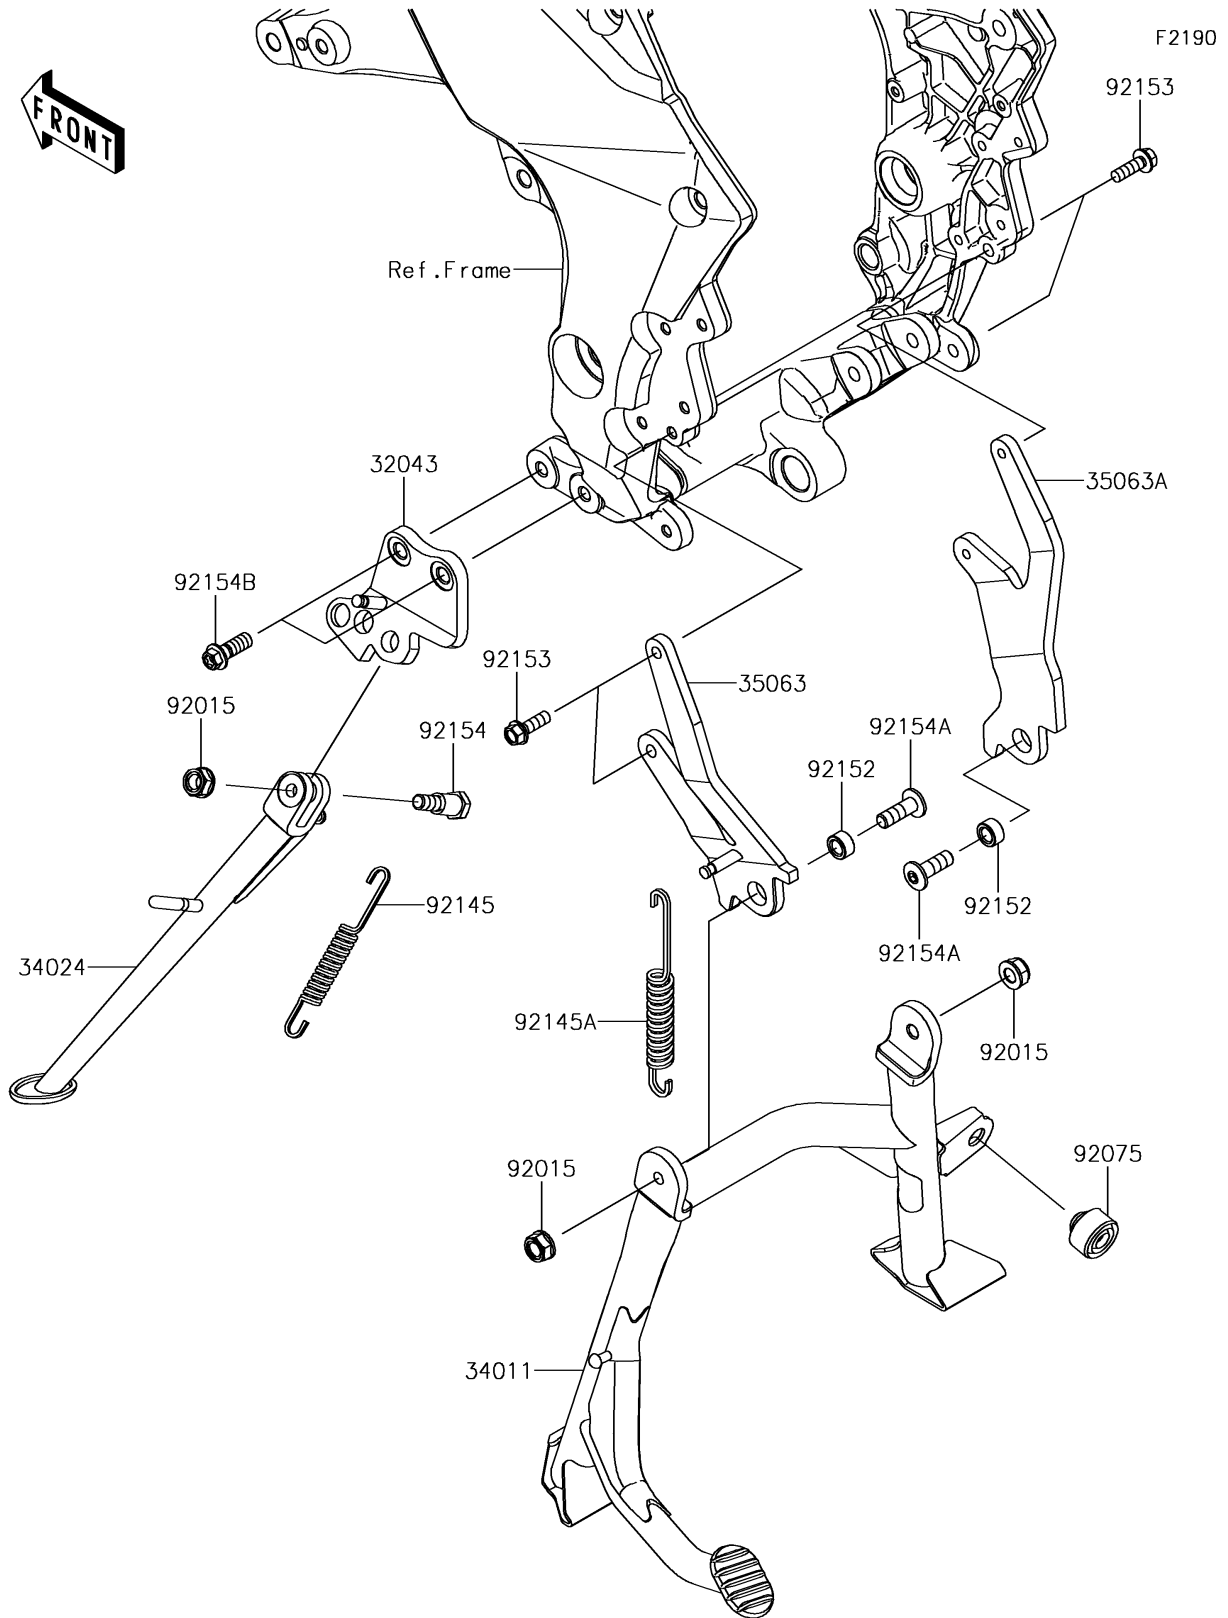

2017 Versys 1000 LT PARTS DIAGRAM

Stand(s)

2017 Versys 1000 LT PARTS LIST

Stand(s)

ITEM NAME	PART NUMBER	QUANTITY
BRACKET-STAND (Ref # 32043)	32043-0571	1
STAND-CENTER (Ref # 34011)	34011-0030	1
STAND-SIDE (Ref # 34024)	34024-0113	1
STAY,CENTER STAND,LH (Ref # 35063)	35063-0980	1
STAY,CENTER STAND,RH (Ref # 35063A)	35063-0981	1
NUT,LOCK,FLANGED,10MM (Ref # 92015)	92015-1717	3
DAMPER (Ref # 92075)	92075-015	1
SPRING,SIDE STAND (Ref # 92145)	92145-0562	1
SPRING,CENTER STAND (Ref # 92145A)	92145-1550	1
COLLAR,10X17X9 (Ref # 92152)	92152-1906	2
BOLT,FLANGED,8X25 (Ref # 92153)	92153-1768	4
BOLT,10X39 (Ref # 92154)	92154-0971	1
BOLT,SOCKET,10X30 (Ref # 92154A)	92154-1665	2
BOLT,FLANGED,10X28 (Ref # 92154B)	92154-1705	2