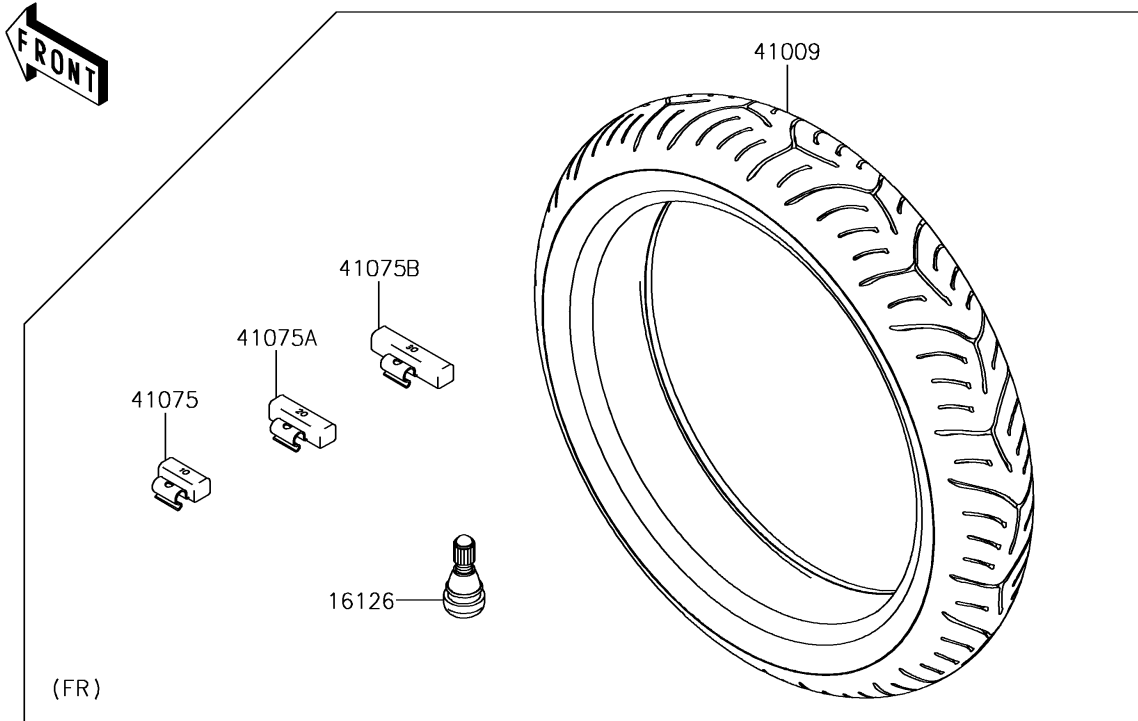

2017 Versys 1000 LT PARTS DIAGRAM

Wheels/Tires

F2210

2017 Versys 1000 LT PARTS LIST

Wheels/Tires

ITEM NAME	PART NUMBER	QUANTITY
VALVE,TIRE (Ref # 16126)	16126-1140	2
TIRE,FR,120/70ZR17 58W,T30F(B) (Ref # 41009)	41009-0715	1
TIRE,RR,180/55ZR17 73W,T30R(B) (Ref # 41009A)	41009-0716	1
BALANCER-WHEEL,10G,SILVER (Ref # 41075)	41075-0007	AR
BALANCER-WHEEL,20G,SILVER (Ref # 41075A)	41075-0008	AR
BALANCER-WHEEL,30G,SILVER (Ref # 41075B)	41075-0009	AR