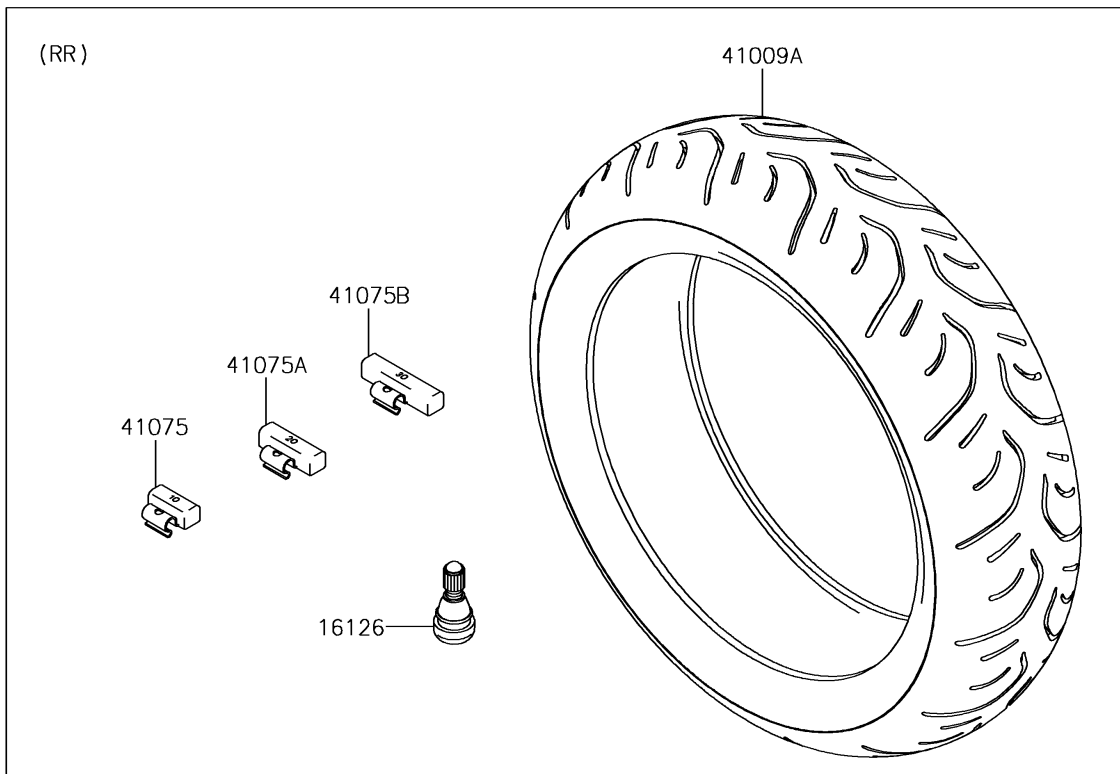

2017 Versys 1000 LT PARTS DIAGRAM

Wheels/Tires

F2210

2017 Versys 1000 LT PARTS LIST

Wheels/Tires

ITEM NAME	PART NUMBER	QUANTITY
VALVE,TIRE (Ref # 16126)	16126-1140	2
TIRE,FR,120/70ZR17 58W,T30F(B) (Ref # 41009)	41009-0715	1
TIRE,RR,180/55ZR17 73W,T30R(B) (Ref # 41009A)	41009-0716	1
BALANCER-WHEEL,10G,SILVER (Ref # 41075)	41075-0007	AR
BALANCER-WHEEL,20G,SILVER (Ref # 41075A)	41075-0008	AR
BALANCER-WHEEL,30G,SILVER (Ref # 41075B)	41075-0009	AR