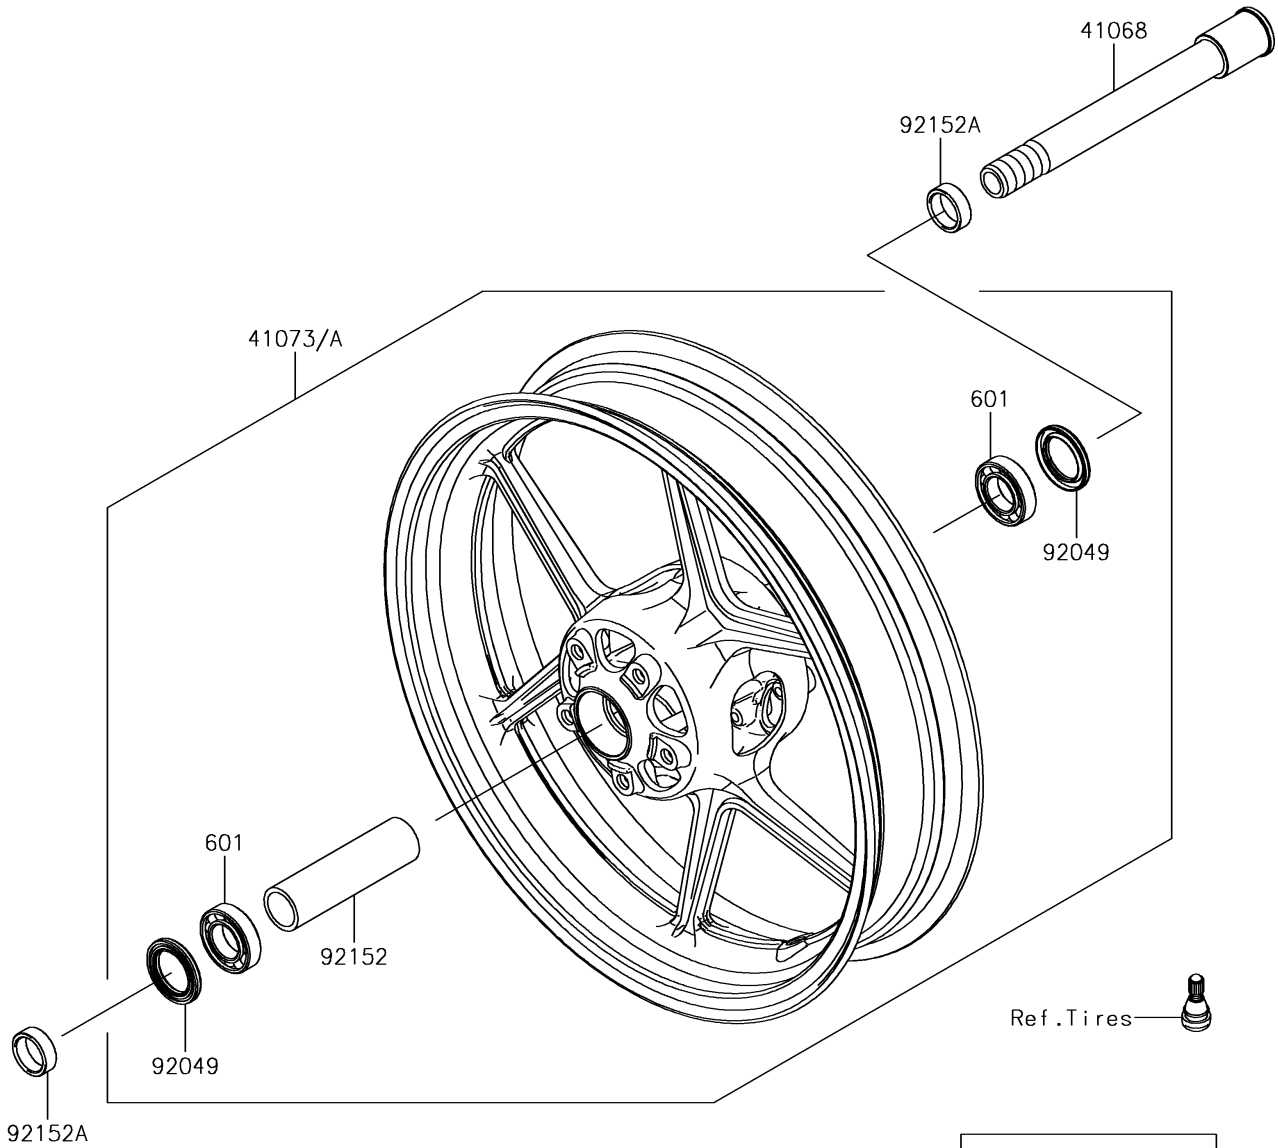

2017 Versys 1000 LT PARTS DIAGRAM

Front Hub

F2230

WOD

2017 Versys 1000 LT PARTS LIST

Front Hub

ITEM NAME	PART NUMBER	QUANTITY
AXLE,FR (Ref # 41068)	41068-0595	1
WHEEL-ASSY,FR,G.BLACK (Ref # 41073)	41073-0719-18F	1
BEARING-BALL,#6005UU (Ref # 601)	601B6005UU	2
SEAL-OIL,32X47X5 (Ref # 92049)	92049-0795	2
COLLAR,FR HUB,L=115 (Ref # 92152)	92152-0242	1
COLLAR,FR AXLE,L=10.5 (Ref # 92152A)	92152-0474	2