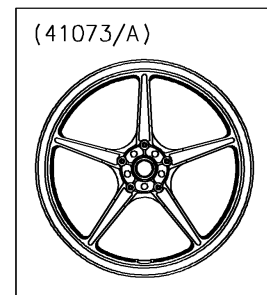

2017 Versys 1000 LT PARTS DIAGRAM

Front Hub

F2230

WOD

2017 Versys 1000 LT PARTS LIST

Front Hub

ITEM NAME	PART NUMBER	QUANTITY
AXLE,FR (Ref # 41068)	41068-0595	1
WHEEL-ASSY,FR,G.BLACK (Ref # 41073)	41073-0719-18F	1
BEARING-BALL,#6005UU (Ref # 601)	601B6005UU	2
SEAL-OIL,32X47X5 (Ref # 92049)	92049-0795	2
COLLAR,FR HUB,L=115 (Ref # 92152)	92152-0242	1
COLLAR,FR AXLE,L=10.5 (Ref # 92152A)	92152-0474	2