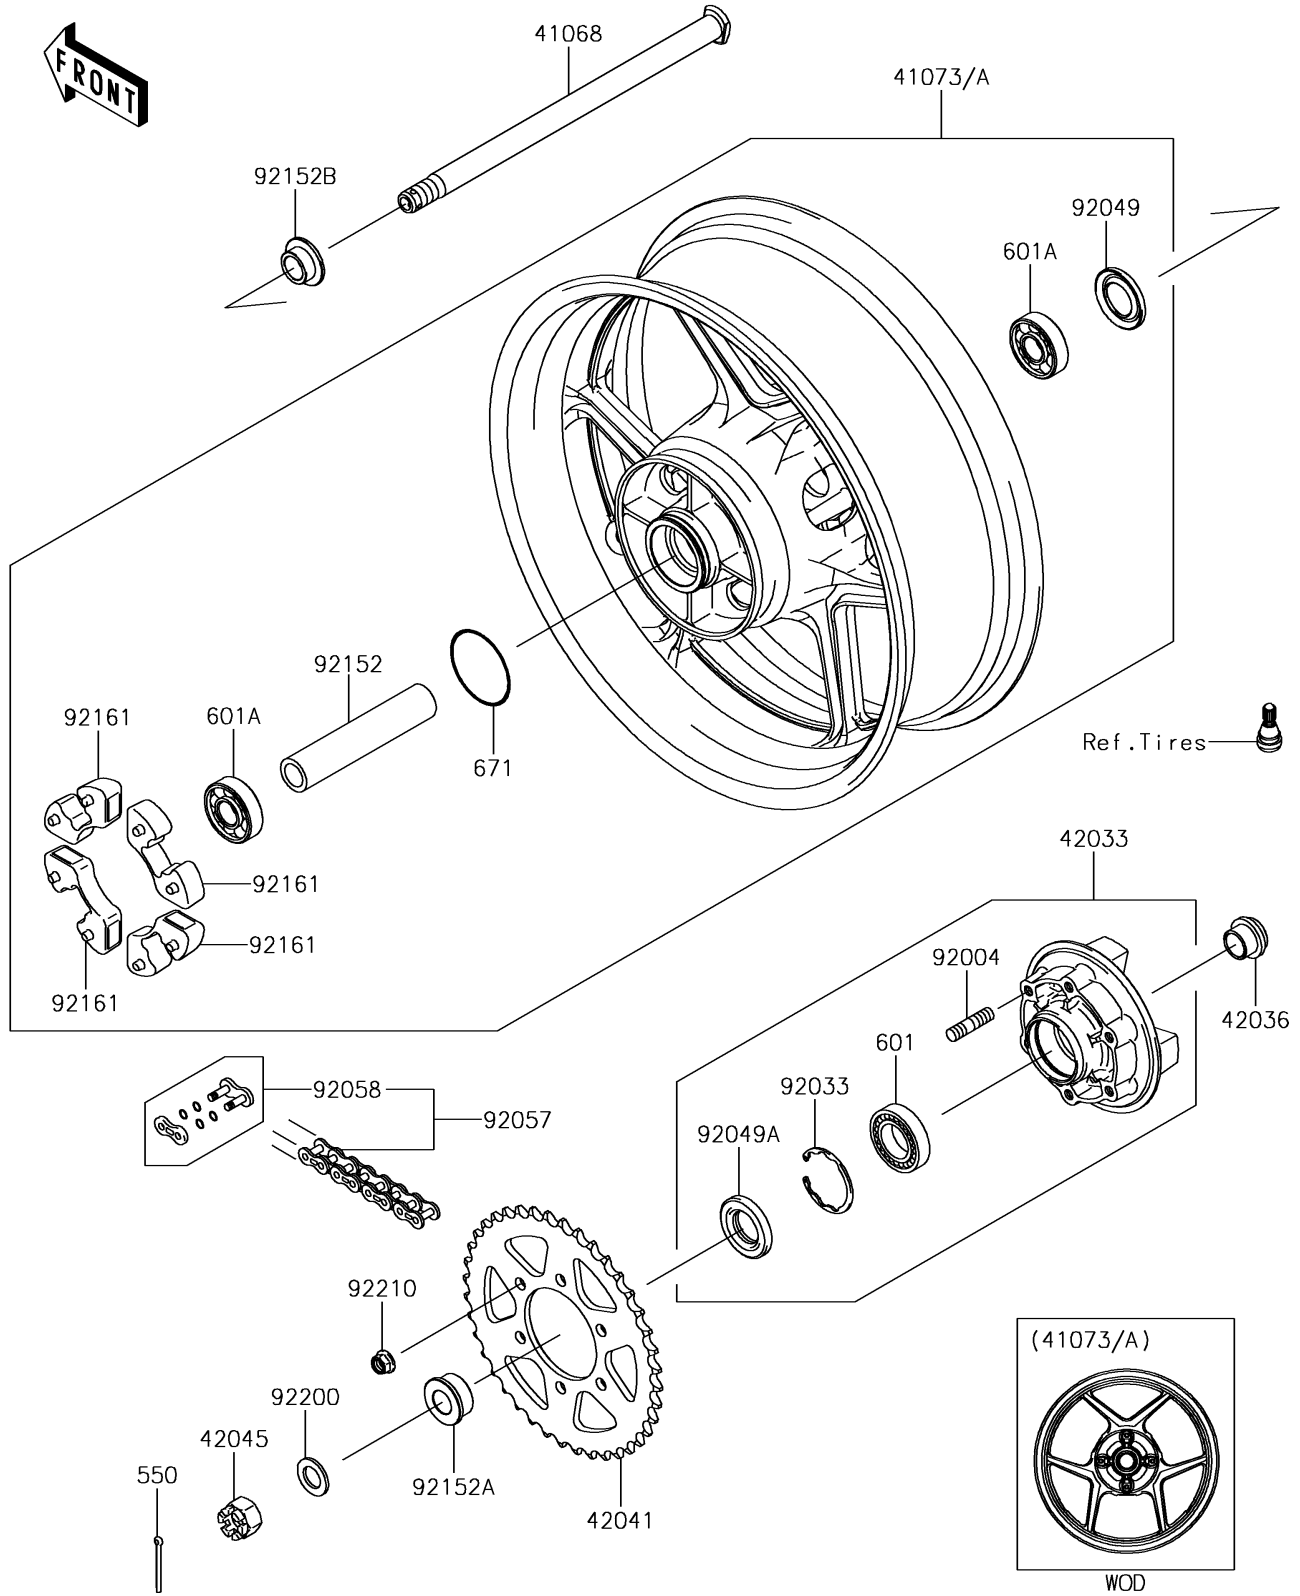

2017 Versys 1000 LT PARTS DIAGRAM

Rear Hub

F2240

2017 Versys 1000 LT PARTS LIST

Rear Hub

ITEM NAME	PART NUMBER	QUANTITY
AXLE,RR,L344 (Ref # 41068)	41068-0596	1
WHEEL-ASSY,RR,G.BLACK (Ref # 41073)	41073-0572-18F	1
COUPLING-ASSY,RR HUB (Ref # 42033)	42033-0028	1
SLEEVE,RR HUB,L=23 (Ref # 42036)	42036-1251	1
SPROCKET-HUB,43T (Ref # 42041)	42041-1467	1
NUT,CASTLE,18MM (Ref # 42045)	42045-018	1
PIN-COTTER,4.0X40 (Ref # 550)	550AA4040	1
BEARING-BALL (Ref # 601)	601B6205UU	1
BEARING-BALL,#6304UUC3 (Ref # 601A)	601B6304UU	2
O RING,60MM (Ref # 671)	671B2560	1
STUD,10X19 (Ref # 92004)	92004-0028	6
RING-SNAP,52MM (Ref # 92033)	92033-1043	1
SEAL-OIL,27X52X5 (Ref # 92049)	92049-0723	1
SEAL-OIL (Ref # 92049A)	92049-1287	1
CHAIN,DRIVE,EK525RMX3,116L (Ref # 92057)	92057-0704	1
JOINT-CHAIN (Ref # 92058)	92058-0041	1
COLLAR,RR HUB,L=144.5 (Ref # 92152)	92152-0088	1
COLLAR,RR AXLE,LH,L=18 (Ref # 92152A)	92152-0118	1
COLLAR,RR AXLE,RH,20X28X14.5 (Ref # 92152B)	92152-0876	1
DAMPER,SHOCK,RR HUB (Ref # 92161)	92161-0342	4
WASHER,19X32X2.6 (Ref # 92200)	92200-1489	1
NUT,LOCK,FLANGED,10MM (Ref # 92210)	92210-0276	6