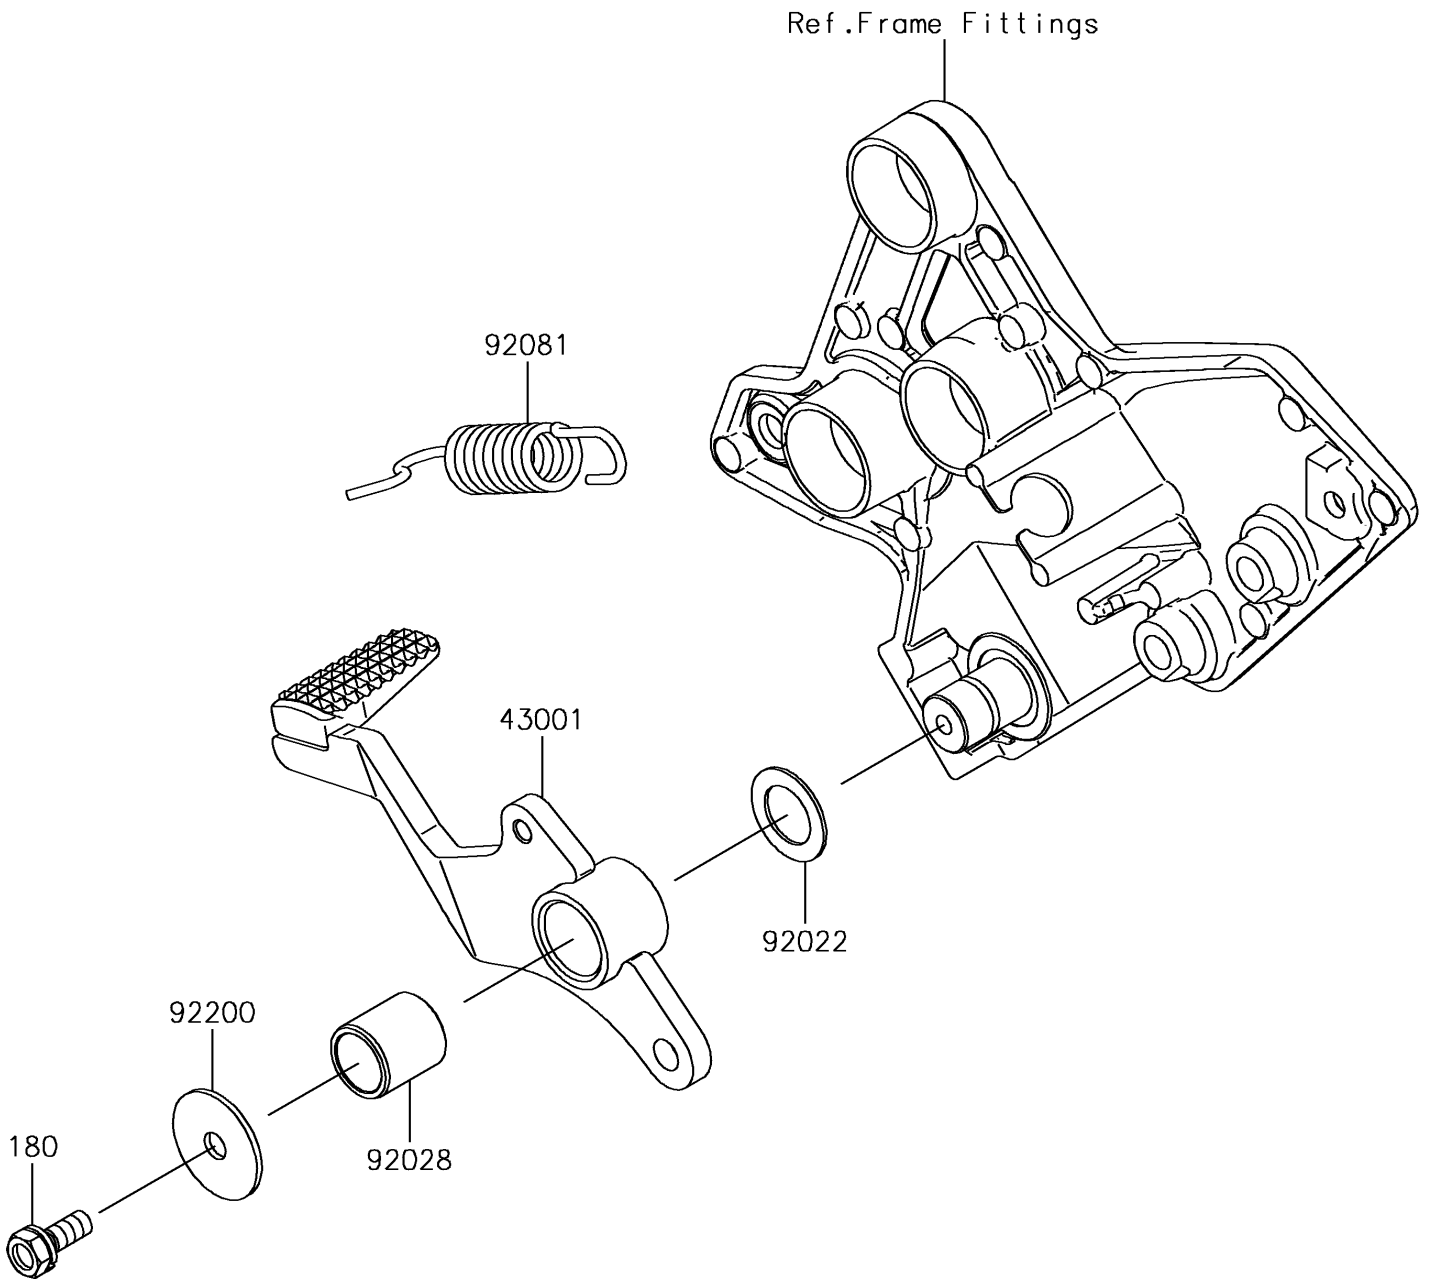

2017 Versys 1000 LT PARTS DIAGRAM

Brake Pedal

F2260

2017 Versys 1000 LT PARTS LIST

Brake Pedal

ITEM NAME	PART NUMBER	QUANTITY
BOLT-UPSET-WS,6X16 (Ref # 180)	180BA0616	1
LEVER-BRAKE,PEDAL (Ref # 43001)	43001-0735	1
WASHER,15.3X24X1 (Ref # 92022)	92022-326	1
BUSHING,BRAKE PEDAL (Ref # 92028)	92028-1282	1
SPRING,BRAKE PEDAL (Ref # 92081)	92081-1833	1
WASHER,7X28X1.6 (Ref # 92200)	92200-0279	1