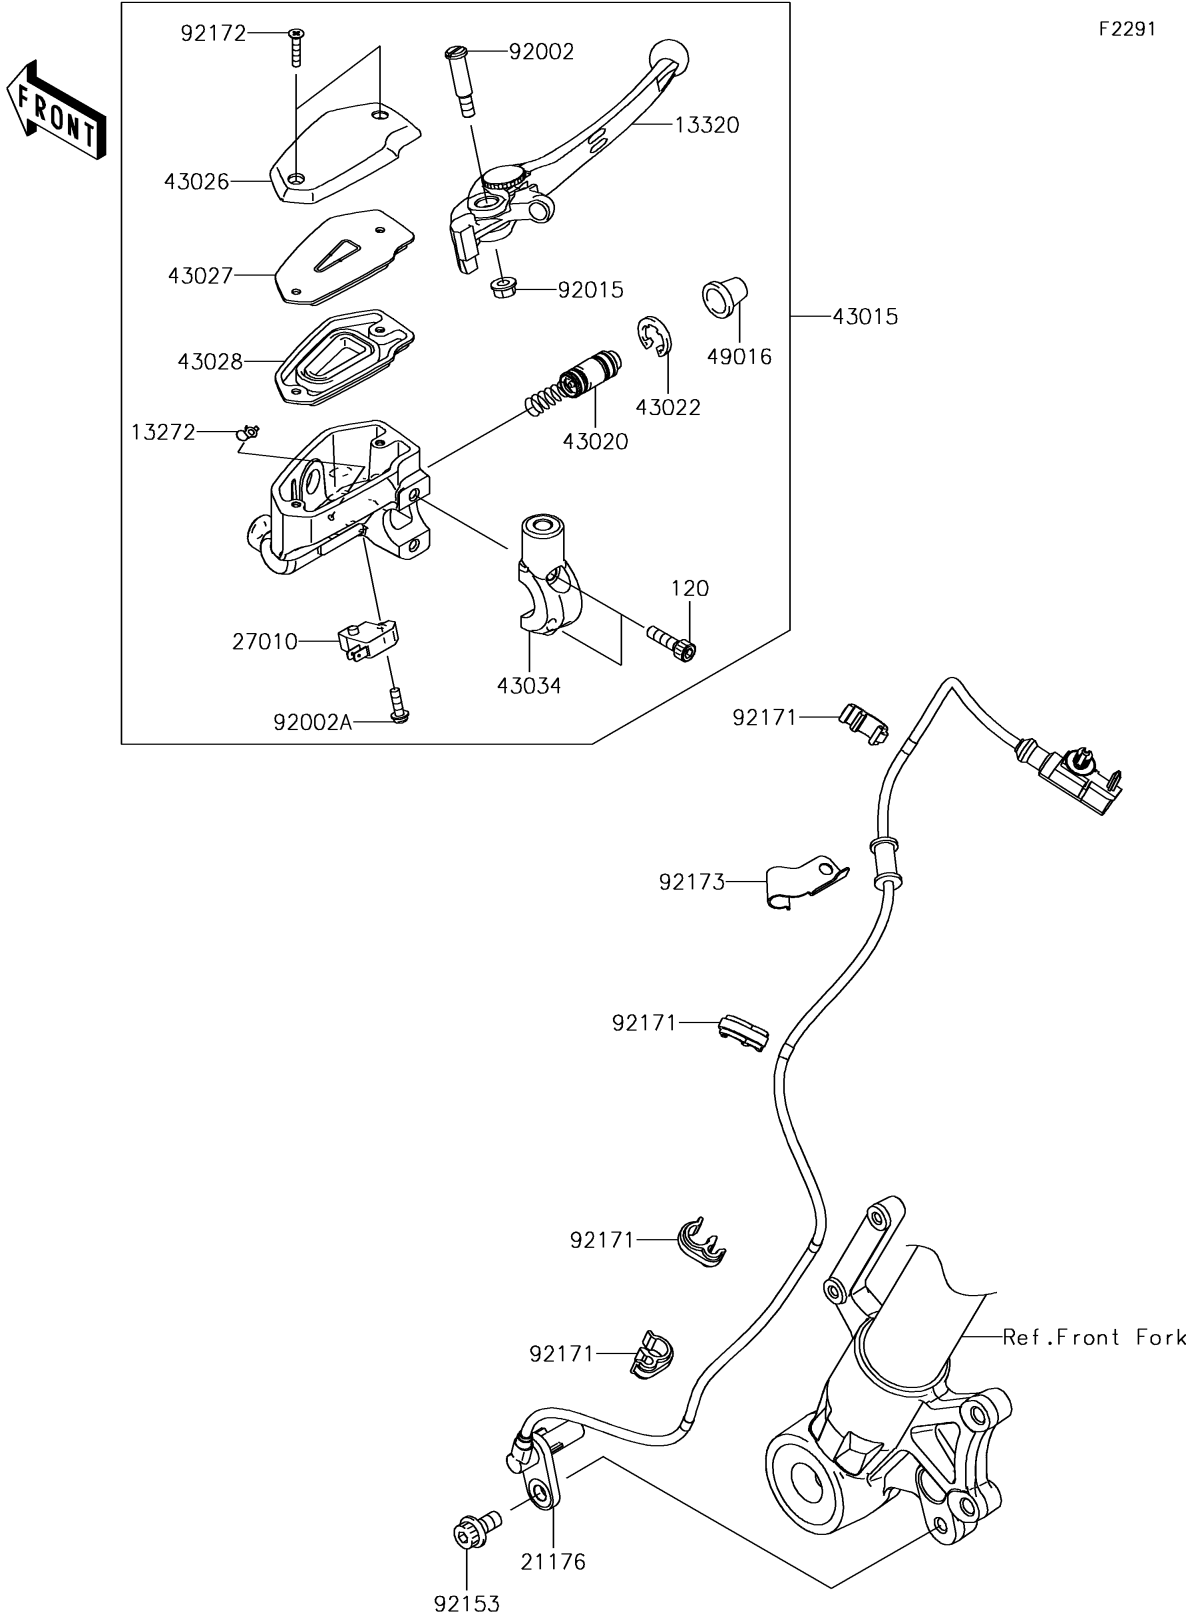

2017 Versys 1000 LT PARTS DIAGRAM

Front Master Cylinder

2017 Versys 1000 LT PARTS LIST

Front Master Cylinder

ITEM NAME	PART NUMBER	QUANTITY
BOLT-SOCKET,6X22 (Ref # 120)	120CB0622	2
PLATE (Ref # 13272)	13272-0573	1
LEVER-ASSY,FRONT BRAKE (Ref # 13320)	13320-0031	1
SENSOR,FR WHEEL SPEED (Ref # 21176)	21176-0801	1
SWITCH,BRAKE (Ref # 27010)	27010-0025	1
CYLINDER-ASSY-MASTER,FR (Ref # 43015)	43015-0630	1
PISTON-COMP-BRAKE (Ref # 43020)	43020-0008	1
STOPPER-BRAKE,PISTON (Ref # 43022)	43022-1010	1
CAP-BRAKE (Ref # 43026)	43026-0019	1
PLATE-DIAPHRAGM (Ref # 43027)	43027-0008	1
DIAPHRAGM (Ref # 43028)	43028-0015	1
HOLDER-BRAKE,MASTER CYLINDER (Ref # 43034)	43034-0049	1
COVER-SEAL,MASTER CYLINDER (Ref # 49016)	49016-1044	1
BOLT,LEVER SET,BLACK (Ref # 92002)	92002-1322	1
BOLT,SCREW,4X12 (Ref # 92002A)	92002-1323	1
NUT,FLANGED,6MM (Ref # 92015)	92015-1528	1
BOLT,SOCKET,8X16 (Ref # 92153)	92153-0327	1
CLAMP,BRAKE HOSE (Ref # 92171)	92171-1819	4
SCREW,4X20 (Ref # 92172)	92172-0320	2
CLAMP (Ref # 92173)	92173-0801	1