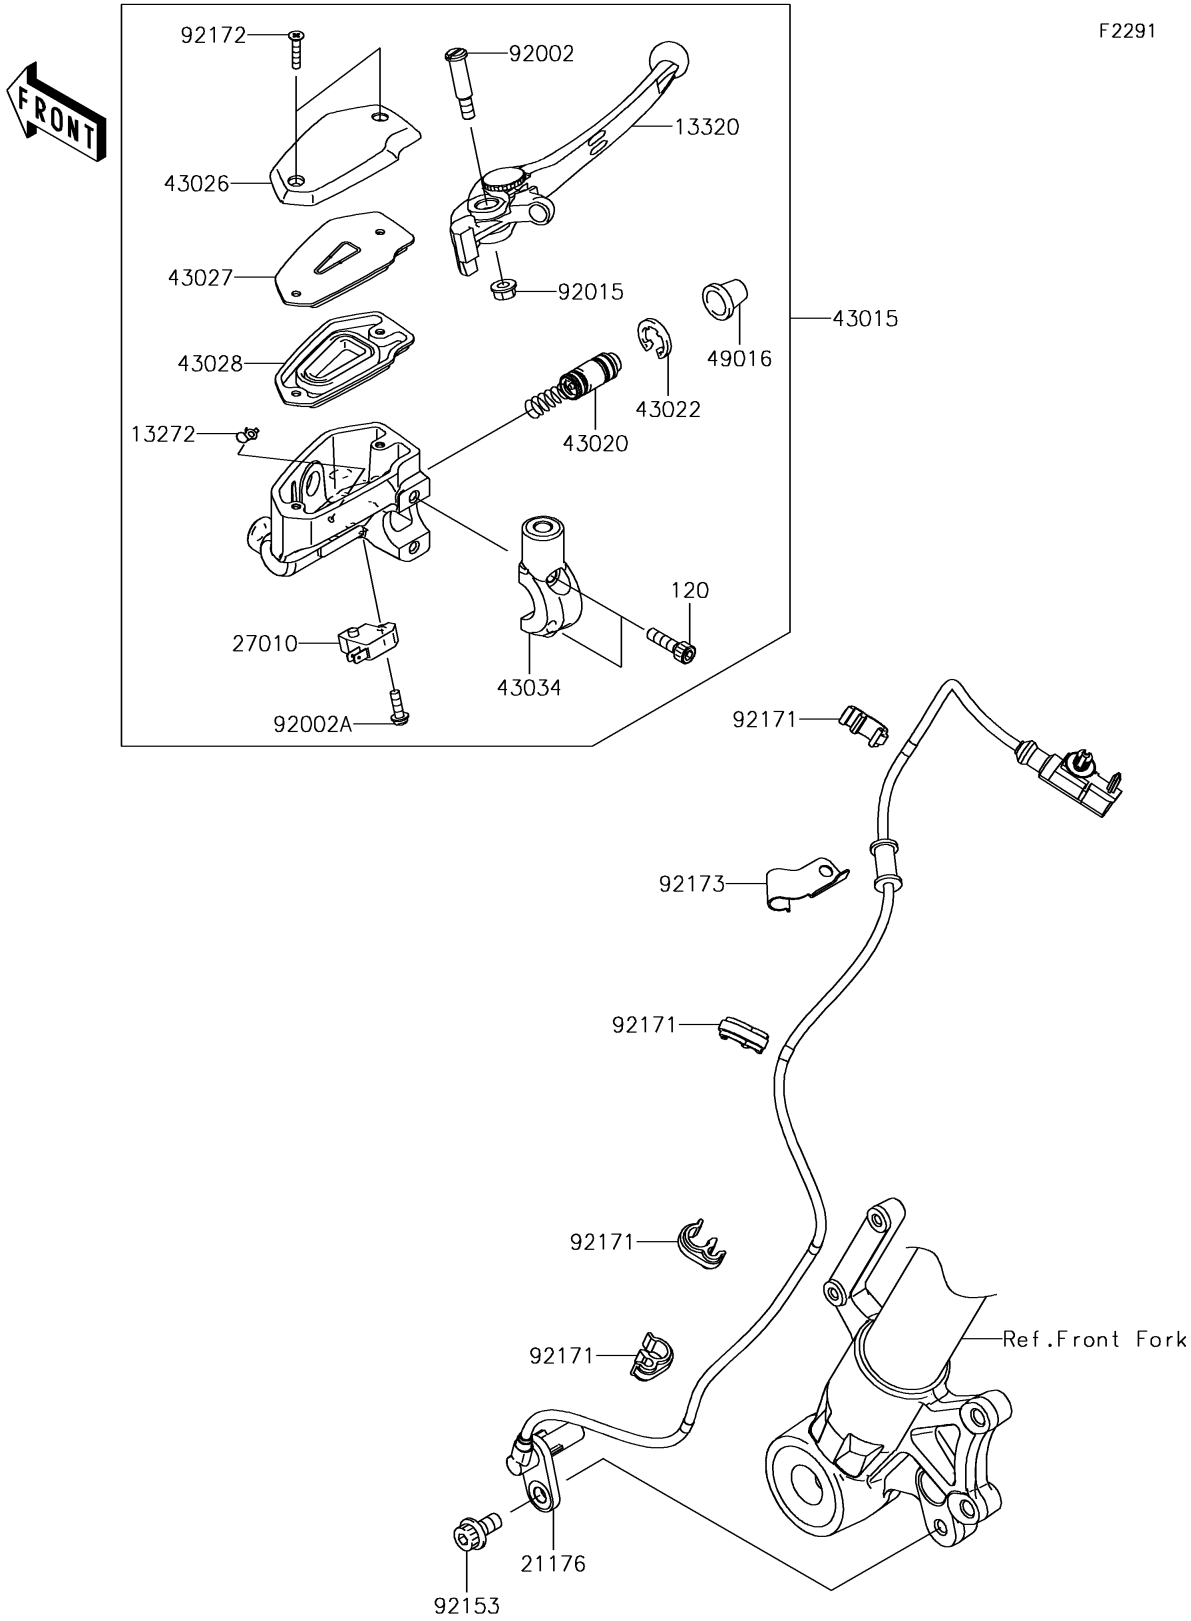

# 2017 Versys 1000 LT PARTS DIAGRAM

## Front Master Cylinder

F2291

## 2017 Versys 1000 LT PARTS LIST

### Front Master Cylinder

ITEM NAME	PART NUMBER	QUANTITY
BOLT-SOCKET,6X22 (Ref # 120)	120CB0622	2
PLATE (Ref # 13272)	13272-0573	1
LEVER-ASSY,FRONT BRAKE (Ref # 13320)	13320-0031	1
SENSOR,FR WHEEL SPEED (Ref # 21176)	21176-0801	1
SWITCH,BRAKE (Ref # 27010)	27010-0025	1
CYLINDER-ASSY-MASTER,FR (Ref # 43015)	43015-0630	1
PISTON-COMP-BRAKE (Ref # 43020)	43020-0008	1
STOPPER-BRAKE,PISTON (Ref # 43022)	43022-1010	1
CAP-BRAKE (Ref # 43026)	43026-0019	1
PLATE-DIAPHRAGM (Ref # 43027)	43027-0008	1
DIAPHRAGM (Ref # 43028)	43028-0015	1
HOLDER-BRAKE,MASTER CYLINDER (Ref # 43034)	43034-0049	1
COVER-SEAL,MASTER CYLINDER (Ref # 49016)	49016-1044	1
BOLT,LEVER SET,BLACK (Ref # 92002)	92002-1322	1
BOLT,SCREW,4X12 (Ref # 92002A)	92002-1323	1
NUT,FLANGED,6MM (Ref # 92015)	92015-1528	1
BOLT,SOCKET,8X16 (Ref # 92153)	92153-0327	1
CLAMP,BRAKE HOSE (Ref # 92171)	92171-1819	4
SCREW,4X20 (Ref # 92172)	92172-0320	2
CLAMP (Ref # 92173)	92173-0801	1