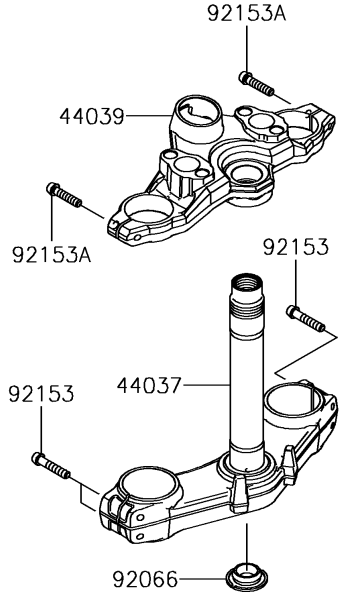

2017 Versys 1000 LT PARTS DIAGRAM

Front Fork

F2340