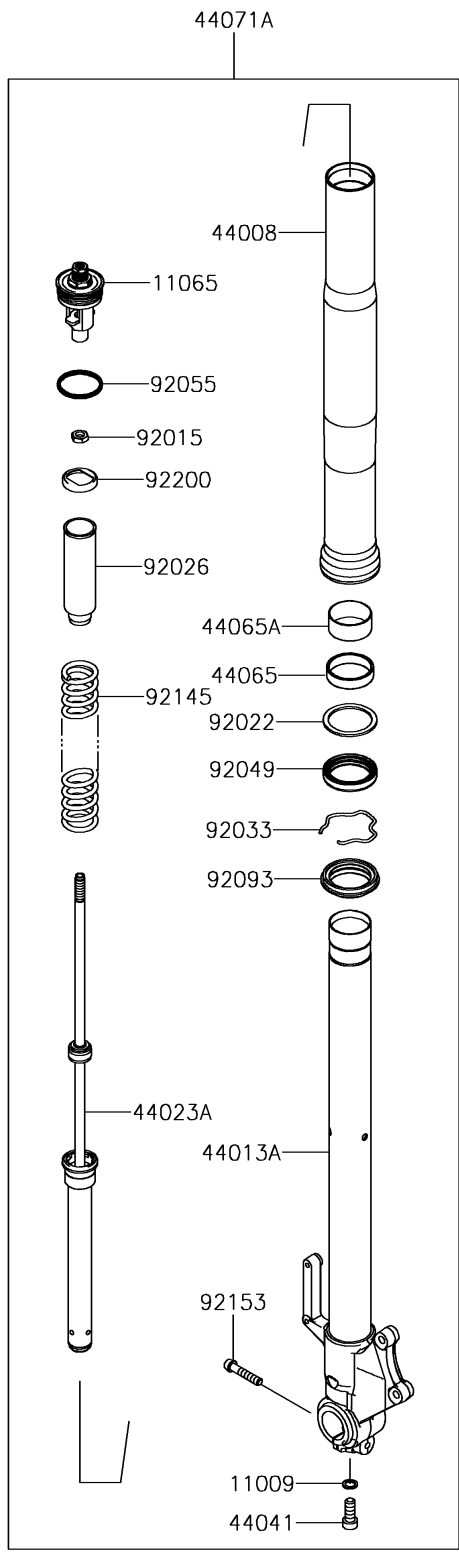

# 2017 Versys 1000 LT PARTS DIAGRAM

Front Fork

F2340