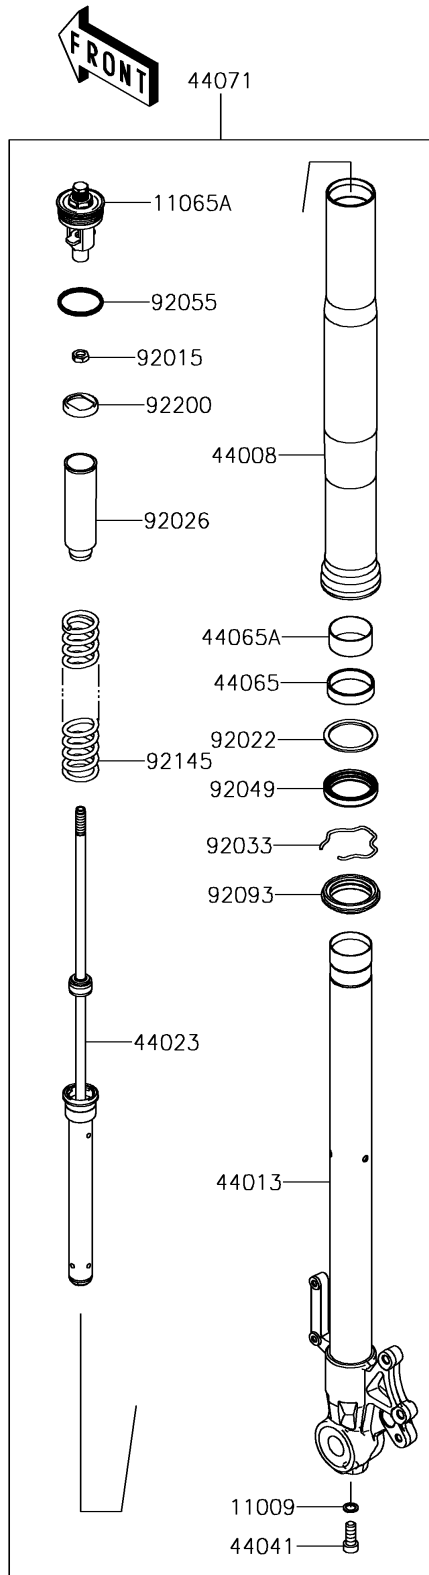

# 2017 Versys 1000 LT PARTS DIAGRAM

Front Fork

F2340