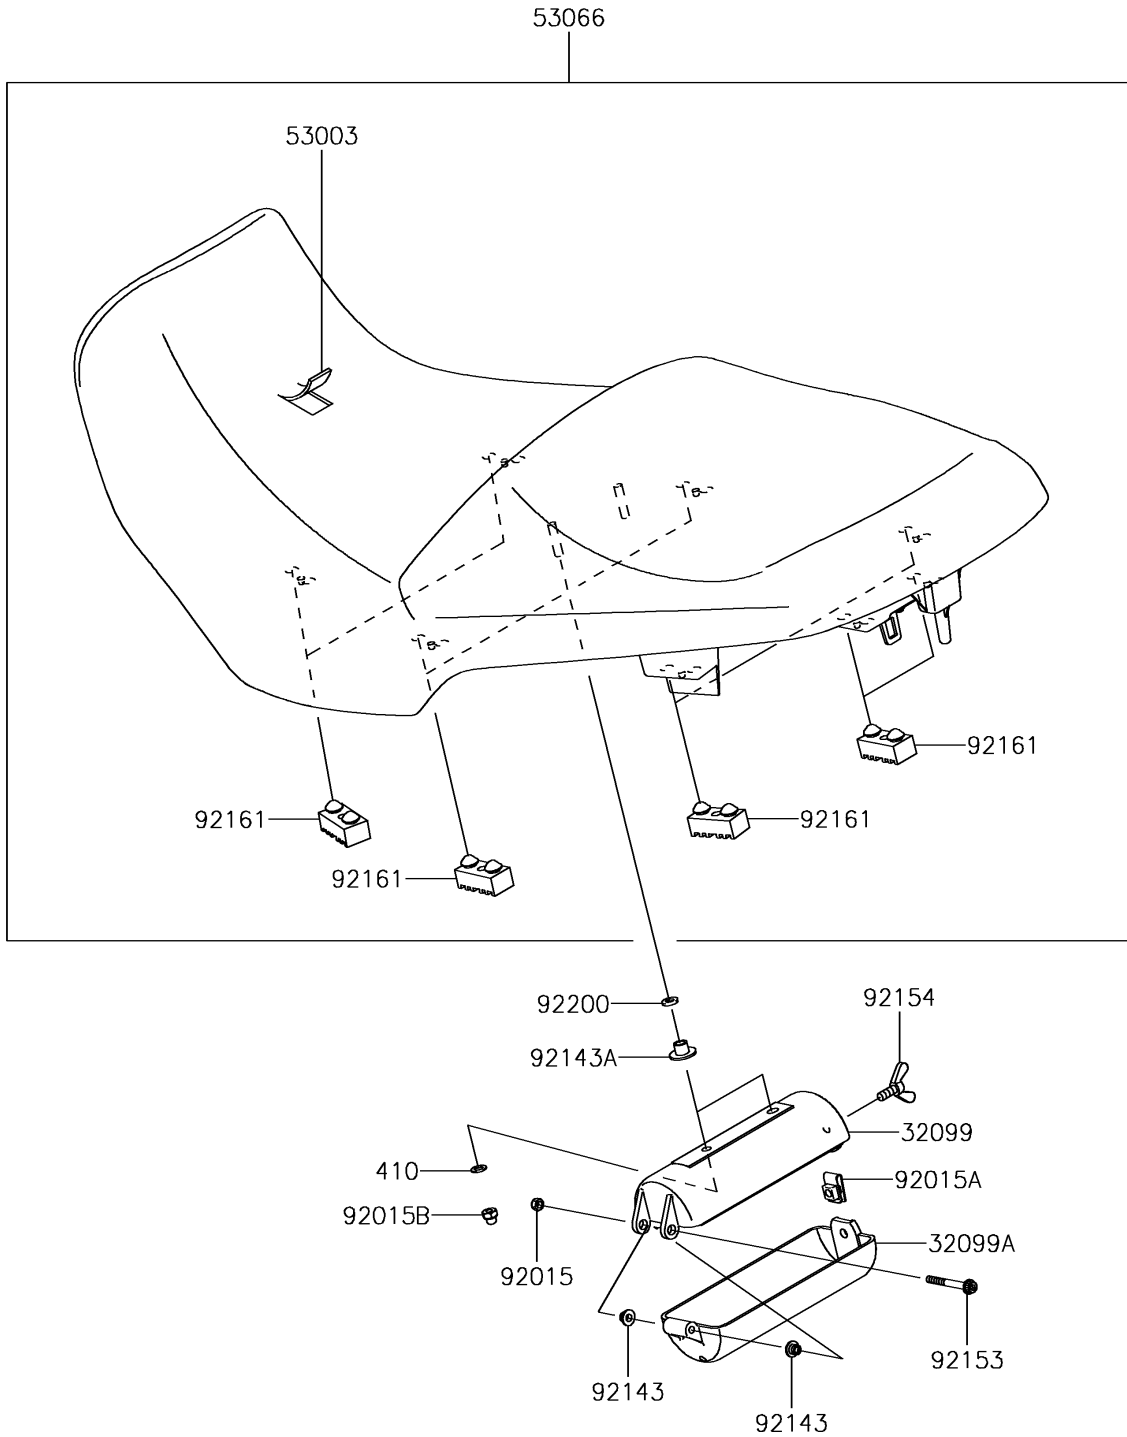

2017 Versys 1000 LT PARTS DIAGRAM

Seat

F2510

2017 Versys 1000 LT PARTS LIST

Seat

ITEM NAME	PART NUMBER	QUANTITY
CASE,TOOL,BODY (Ref # 32099)	32099-1184	1
CASE,TOOL,CAP (Ref # 32099A)	32099-1185	1
WASHER-PLAIN-SMALL,6MM (Ref # 410)	410AB0600	2
LEATHER,SEAT,BLACK (Ref # 53003)	53003-0330-MA	1
SEAT-ASSY,BLACK (Ref # 53066)	53066-0561-MA	1
NUT,LOCK,5MM (Ref # 92015)	92015-1221	1
NUT,6MM (Ref # 92015A)	92015-1602	1
NUT,6MM (Ref # 92015B)	92015-2272	2
COLLAR (Ref # 92143)	92143-1234	2
COLLAR (Ref # 92143A)	92143-1962	2
BOLT,ADJUST,5X45 (Ref # 92153)	92153-1216	1
BOLT,WING,6X15 (Ref # 92154)	92154-1051	1
DAMPER,SEAT (Ref # 92161)	92161-0050	8
WASHER,6.2X12X1.6 (Ref # 92200)	92200-0806	2