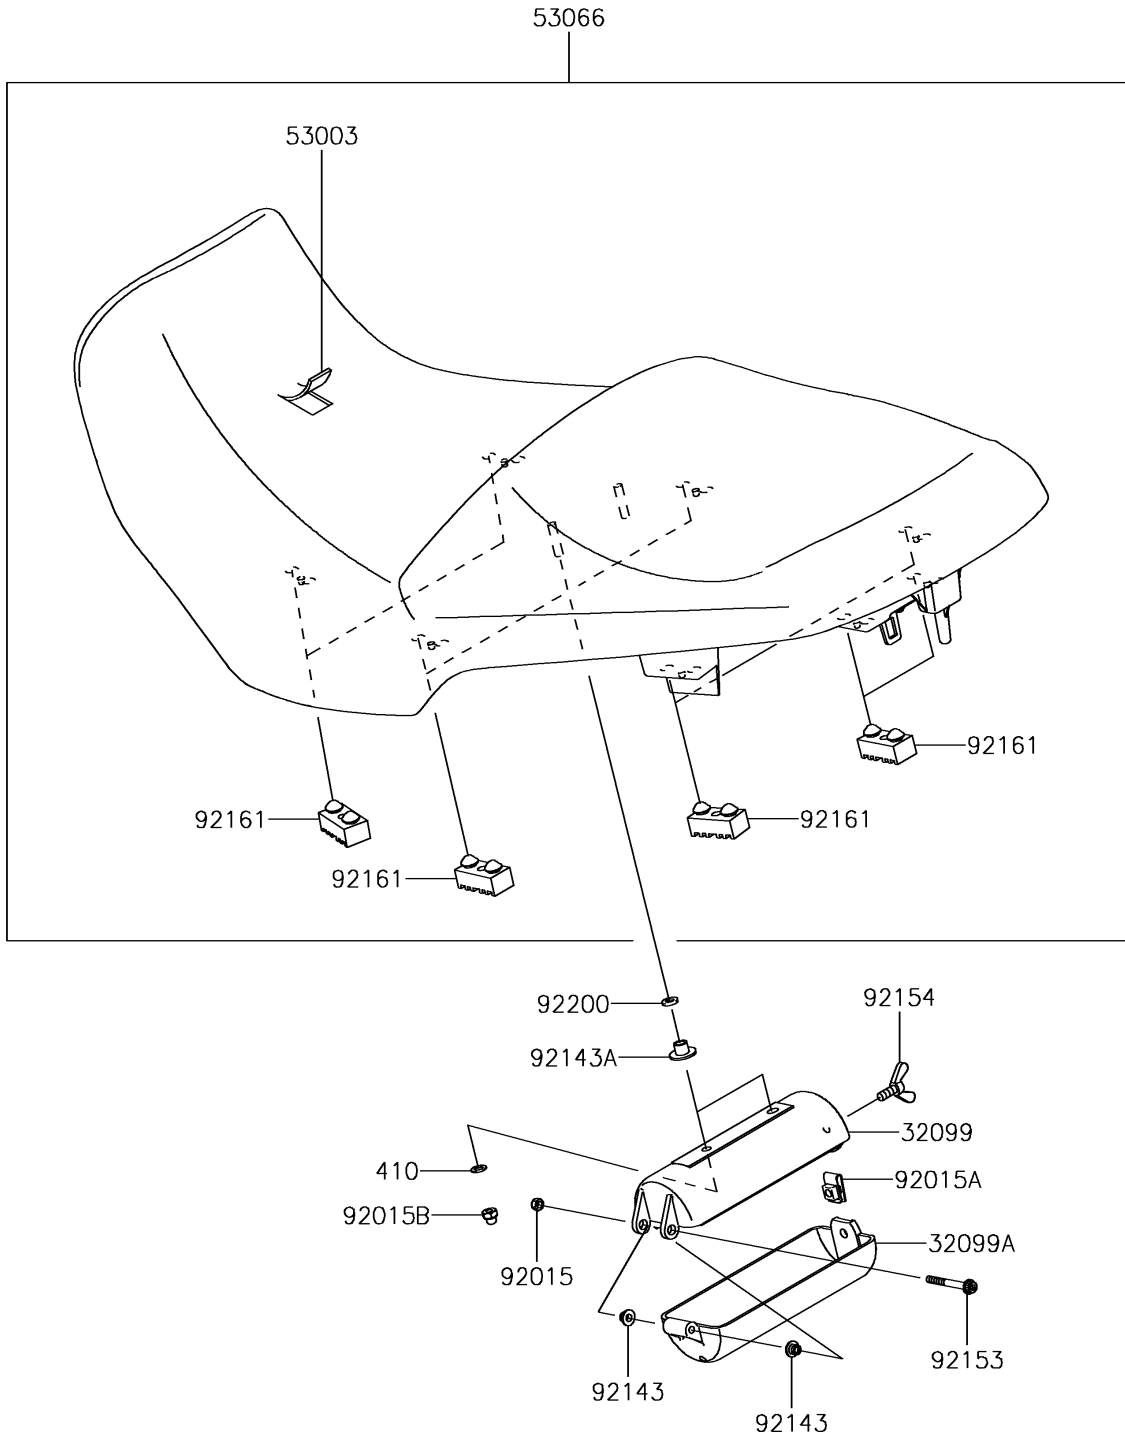

2018 VERSYS® 1000 LT PARTS DIAGRAM

Seat

F2510

2018 VERSYS® 1000 LT PARTS LIST

Seat

ITEM NAME	PART NUMBER	QUANTITY
CASE,TOOL,BODY (Ref # 32099)	32099-1184	1
CASE,TOOL,CAP (Ref # 32099A)	32099-1185	1
WASHER-PLAIN-SMALL,6MM (Ref # 410)	410AB0600	2
LEATHER,SEAT,BLACK (Ref # 53003)	53003-0330-MA	1
SEAT-ASSY,BLACK (Ref # 53066)	53066-0561-MA	1
NUT,LOCK,5MM (Ref # 92015)	92015-1221	1
NUT,6MM (Ref # 92015A)	92015-1602	1
NUT,6MM (Ref # 92015B)	92015-2272	2
COLLAR (Ref # 92143)	92143-1234	2
COLLAR (Ref # 92143A)	92143-1962	2
BOLT,ADJUST,5X45 (Ref # 92153)	92153-1216	1
BOLT,WING,6X15 (Ref # 92154)	92154-1051	1
DAMPER,SEAT (Ref # 92161)	92161-0050	8
WASHER,6.2X12X1.6 (Ref # 92200)	92200-0806	2