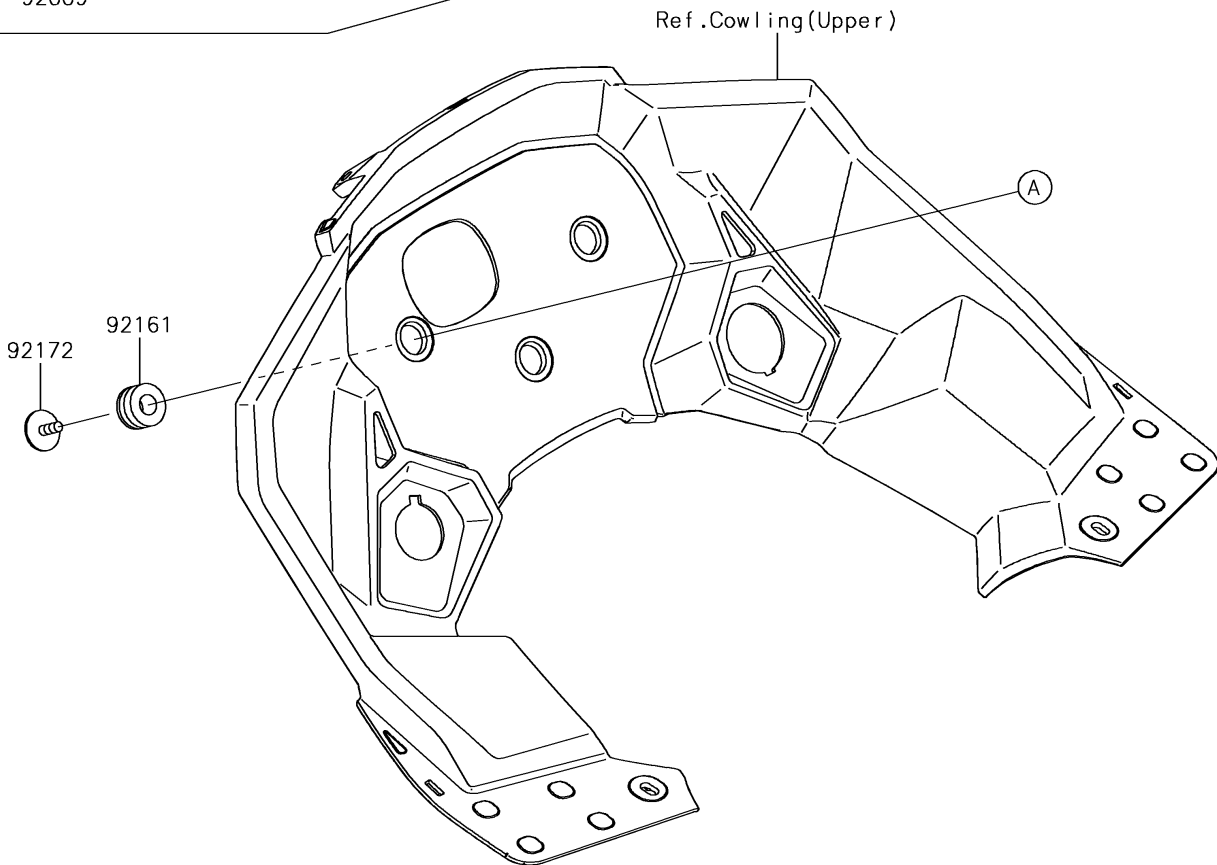

# 2017 Versys 1000 LT PARTS DIAGRAM

Meter(s)

F2530

## 2017 Versys 1000 LT PARTS LIST

Meter(s)

ITEM NAME	PART NUMBER	QUANTITY
COVER,METER,LWR (Ref # 14092)	14092-0882	1
COVER-METER CASE,UPP (Ref # 25023)	25023-0105	1
METER-ASSY,COMBINATION,ABS (Ref # 25031)	25031-0730	1
METER,TACHO&LCD (Ref # 28011)	28011-0684	1
SCREW,TAPPING,3X16 (Ref # 92009)	92009-1391	9
DAMPER (Ref # 92161)	92161-0036	3
SCREW,TAPPING,WP,5X14 (Ref # 92172)	92172-0441	3