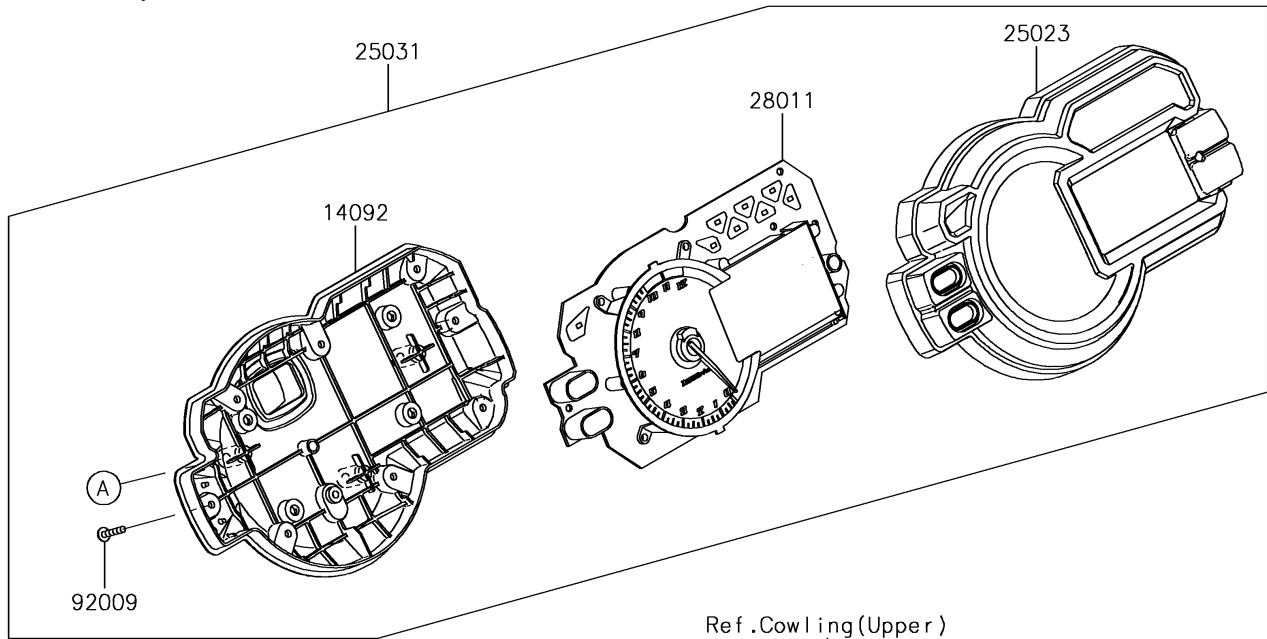

# 2017 Versys 1000 LT PARTS DIAGRAM

Meter(s)

F2530

## 2017 Versys 1000 LT PARTS LIST

Meter(s)

ITEM NAME	PART NUMBER	QUANTITY
COVER,METER,LWR (Ref # 14092)	14092-0882	1
COVER-METER CASE,UPP (Ref # 25023)	25023-0105	1
METER-ASSY,COMBINATION,ABS (Ref # 25031)	25031-0730	1
METER,TACHO&LCD (Ref # 28011)	28011-0684	1
SCREW,TAPPING,3X16 (Ref # 92009)	92009-1391	9
DAMPER (Ref # 92161)	92161-0036	3
SCREW,TAPPING,WP,5X14 (Ref # 92172)	92172-0441	3