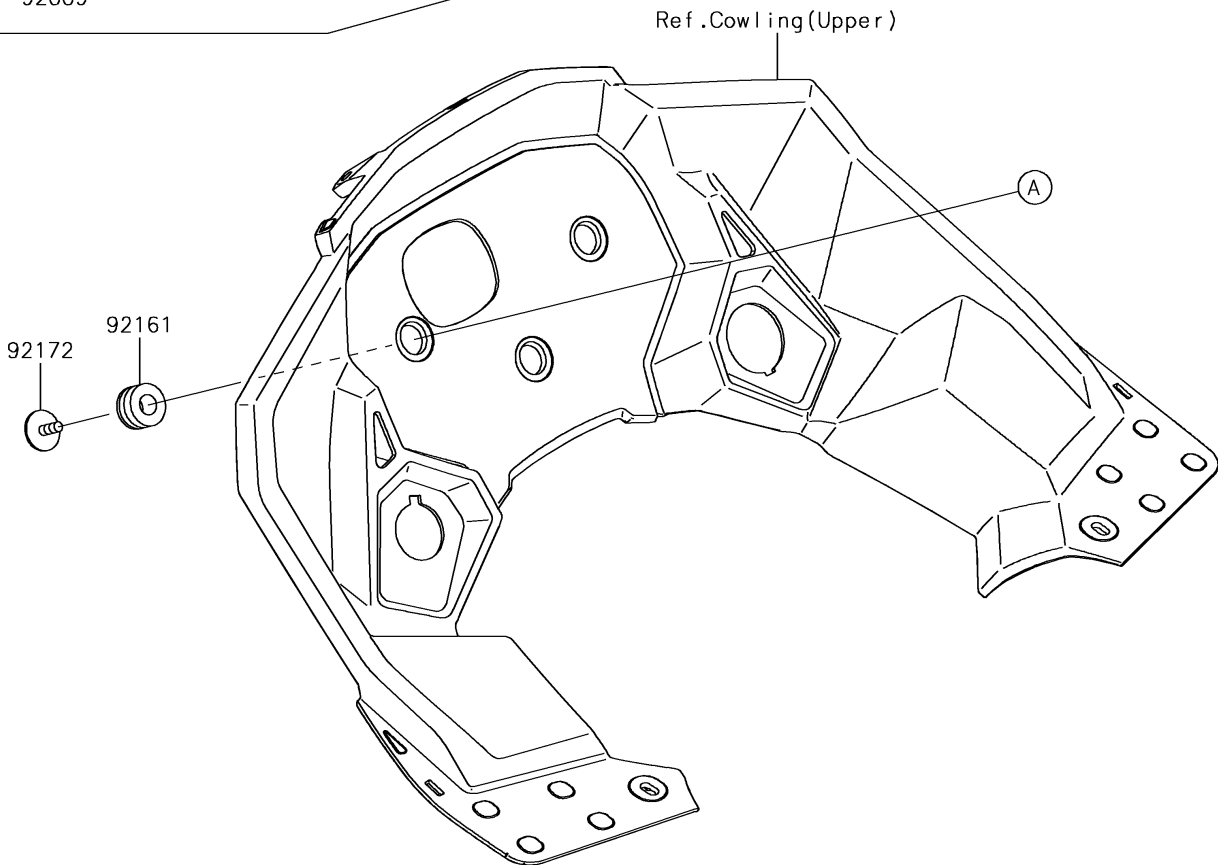

# 2017 Versys 1000 LT PARTS DIAGRAM

Meter(s)

F2530

## 2017 Versys 1000 LT PARTS LIST

Meter(s)

ITEM NAME	PART NUMBER	QUANTITY
COVER,METER,LWR (Ref # 14092)	14092-0882	1
COVER-METER CASE,UPP (Ref # 25023)	25023-0105	1
METER-ASSY,COMBINATION,ABS (Ref # 25031)	25031-0730	1
METER,TACHO&LCD (Ref # 28011)	28011-0684	1
SCREW,TAPPING,3X16 (Ref # 92009)	92009-1391	9
DAMPER (Ref # 92161)	92161-0036	3
SCREW,TAPPING,WP,5X14 (Ref # 92172)	92172-0441	3