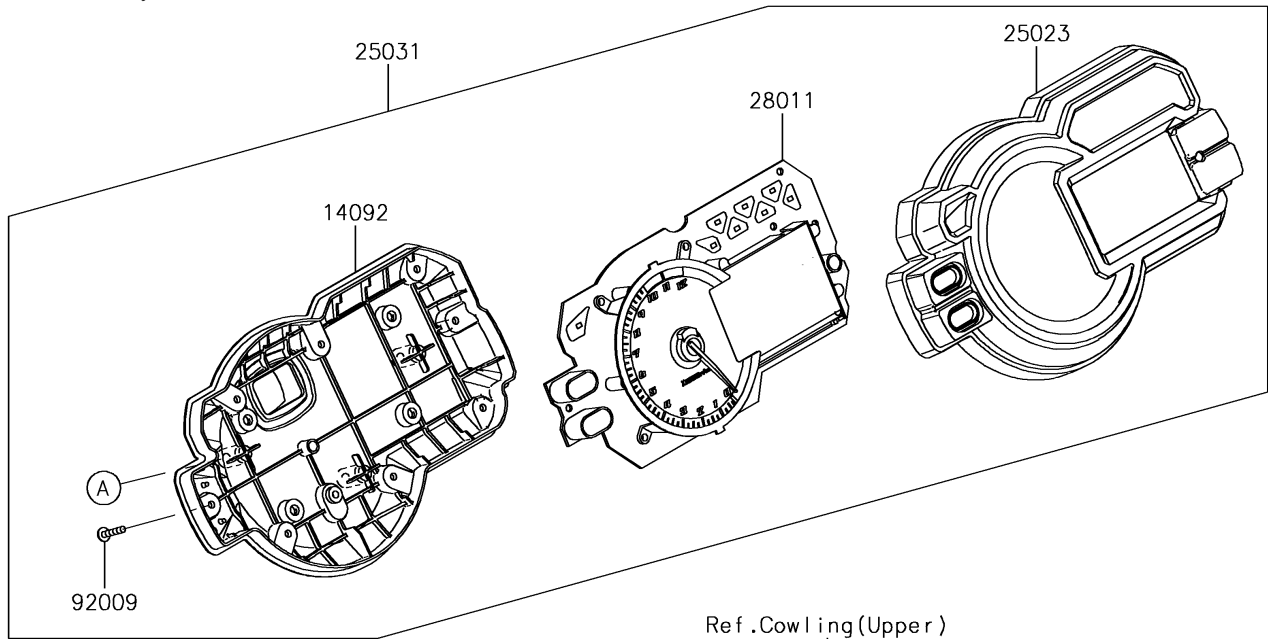

# 2017 Versys 1000 LT PARTS DIAGRAM

Meter(s)

F2530

## 2017 Versys 1000 LT PARTS LIST

Meter(s)

ITEM NAME	PART NUMBER	QUANTITY
COVER,METER,LWR (Ref # 14092)	14092-0882	1
COVER-METER CASE,UPP (Ref # 25023)	25023-0105	1
METER-ASSY,COMBINATION,ABS (Ref # 25031)	25031-0730	1
METER,TACHO&LCD (Ref # 28011)	28011-0684	1
SCREW,TAPPING,3X16 (Ref # 92009)	92009-1391	9
DAMPER (Ref # 92161)	92161-0036	3
SCREW,TAPPING,WP,5X14 (Ref # 92172)	92172-0441	3