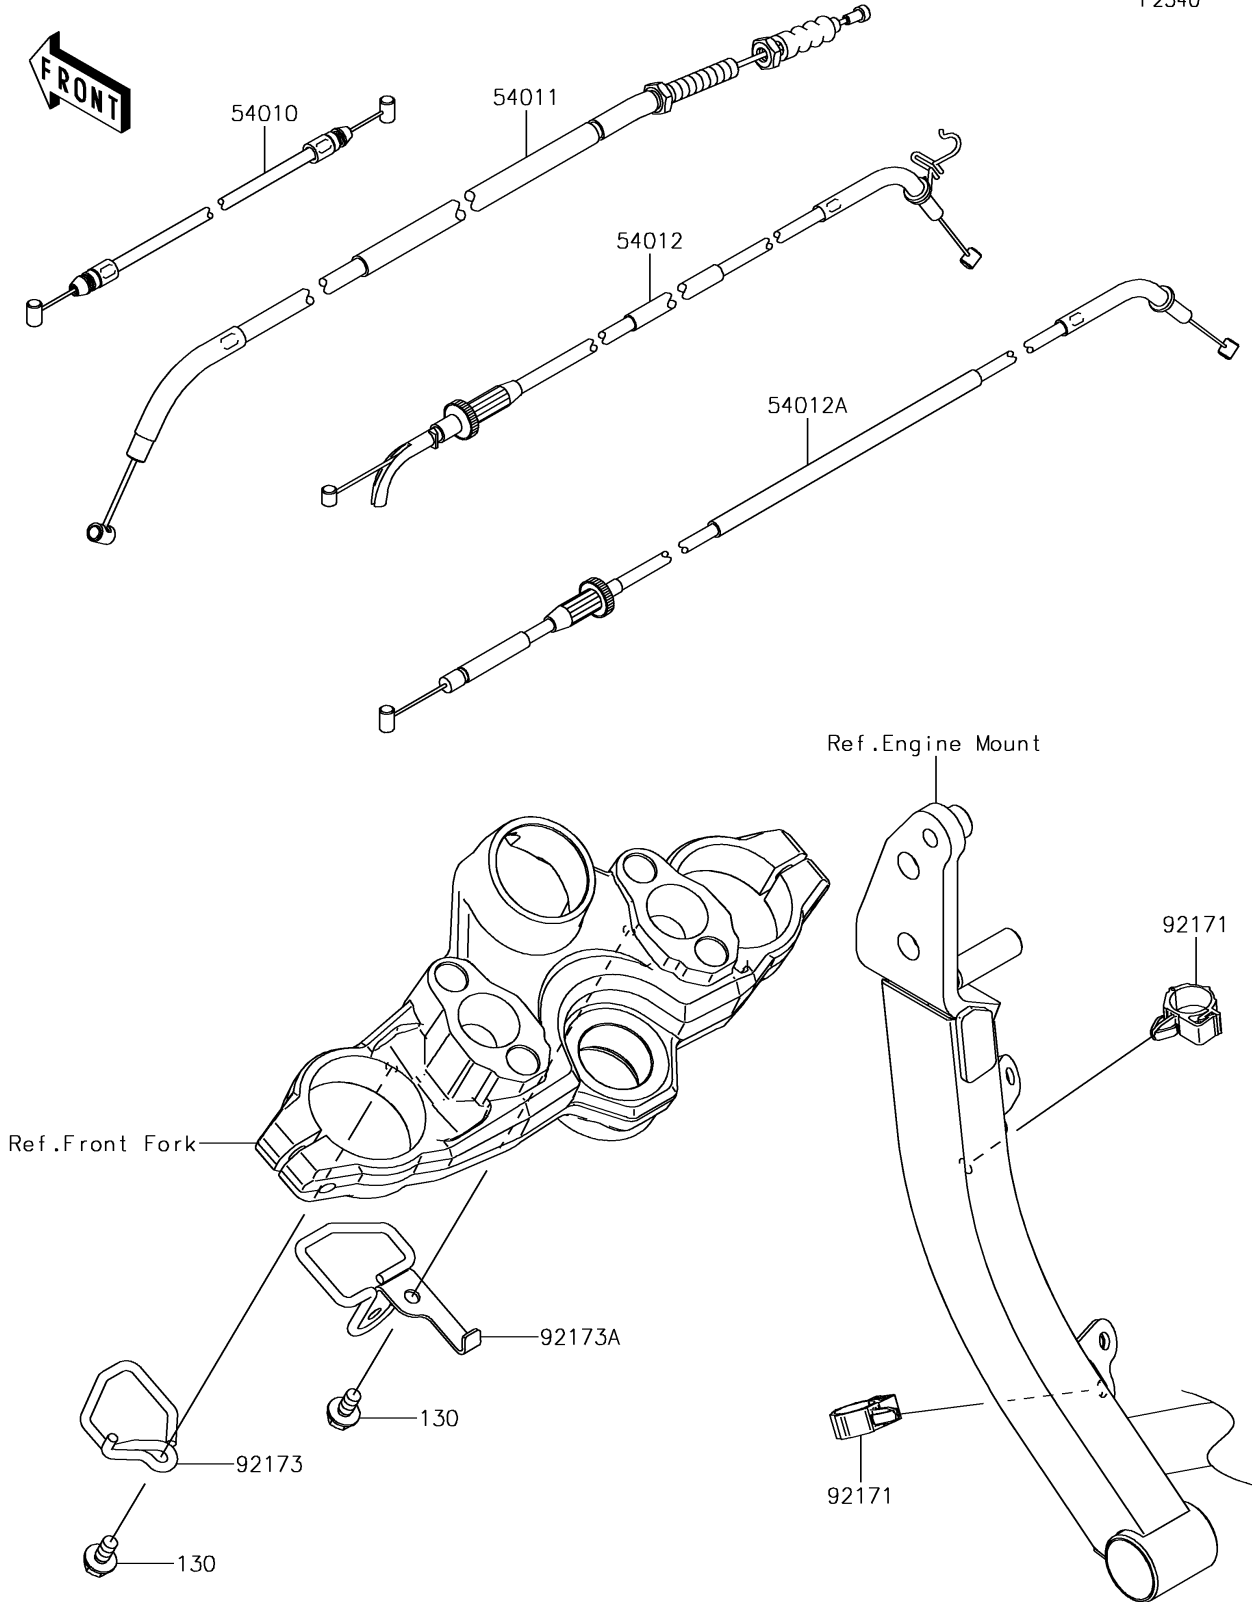

# 2017 Versys 1000 LT PARTS DIAGRAM

## Cables

F2540

## 2017 Versys 1000 LT PARTS LIST

### Cables

ITEM NAME	PART NUMBER	QUANTITY
BOLT-FLANGED,6X12 (Ref # 130)	130BA0612	2
CABLE,SEAT LOCK (Ref # 54010)	54010-0029	1
CABLE-CLUTCH (Ref # 54011)	54011-0594	1
CABLE-THROTTLE,OPENING (Ref # 54012)	54012-0567	1
CABLE-THROTTLE,CLOSING (Ref # 54012A)	54012-0568	1
CLAMP,BRAKE HOSE (Ref # 92171)	92171-0316	2
CLAMP,CABLE,LH (Ref # 92173)	92173-1316	1
CLAMP,CABLE,RH (Ref # 92173A)	92173-1318	1