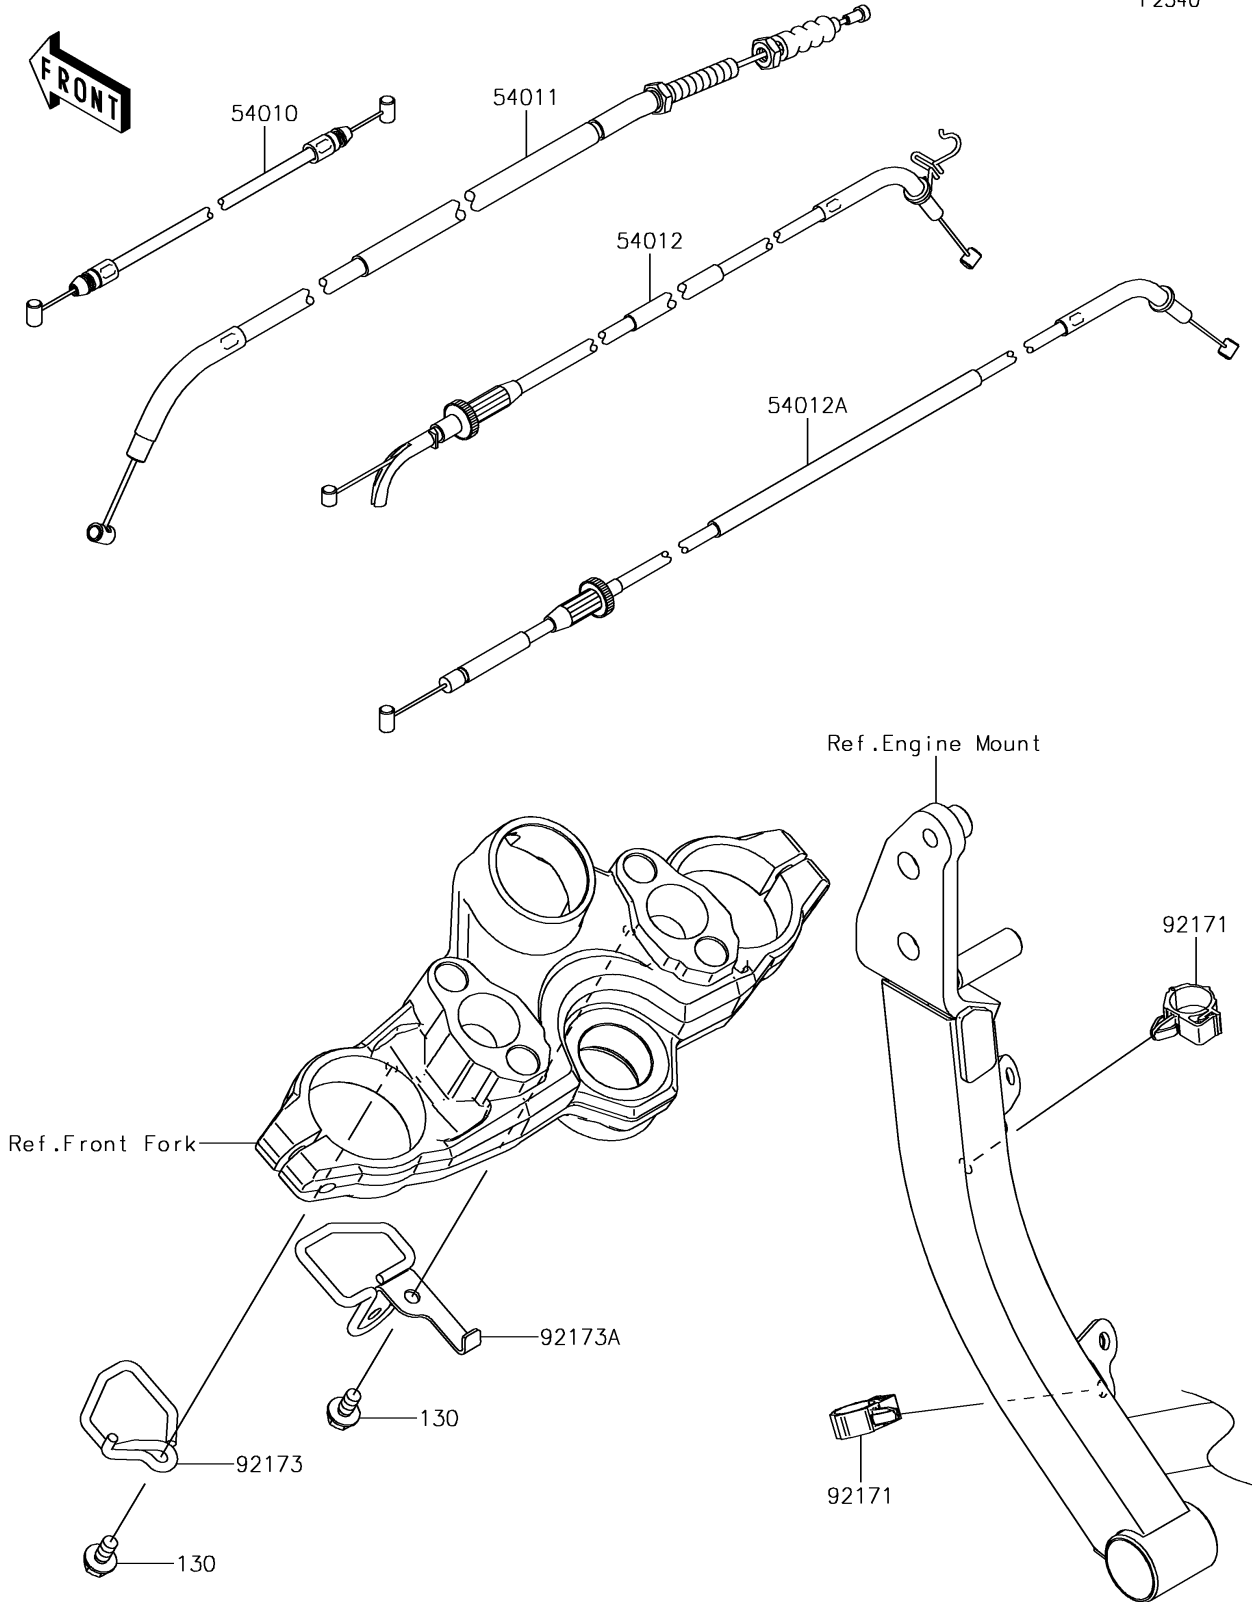

2018 VERSYS® 1000 LT PARTS DIAGRAM

Cables

F2540

2018 VERSYS® 1000 LT PARTS LIST

Cables

ITEM NAME	PART NUMBER	QUANTITY
BOLT-FLANGED,6X12 (Ref # 130)	130BA0612	2
CABLE,SEAT LOCK (Ref # 54010)	54010-0029	1
CABLE-CLUTCH (Ref # 54011)	54011-0594	1
CABLE-THROTTLE,OPENING (Ref # 54012)	54012-0567	1
CABLE-THROTTLE,CLOSING (Ref # 54012A)	54012-0568	1
CLAMP,BRAKE HOSE (Ref # 92171)	92171-0316	2
CLAMP,CABLE,LH (Ref # 92173)	92173-1316	1
CLAMP,CABLE,RH (Ref # 92173A)	92173-1318	1