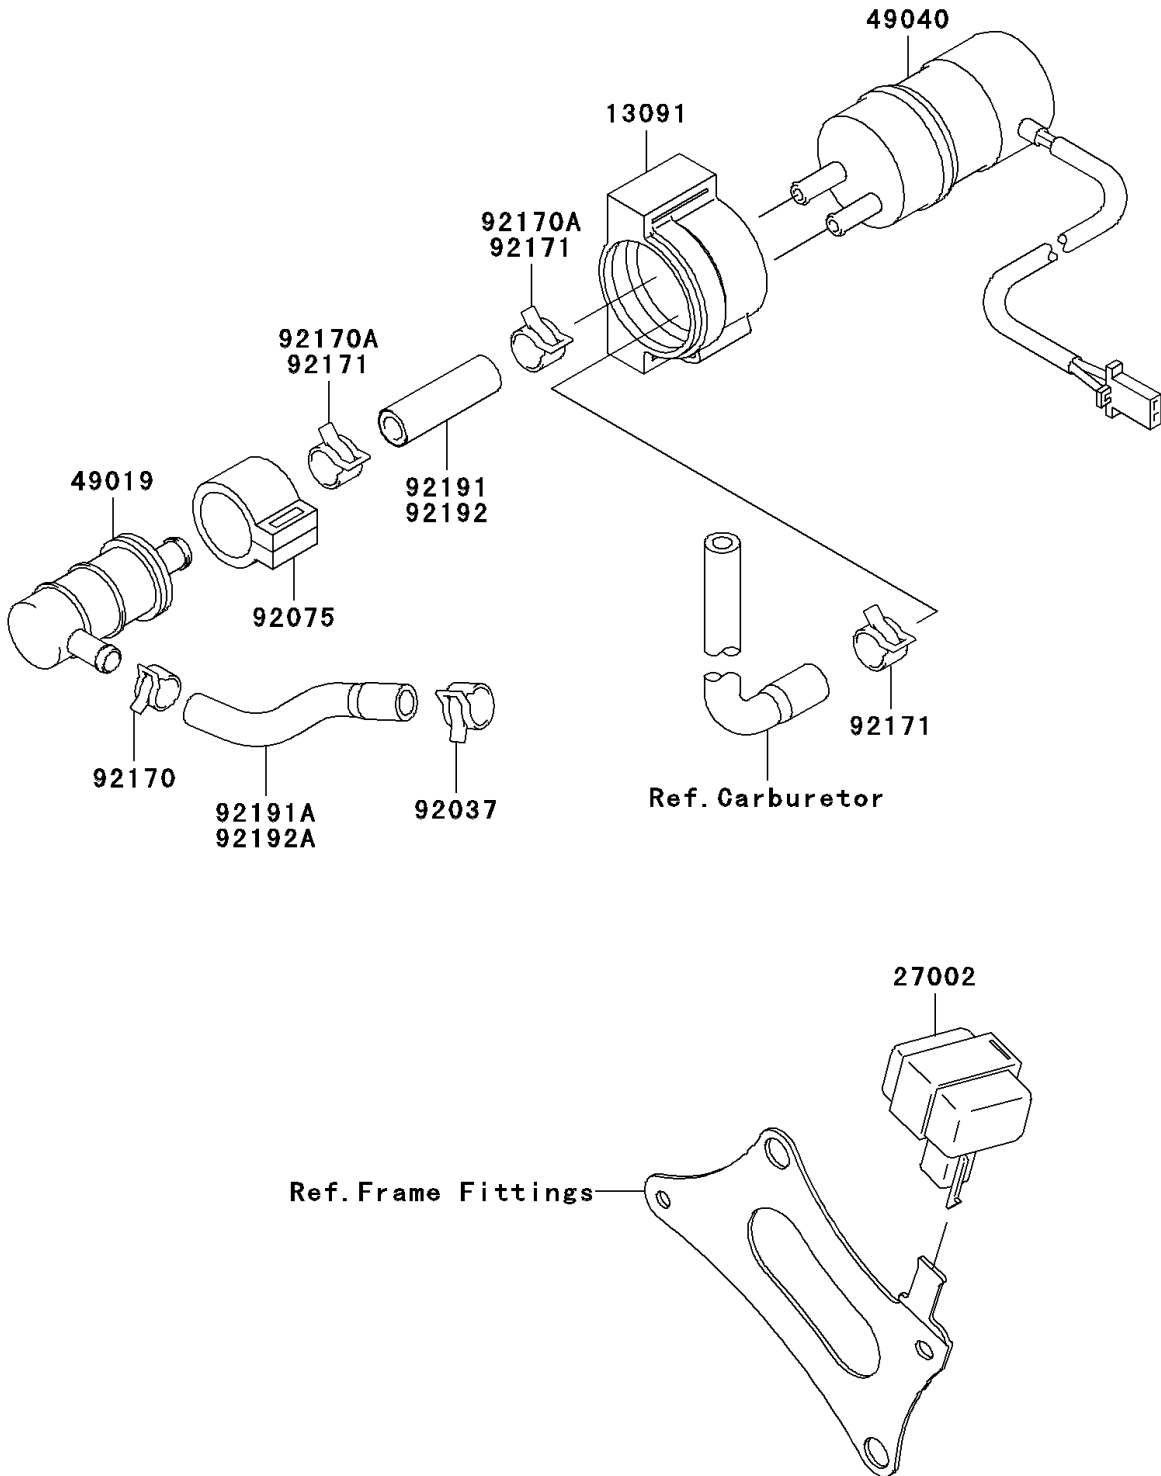

2006 ZZR600 PARTS DIAGRAM

Fuel Pump

E1520

2006 ZZR600 PARTS LIST

Fuel Pump

ITEM NAME	PART NUMBER	QUANTITY
HOLDER,FUEL PUMP (Ref # 13091)	13091-1738	1
RELAY-ASSY (Ref # 27002)	27002-1065	1
FILTER-FUEL (Ref # 49019)	49019-1081	1
PUMP-FUEL (Ref # 49040)	49040-1064	1
CLAMP (Ref # 92037)	92037-2082	1
DAMPER,FUEL FILTER (Ref # 92075)	92075-1853	1
CLAMP (Ref # 92170)	92170-1492	1
CLAMP (Ref # 92171)	92171-1270	3
TUBE,PUMP-FILTER (Ref # 92191)	92191-1174	1
TUBE,TAP-FILTER (Ref # 92191A)	92191-1229	1