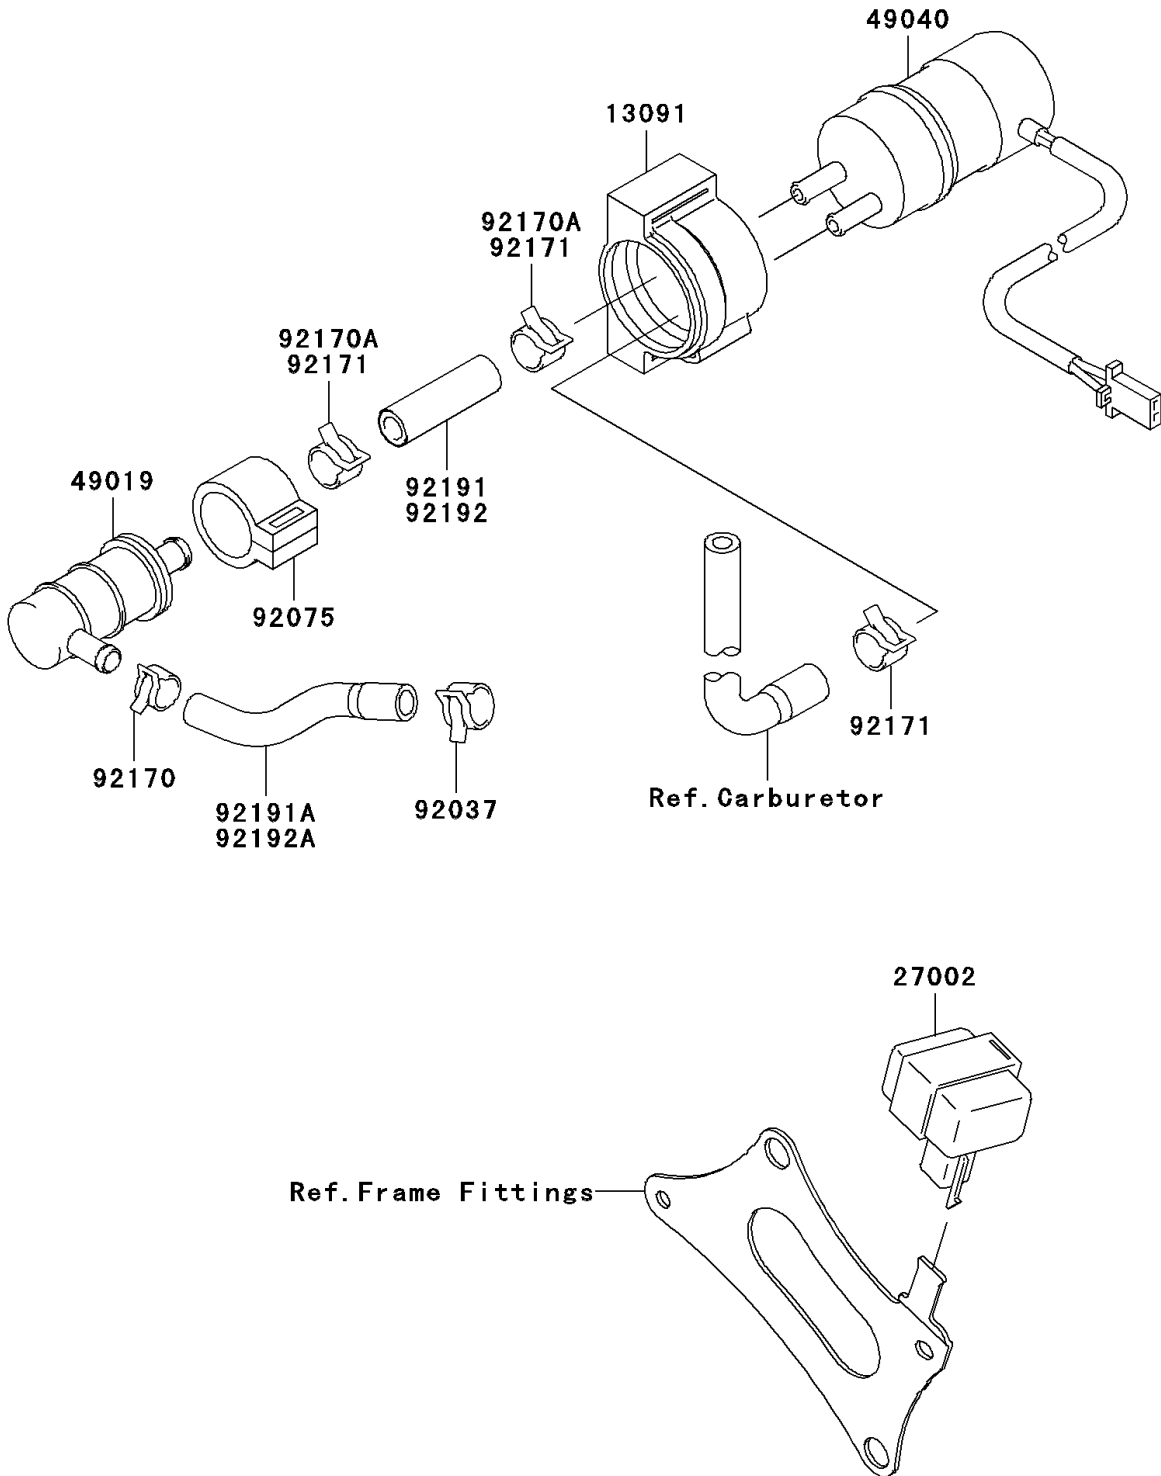

# 2007 ZZR600 PARTS DIAGRAM

Fuel Pump

E1520

## 2007 ZZR600 PARTS LIST

### Fuel Pump

ITEM NAME	PART NUMBER	QUANTITY
HOLDER,FUEL PUMP (Ref # 13091)	13091-1738	1
RELAY-ASSY (Ref # 27002)	27002-1065	1
FILTER-FUEL (Ref # 49019)	49019-1081	1
PUMP-FUEL (Ref # 49040)	49040-1064	1
CLAMP (Ref # 92037)	92037-2082	1
DAMPER,FUEL FILTER (Ref # 92075)	92075-1853	1
CLAMP (Ref # 92170)	92170-1492	1
CLAMP (Ref # 92171)	92171-1270	3
TUBE,PUMP-FILTER (Ref # 92191)	92191-1174	1
TUBE,TAP-FILTER (Ref # 92191A)	92191-1229	1