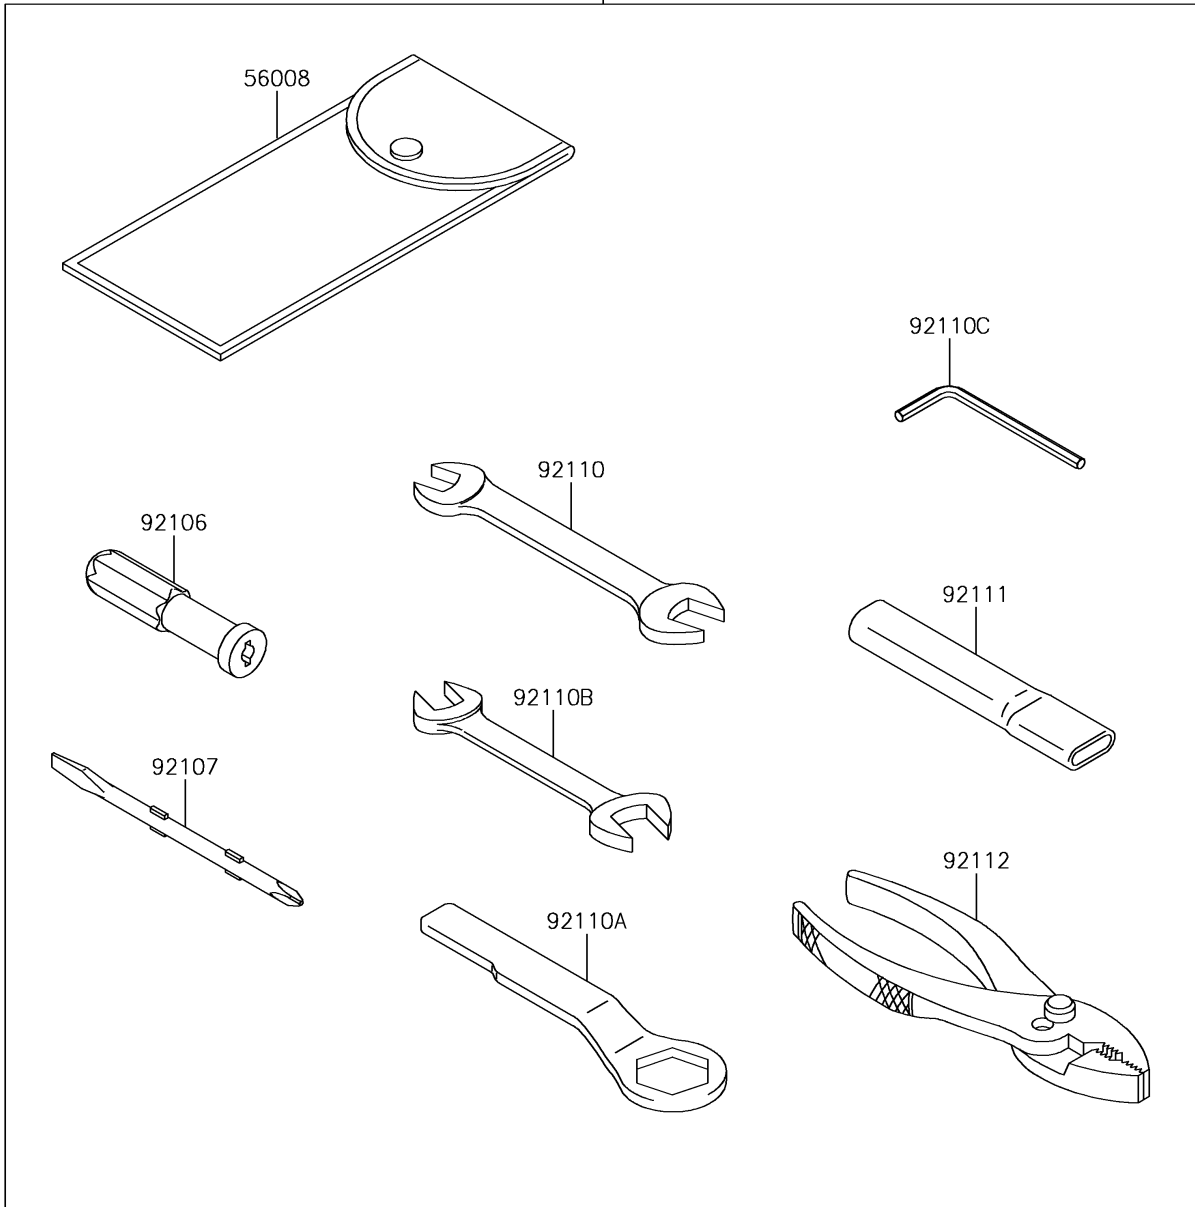

2017 Versys 1000 LT PARTS DIAGRAM

Owner's Tools

56007

F2810

2017 Versys 1000 LT PARTS LIST

Owner's Tools

ITEM NAME	PART NUMBER	QUANTITY
TOOL-KIT (Ref # 56007)	56007-0116	1
BAG,TOOL (Ref # 56008)	56008-1075	1
GASKET-LIQUID,TB1211F,CLEAR (Ref # 92104)	92104-0004	1
GASKET-LIQUID,TB1216B,BLACK (Ref # 92104A)	92104-1064	1
GASKET-LIQUID,TB1207B,BLACK (Ref # 92104B)	92104-2068	1
GRIP-SCREW DRIVER (Ref # 92106)	92106-1001	1
TOOL-DRIVER,#2PHILLIPS&SLOT (Ref # 92107)	92107-1051	1
TOOL-WRENCH,OPEN END,12X14 (Ref # 92110)	92110-0019	1
TOOL-WRENCH,BOX END,27MM (Ref # 92110A)	92110-1147	1
TOOL-WRENCH,OPEN END,10X12 (Ref # 92110B)	92110-1152	1
TOOL-WRENCH,ALLEN,4MM (Ref # 92110C)	92110-3703	1
TOOL-BAR,BOX END WRENCH (Ref # 92111)	92111-1051	1
TOOL-PLIERS (Ref # 92112)	92112-1001	1