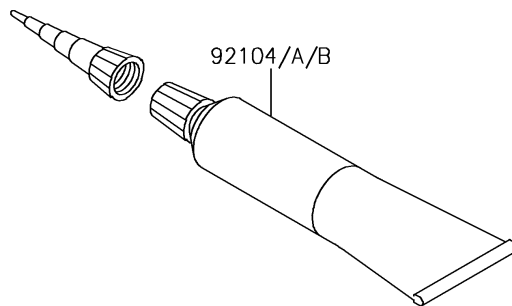

2017 Versys 1000 LT PARTS DIAGRAM

Owner's Tools

56007

F2810

2017 Versys 1000 LT PARTS LIST

Owner's Tools

ITEM NAME	PART NUMBER	QUANTITY
TOOL-KIT (Ref # 56007)	56007-0116	1
BAG,TOOL (Ref # 56008)	56008-1075	1
GASKET-LIQUID,TB1211F,CLEAR (Ref # 92104)	92104-0004	1
GASKET-LIQUID,TB1216B,BLACK (Ref # 92104A)	92104-1064	1
GASKET-LIQUID,TB1207B,BLACK (Ref # 92104B)	92104-2068	1
GRIP-SCREW DRIVER (Ref # 92106)	92106-1001	1
TOOL-DRIVER,#2PHILLIPS&SLOT (Ref # 92107)	92107-1051	1
TOOL-WRENCH,OPEN END,12X14 (Ref # 92110)	92110-0019	1
TOOL-WRENCH,BOX END,27MM (Ref # 92110A)	92110-1147	1
TOOL-WRENCH,OPEN END,10X12 (Ref # 92110B)	92110-1152	1
TOOL-WRENCH,ALLEN,4MM (Ref # 92110C)	92110-3703	1
TOOL-BAR,BOX END WRENCH (Ref # 92111)	92111-1051	1
TOOL-PLIERS (Ref # 92112)	92112-1001	1