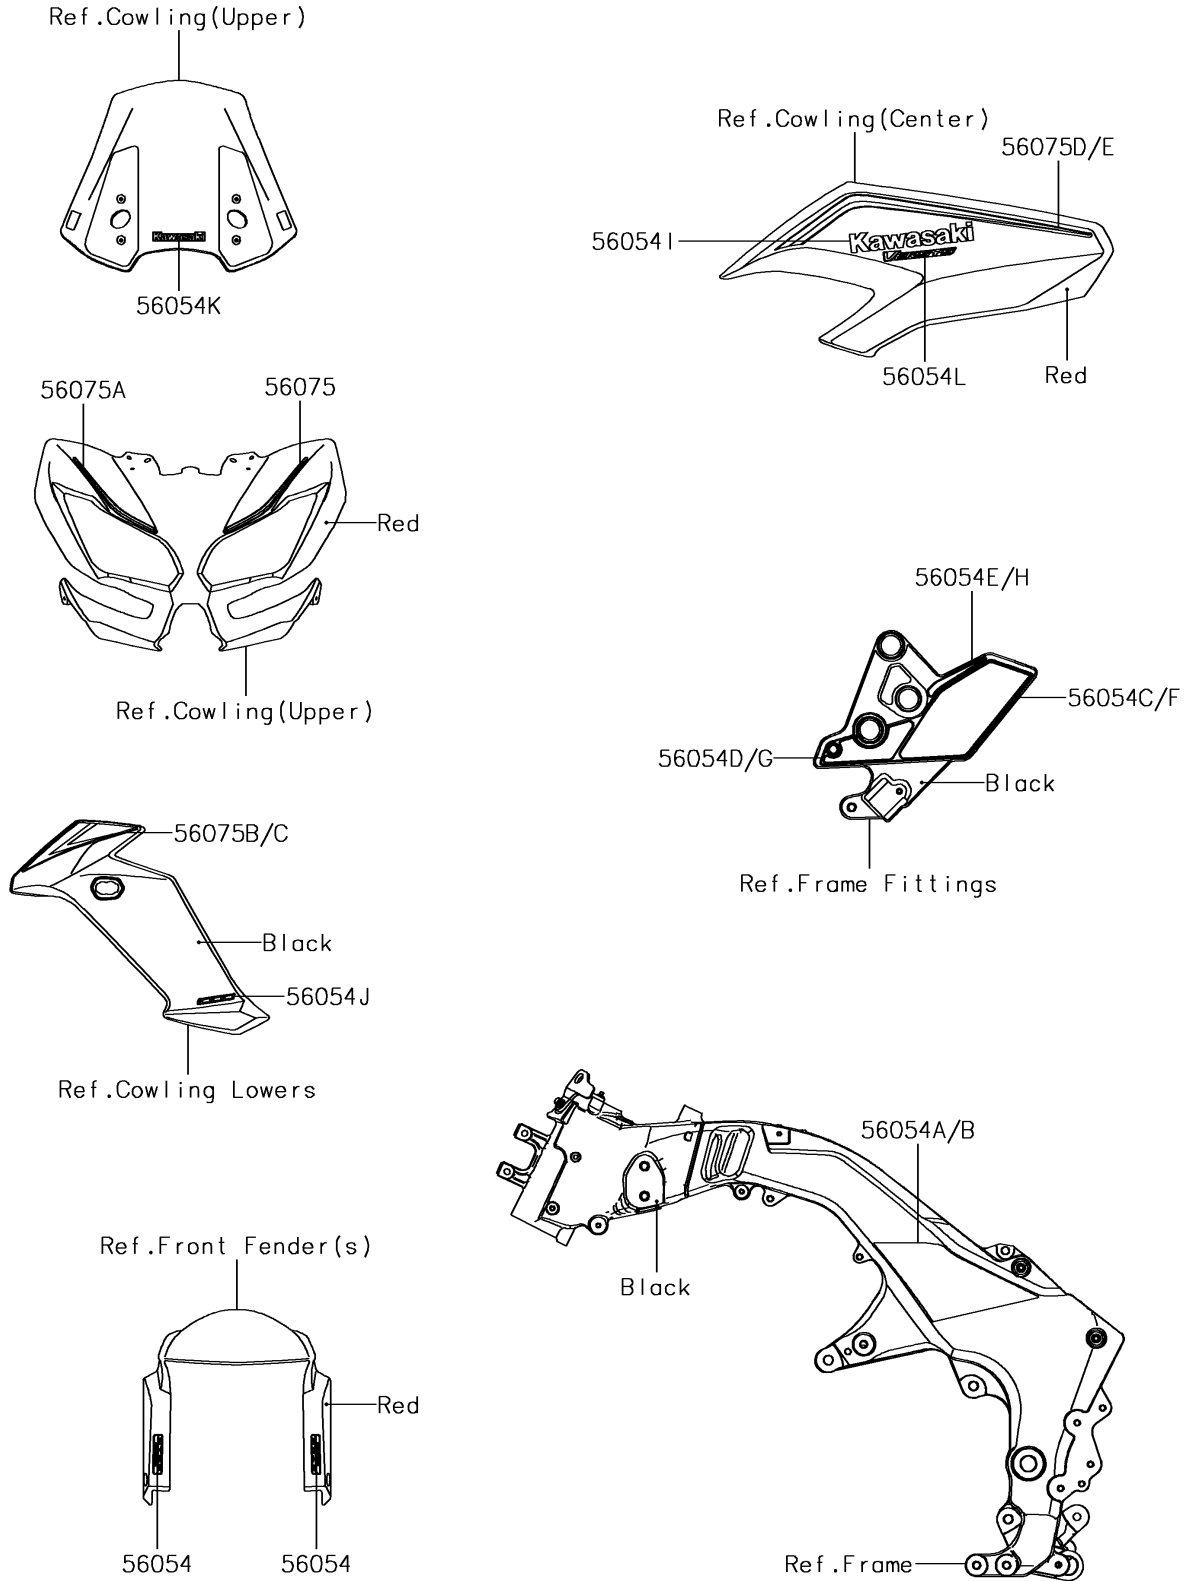

2018 VERSYS® 1000 LT PARTS DIAGRAM

Decals(Red)(BJF)(CN)

F2861A

2018 VERSYS® 1000 LT PARTS LIST

Decals(Red)(BJF)(CN)

ITEM NAME	PART NUMBER	QUANTITY
MARK,FR FENDER,KTRC ABS (Ref # 56054)	56054-1115	2
MARK,FRAME PAD,LH (Ref # 56054A)	56054-1116	1
MARK,FRAME PAD,RH (Ref # 56054B)	56054-1117	1
MARK,STEP STAY,LH,RR (Ref # 56054C)	56054-1548	1
MARK,STEP STAY,LH,FR (Ref # 56054D)	56054-1549	1
MARK,STEP STAY,LH,SIDE (Ref # 56054E)	56054-1710	1
MARK,STEP STAY,RH,RR (Ref # 56054F)	56054-1711	1
MARK,STEP STAY,RH,FR (Ref # 56054G)	56054-1712	1
MARK,STEP STAY,RH,SIDE (Ref # 56054H)	56054-1713	1
MARK,SIDE COWL.,KAWASAKI (Ref # 56054I)	56054-1941	2
MARK,SHROUD,1000 (Ref # 56054J)	56054-2125	2
MARK,WINDSHIELD,KAWASAKI (Ref # 56054K)	56054-2185	1
MARK,SIDE COWL.,VERSYS (Ref # 56054L)	56054-2339	2
PATTERN,UPP COWL.,LH (Ref # 56075)	56075-3986	1
PATTERN,UPP COWL.,RH (Ref # 56075A)	56075-3987	1
PATTERN,SHROUD,LH (Ref # 56075B)	56075-3988	1
PATTERN,SHROUD,RH (Ref # 56075C)	56075-3989	1
PATTERN,SIDE COWL.,LH (Ref # 56075D)	56075-3990	1
PATTERN,SIDE COWL.,RH (Ref # 56075E)	56075-3991	1