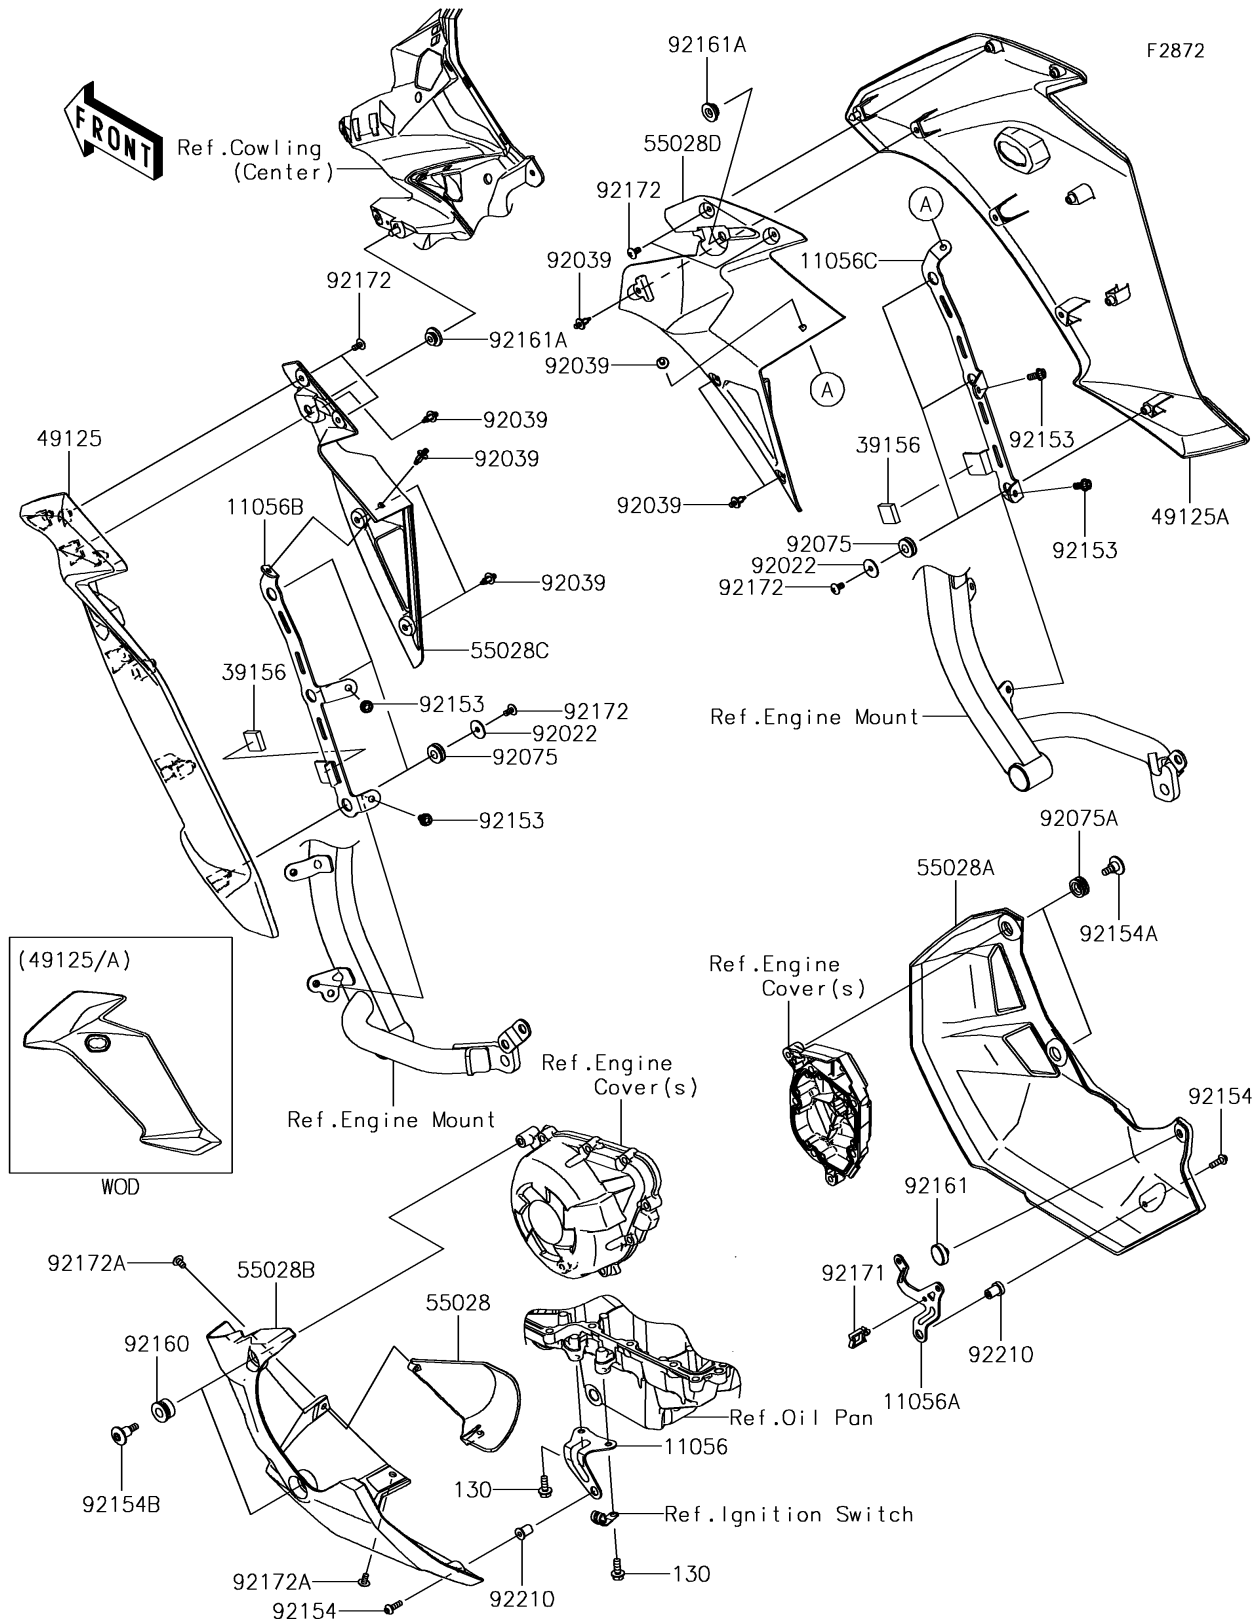

2017 Versys 1000 LT PARTS DIAGRAM

Cowling Lower

2017 Versys 1000 LT PARTS LIST

Cowling Lowers

ITEM NAME	PART NUMBER	QUANTITY
BRACKET,LWR COWLING,LH (Ref # 11056)	11056-1308	1
BRACKET,LWR COWLING,RH (Ref # 11056A)	11056-1481	1
BRACKET,SIDE COWL.,LH (Ref # 11056B)	11056-4219	1
BRACKET,SIDE COWL.,RH (Ref # 11056C)	11056-4220	1
BOLT-FLANGED,6X16 (Ref # 130)	130CC0616	2
PAD,RUBBER (Ref # 39156)	39156-0548	2
SHROUD,SIDE,LH,M.F.S.BLACK (Ref # 49125)	49125-0588-739	1
SHROUD,SIDE,RH,M.F.S.BLACK (Ref # 49125A)	49125-0589-739	1
COWLING,FILTER GUARD,F.S.BLACK (Ref # 55028)	55028-0400-18T	1
COWLING,LWR,RH,F.S.BLACK (Ref # 55028A)	55028-0412-18T	1
COWLING,LWR,LH,F.S.BLACK (Ref # 55028B)	55028-0423-18T	1
COWLING,SIDE,LH (Ref # 55028C)	55028-0531	1
COWLING,SIDE,RH (Ref # 55028D)	55028-0532	1
WASHER,5.5X20X1.2 (Ref # 92022)	92022-1405	6
RIVET (Ref # 92039)	92039-0068	8
DAMPER (Ref # 92075)	92075-051	6
DAMPER (Ref # 92075A)	92075-1634	2
BOLT,SOCKET,6X12 (Ref # 92153)	92153-0759	4
BOLT,SOCKET,5X16 (Ref # 92154)	92154-0209	2
BOLT,SOCKET,6X18 (Ref # 92154A)	92154-2316	2
BOLT,SOCKET,6X24 (Ref # 92154B)	92154-2317	2
DAMPER (Ref # 92160)	92160-1141	2
DAMPER,8X22X6 (Ref # 92161)	92161-0516	1
DAMPER (Ref # 92161A)	92161-1531	2
CLAMP (Ref # 92171)	92171-0290	1
SCREW,TAPPING,5X10 (Ref # 92172)	92172-0262	10
SCREW,TAPPING,5X10 (Ref # 92172A)	92172-0335	2
NUT,5MM (Ref # 92210)	92210-0001	2