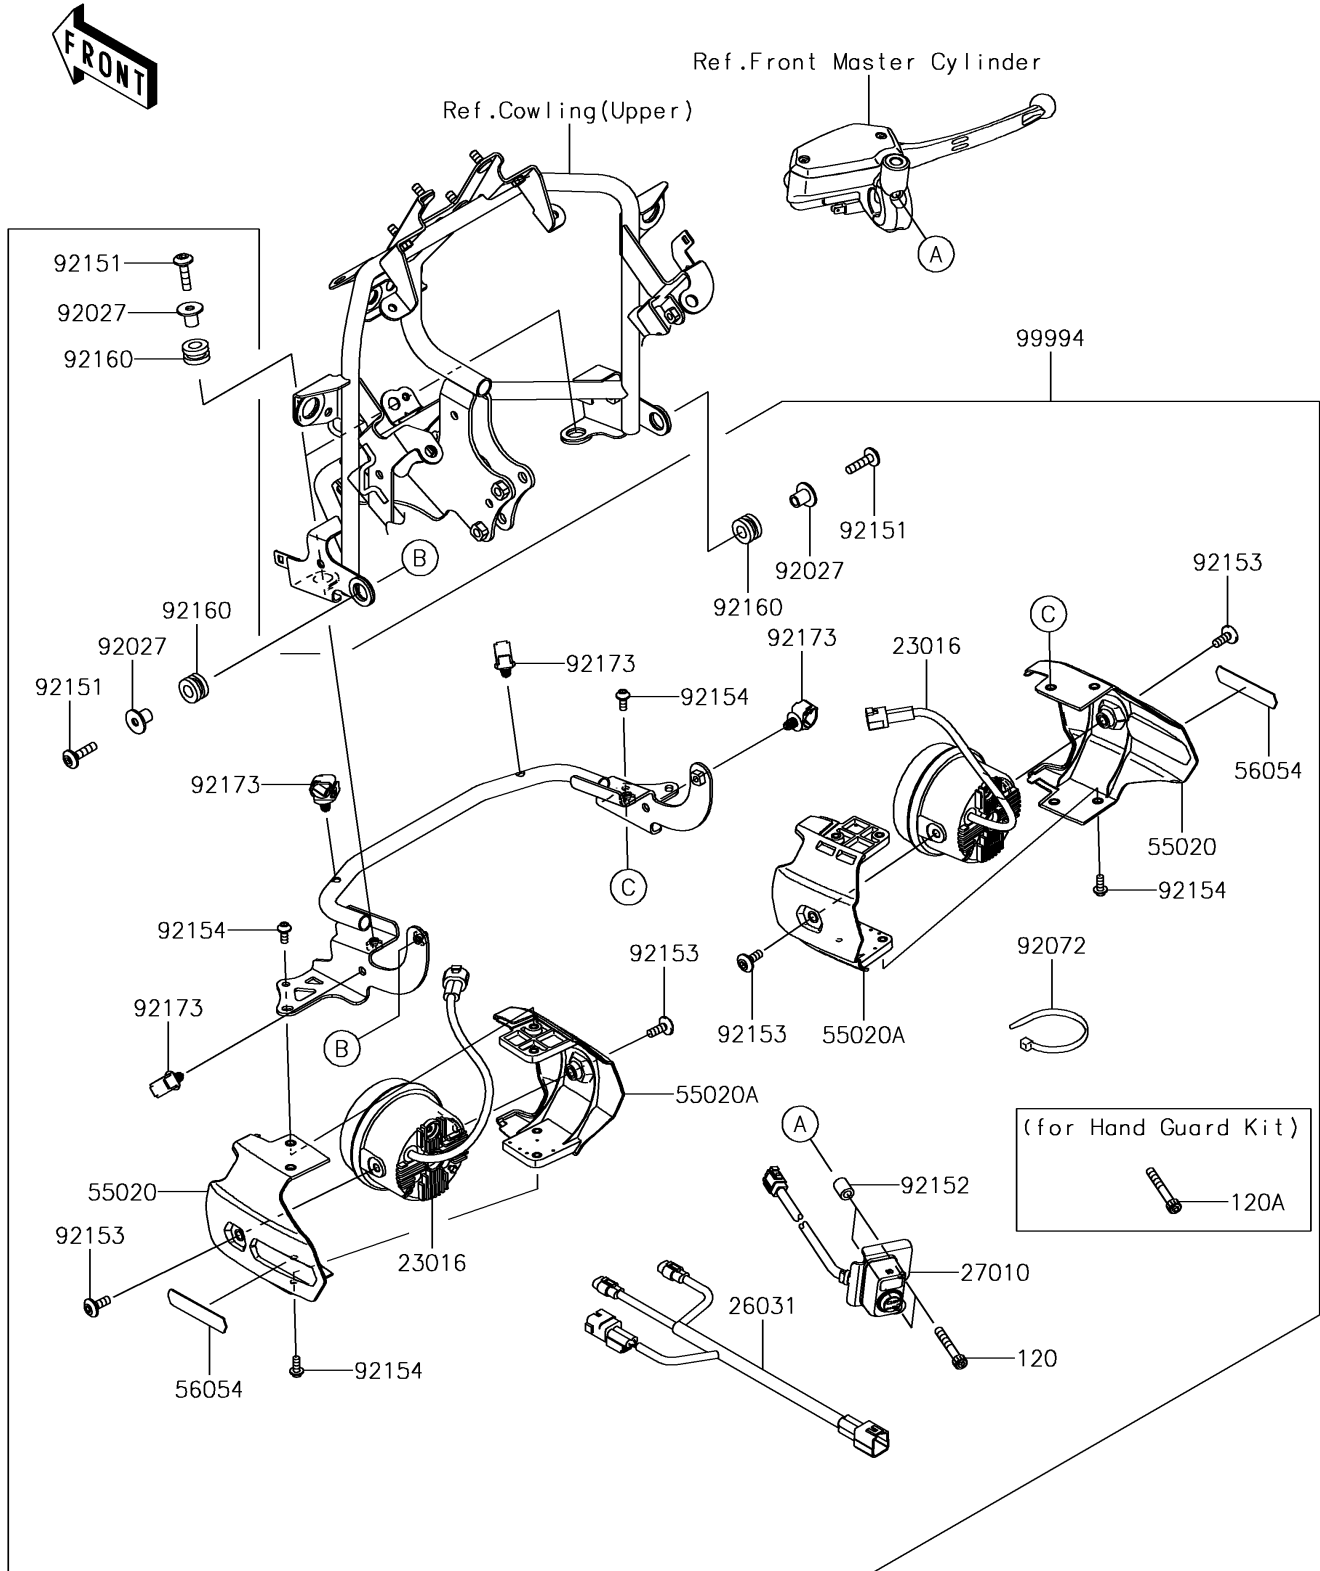

# 2017 Versys 1000 LT PARTS DIAGRAM

Accessory(Fog Lamp)

F2910A

## 2017 Versys 1000 LT PARTS LIST

### Accessory(Fog Lamp)

ITEM NAME	PART NUMBER	QUANTITY
BOLT-SOCKET,6X40 (Ref # 120)	120CB0640	2
BOLT-SOCKET,6X45 (Ref # 120A)	120CB0645	2
LAMP-ASSY,FOG LAMP,LED (Ref # 23016)	23016-0571	2
HARNESS,FOG LAMP (Ref # 26031)	26031-1756	1
SWITCH,FOG LAMP (Ref # 27010)	27010-0761	1
GUARD,OUTER (Ref # 55020)	55020-1825	2
GUARD,INNER (Ref # 55020A)	55020-1826	2
MARK,FOG LAMP,KAWASAKI (Ref # 56054)	56054-1695	2
COLLAR,6.5X10X14.1 (Ref # 92027)	92027-1183	4
BAND,L=152 (Ref # 92072)	92072-3874	1
BOLT,SOCKET,6X25 (Ref # 92151)	92151-1611	4
COLLAR,6.3X11X14 (Ref # 92152)	92152-1965	2
BOLT,SOCKET,6X16 (Ref # 92153)	92153-1526	4
BOLT,SOCKET,5X12 (Ref # 92154)	92154-0917	8
DAMPER,10X20X12 (Ref # 92160)	92160-1167	4
CLAMP,12MM DIA. (Ref # 92173)	92173-0736	4
KIT-ACCESSORY,FOG LAMP (Ref # 99994)	99994-0487	1