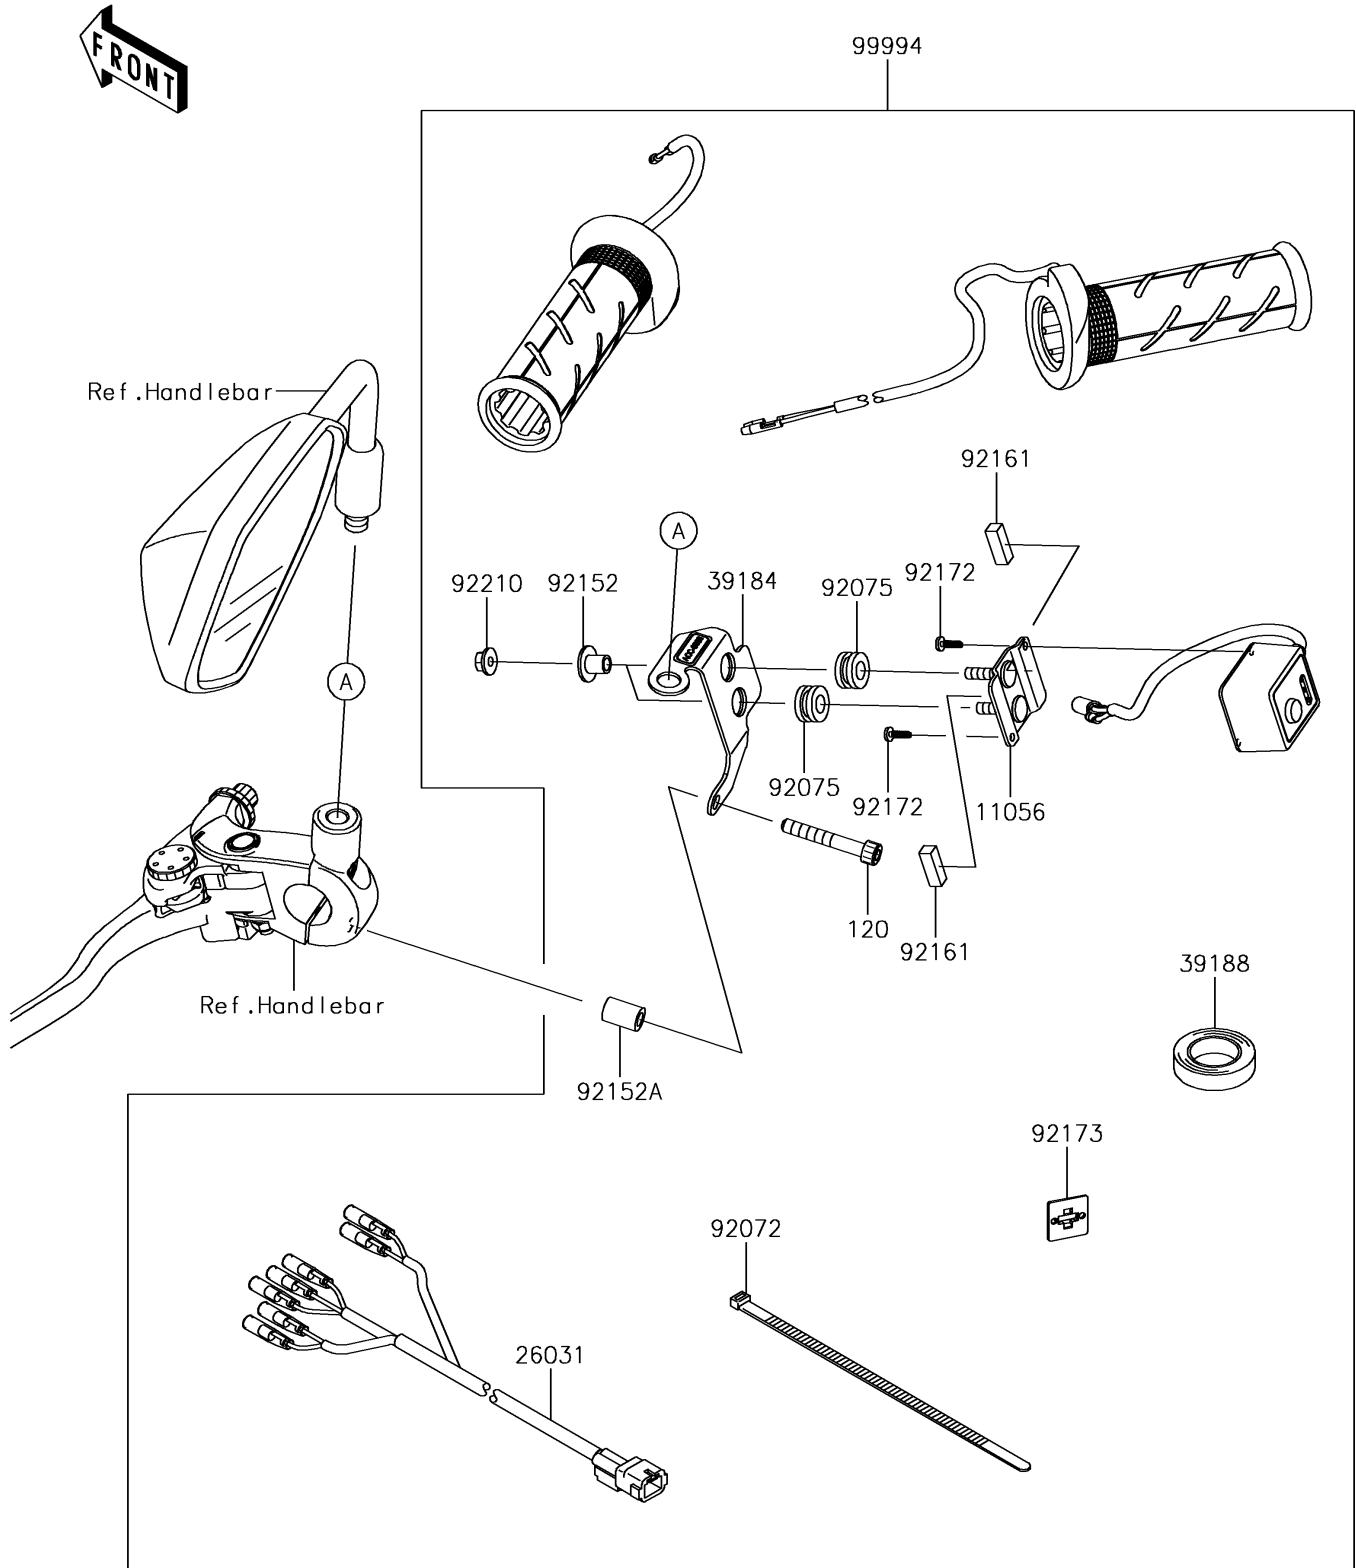

2017 Versys 1000 LT PARTS DIAGRAM

Accessory(Grip Heater)

F2910B

2017 Versys 1000 LT PARTS LIST

Accessory(Grip Heater)

ITEM NAME	PART NUMBER	QUANTITY
BRACKET (Ref # 11056)	11056-7296	1
BOLT-SOCKET,6X40 (Ref # 120)	120CB0640	1
HARNESS (Ref # 26031)	26031-1851	1
BRACKET-ASSY (Ref # 39184)	39184-0039	1
TAPE,HARNESS (Ref # 39188)	39188-0006	1
BAND,L=100 (Ref # 92072)	92072-3875	1
DAMPER (Ref # 92075)	92075-1912	2
COLLAR (Ref # 92152)	92152-0134	2
COLLAR (Ref # 92152A)	92152-1994	1
DAMPER (Ref # 92161)	92161-1756	2
SCREW,TAPPING,3X10 (Ref # 92172)	92172-0351	2
CLAMP (Ref # 92173)	92173-0812	1
NUT,FLANGED,5MM (Ref # 92210)	92210-0007	2
KIT-ACCESSORY,GRIP-HEATER (Ref # 99994)	99994-0572	1