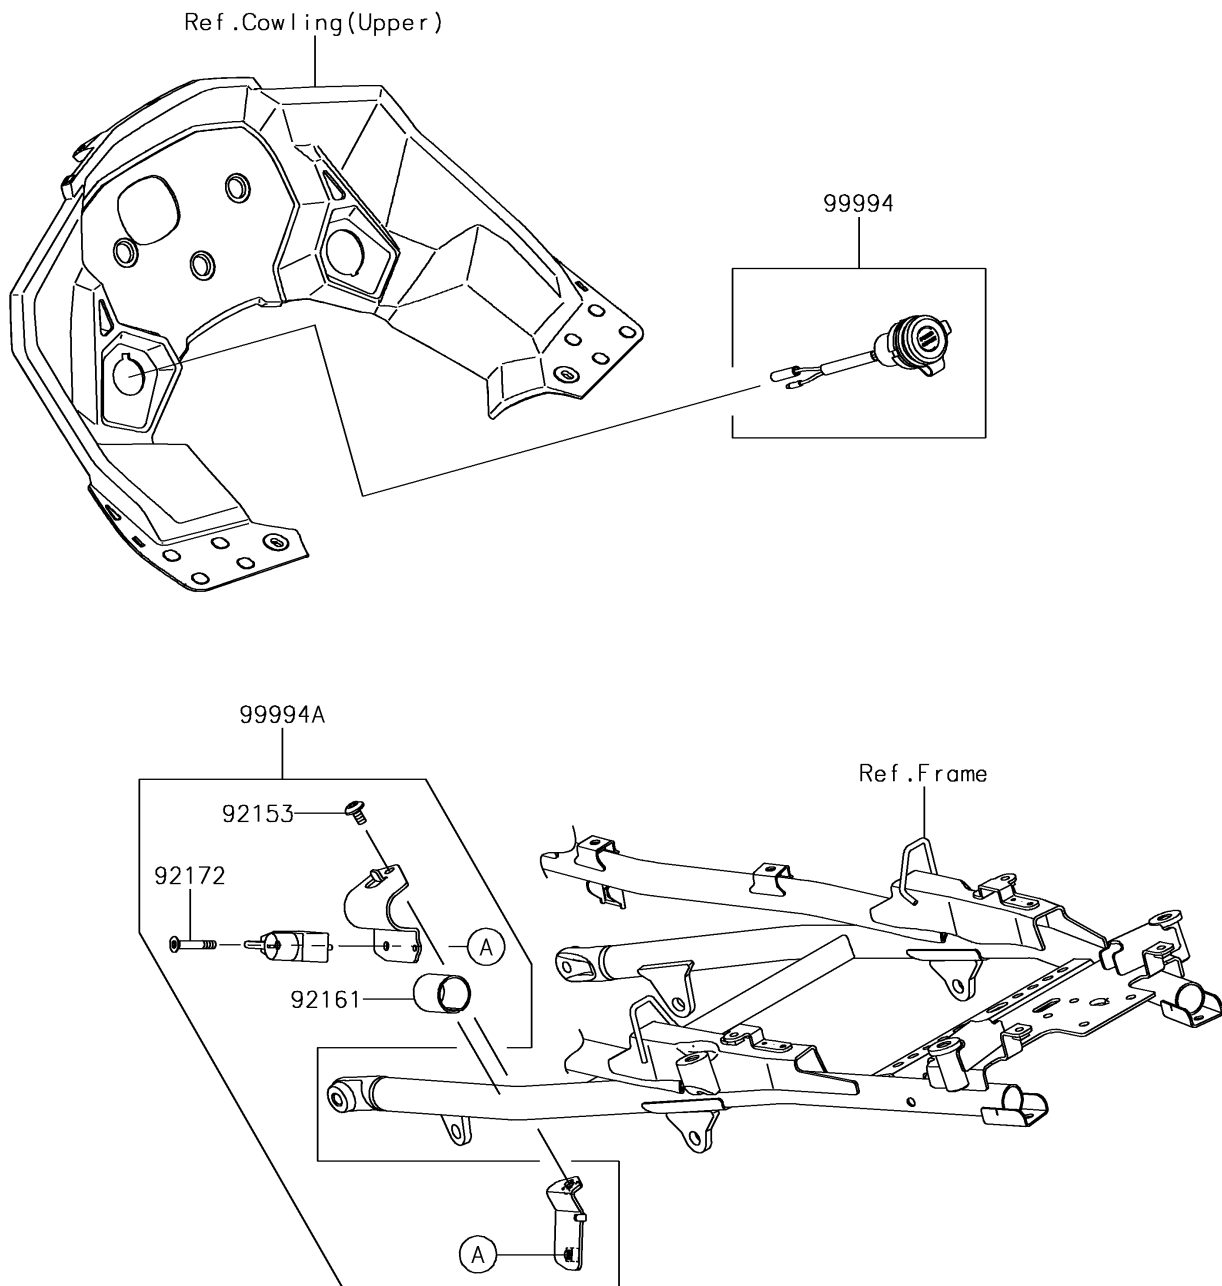

2017 Versys 1000 LT PARTS DIAGRAM

Accessory(Helmet Lock etc.)

F2910C

2017 Versys 1000 LT PARTS LIST

Accessory(Helmet Lock etc.)

ITEM NAME	PART NUMBER	QUANTITY
BOLT,SOCKET,6X12 (Ref # 92153)	92153-1948	1
DAMPER,36X77X1.5 (Ref # 92161)	92161-1721	1
SCREW,HEXLOBE,6X35 (Ref # 92172)	92172-0835	1
KIT-ACCESSORY,DC OUTPUT (Ref # 99994)	99994-0485	1
KIT-ACCESSORY,HELMET LOCK (Ref # 99994A)	99994-0491	1