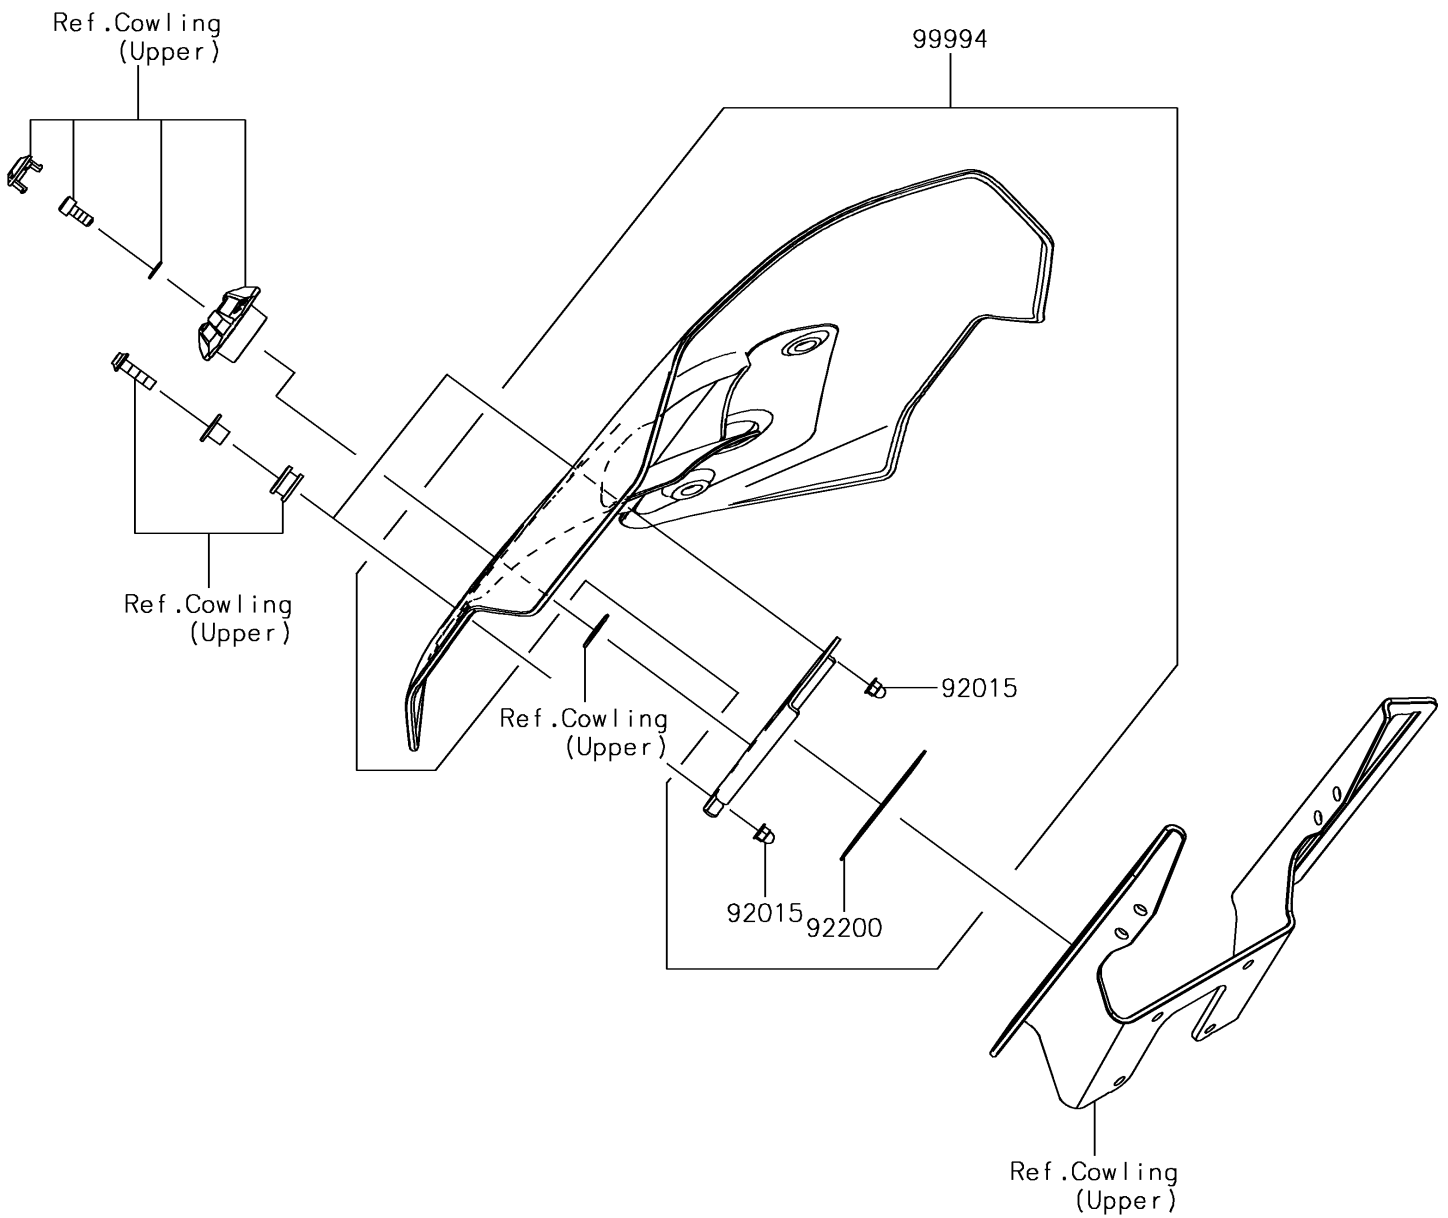

# 2018 VERSYS® 1000 LT PARTS DIAGRAM

Accessory(Windshield, Large)

F2910E

## 2018 VERSYS® 1000 LT PARTS LIST

Accessory(Windshield,Large)

| ITEM NAME                                    | PART NUMBER | QUANTITY |
|--|-------------|----------|
| NUT,LOCK,FLANGE CAP,5MM (Ref # 92015)        | 92015-1263  | 4        |
| WASHER (Ref # 92200)                         | 92200-1863  | 2        |
| KIT-ACCESSORY,WINDSHIELD,LARGE (Ref # 99994) | 99994-0930  | 1        |