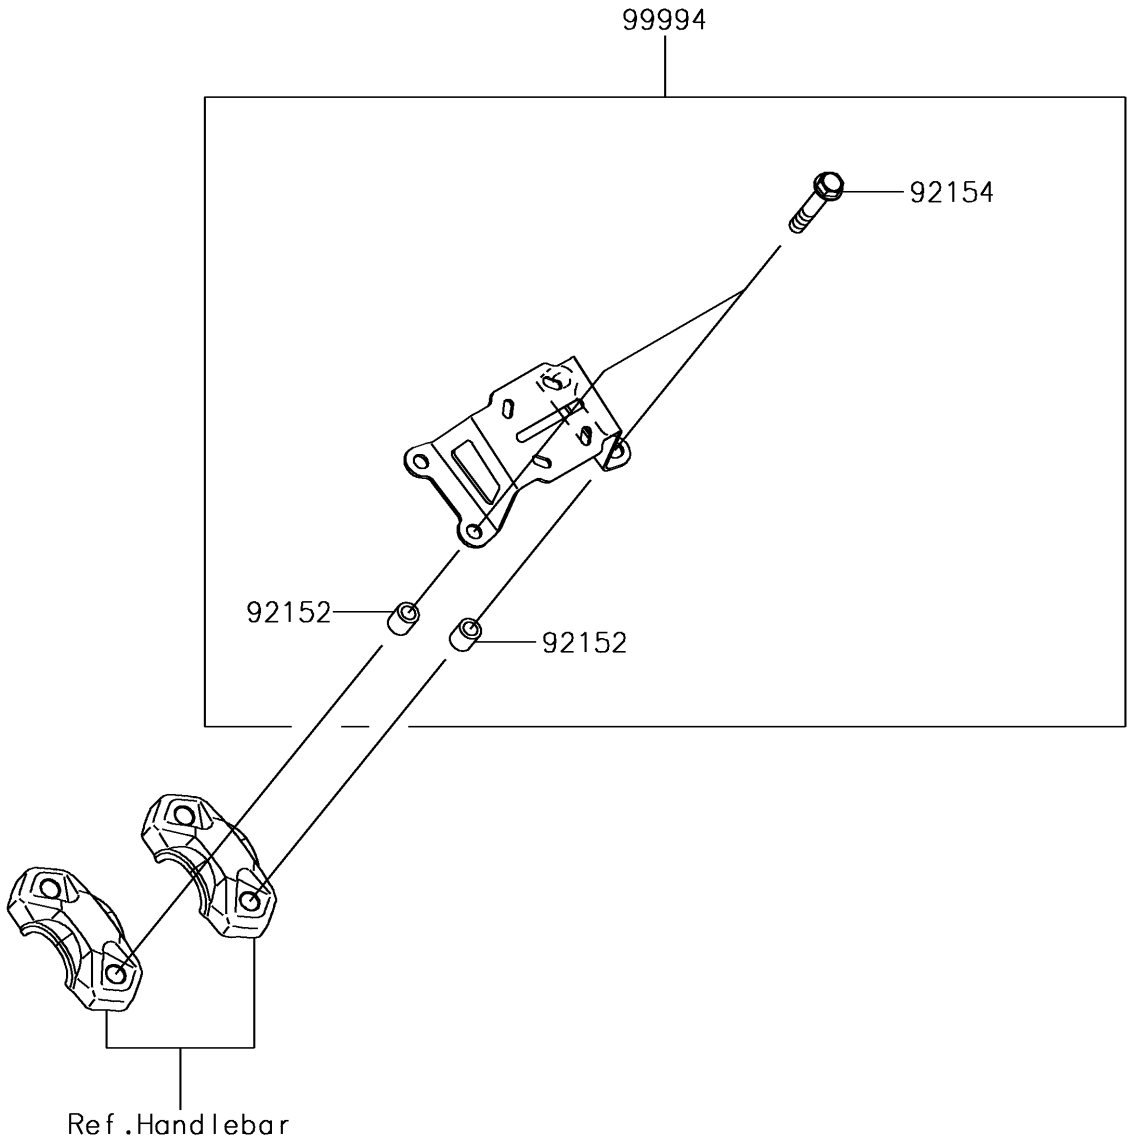

2018 VERSYS® 1000 LT PARTS DIAGRAM

Accessory(GPS Navi Bracket)

F2910G

2018 VERSYS® 1000 LT PARTS LIST

Accessory(GPS Navi Bracket)

| ITEM NAME | PART NUMBER | QUANTITY |
|-----------|-------------|----------|
|-----------|-------------|----------|