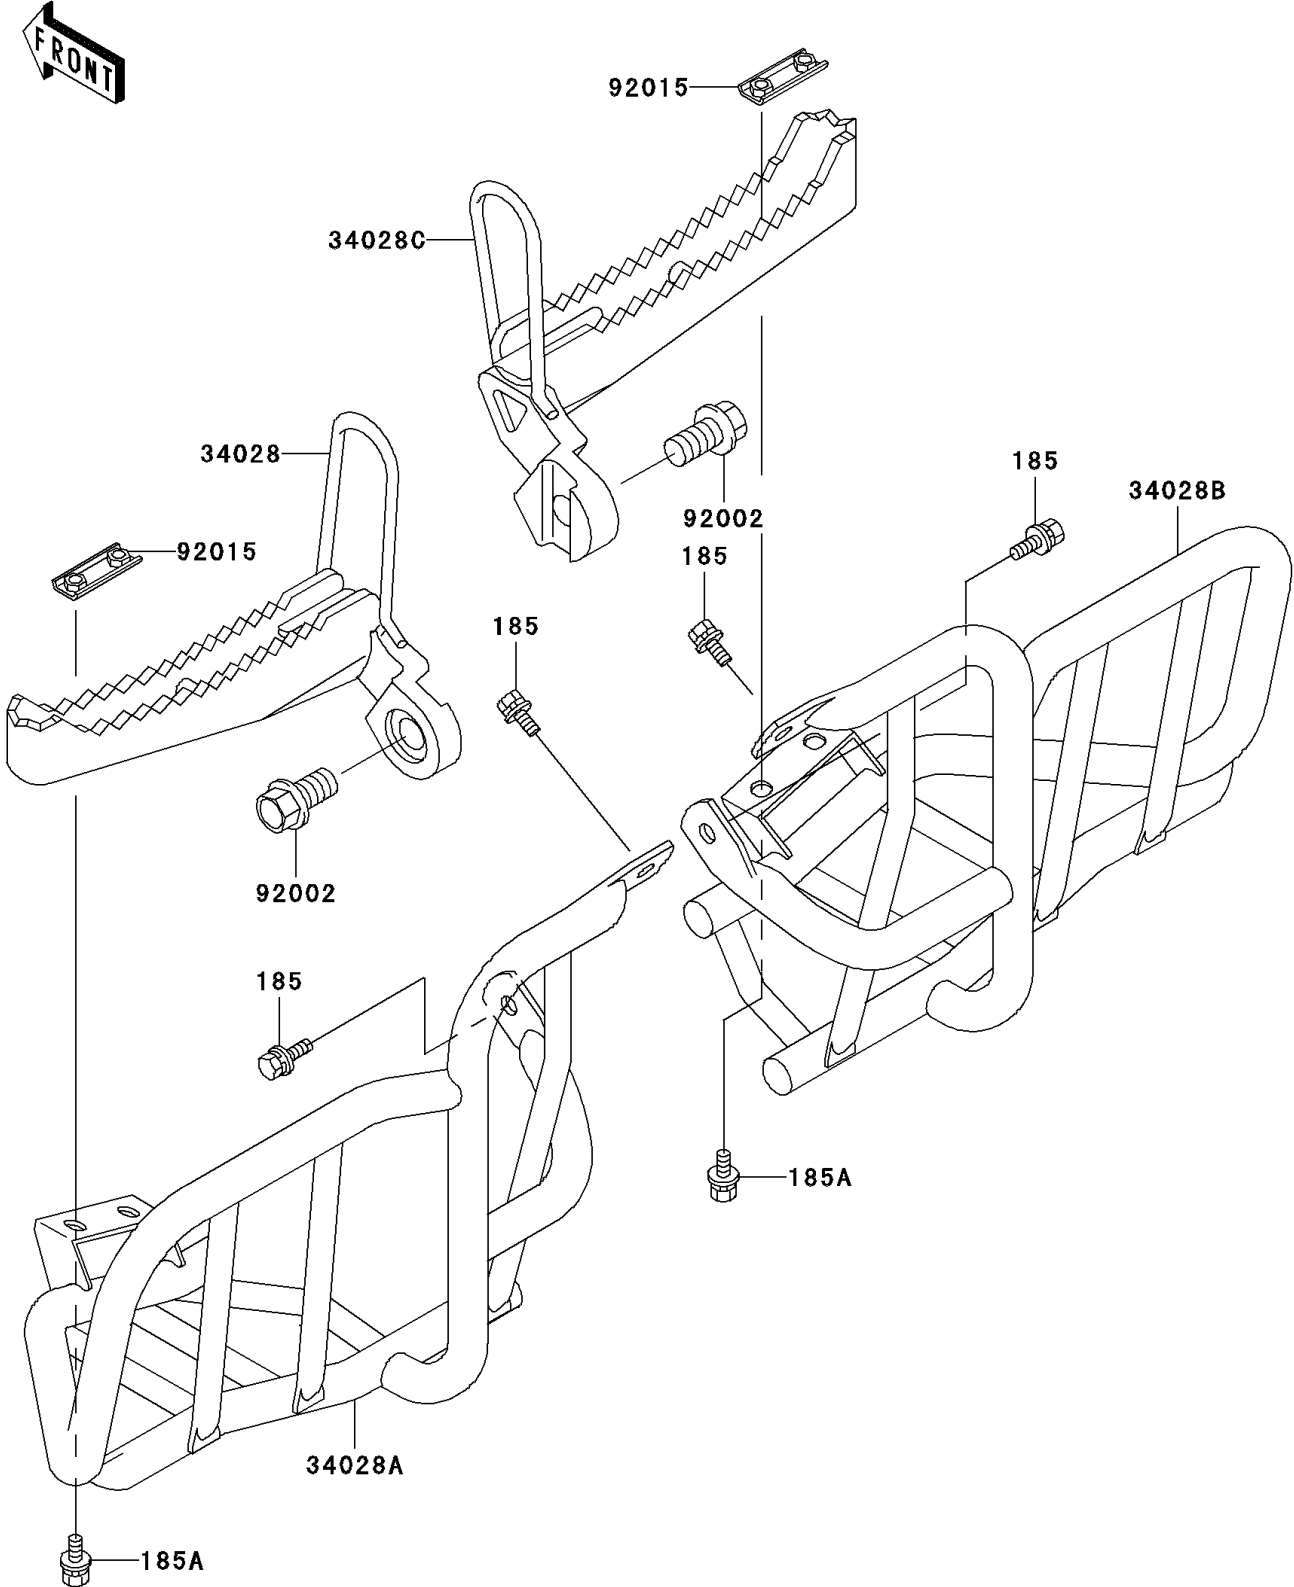

2001 Mojave 250 PARTS DIAGRAM

Footrests

F2160

2001 Mojave 250 PARTS LIST

Footrests

ITEM NAME	PART NUMBER	QUANTITY
BOLT-UPSET-WSP-SMALL (Ref # 185)	185J0818	4
BOLT-UPSET-WSP-SMALL,8X20 (Ref # 185A)	185J0820	4
STEP,LH,P.C.GRAY (Ref # 34028)	34028-1366-CQ	1
STEP,FOOT BOARD,LH,P.C.GRAY (Ref # 34028A)	34028-1397-CQ	1
STEP,FOOT BOARD,RH,P.C.GRAY (Ref # 34028B)	34028-1398-CQ	1
STEP,RH,P.C.GRAY (Ref # 34028C)	34028-1509-CQ	1
BOLT,FLANGED,14X25 (Ref # 92002)	92002-1767	2
NUT (Ref # 92015)	92015-1732	2