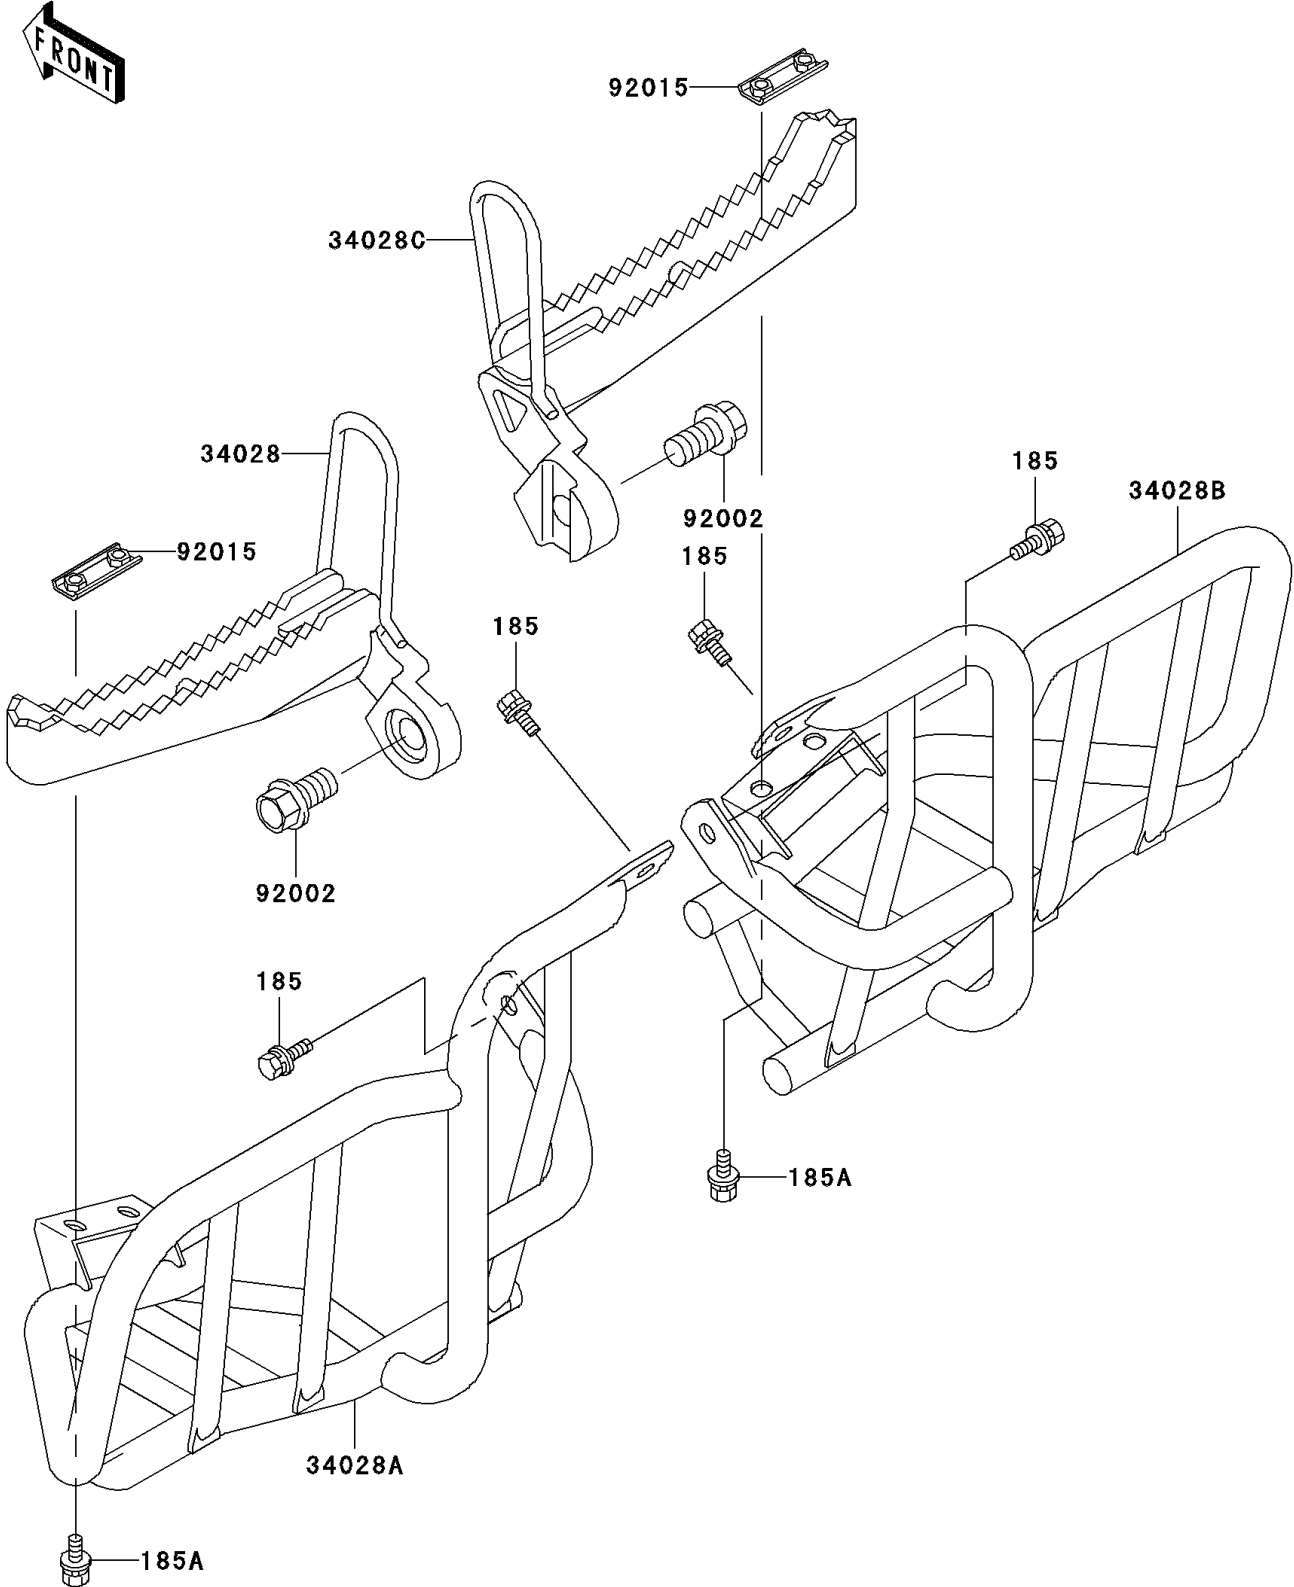

# 2003 Mojave 250 PARTS DIAGRAM

Footrests

F2160

## 2003 Mojave 250 PARTS LIST

### Footrests

ITEM NAME	PART NUMBER	QUANTITY
BOLT-UPSET-WSP-SMALL (Ref # 185)	185J0818	4
BOLT-UPSET-WSP-SMALL,8X20 (Ref # 185A)	185J0820	4
STEP,LH,P.C.GRAY (Ref # 34028)	34028-1366-CQ	1
STEP,FOOT BOARD,LH,P.C.GRAY (Ref # 34028A)	34028-1397-CQ	1
STEP,FOOT BOARD,RH,P.C.GRAY (Ref # 34028B)	34028-1398-CQ	1
STEP,RH,P.C.GRAY (Ref # 34028C)	34028-1509-CQ	1
BOLT,FLANGED,14X25 (Ref # 92002)	92002-1767	2
NUT (Ref # 92015)	92015-1732	2