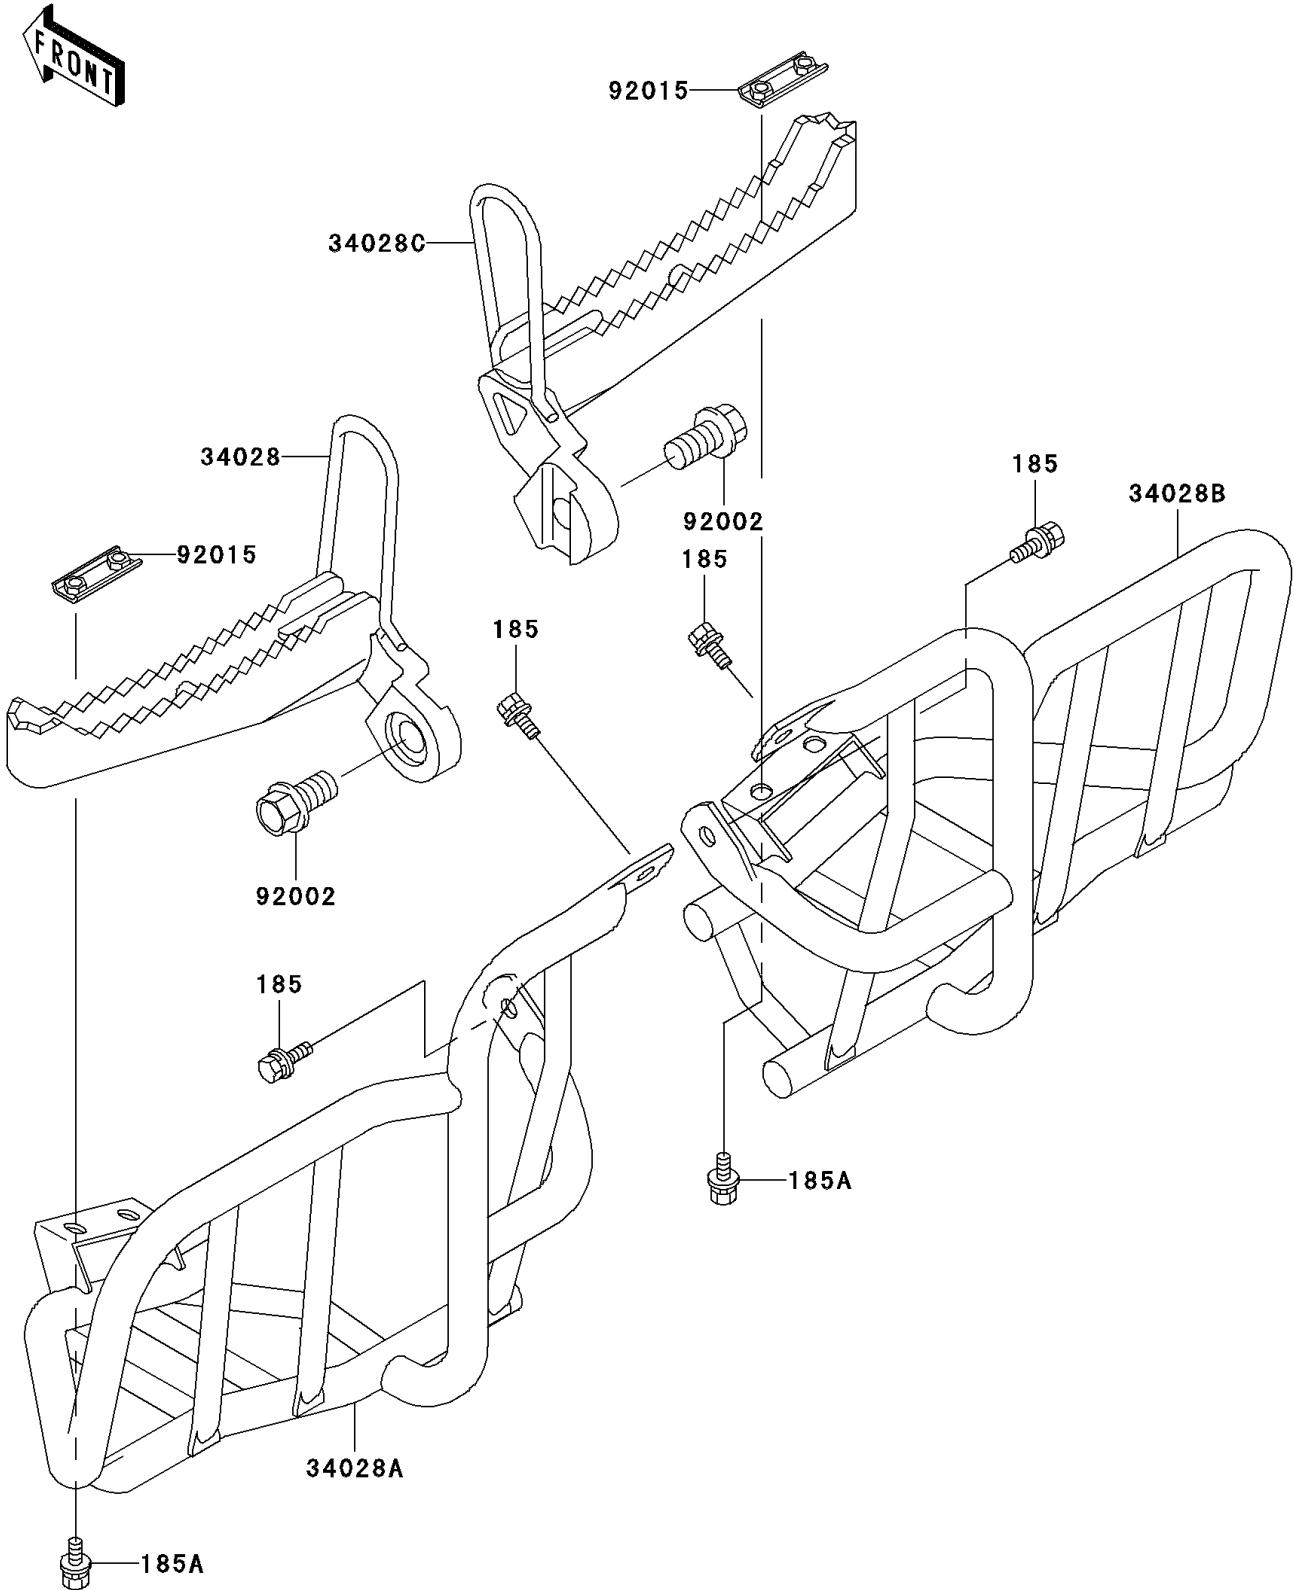

2003 Mojave 250 PARTS DIAGRAM

Footrests

F2160

2003 Mojave 250 PARTS LIST

Footrests

ITEM NAME	PART NUMBER	QUANTITY
BOLT-UPSET-WSP-SMALL (Ref # 185)	185J0818	4
BOLT-UPSET-WSP-SMALL,8X20 (Ref # 185A)	185J0820	4
STEP,LH,P.C.GRAY (Ref # 34028)	34028-1366-CQ	1
STEP,FOOT BOARD,LH,P.C.GRAY (Ref # 34028A)	34028-1397-CQ	1
STEP,FOOT BOARD,RH,P.C.GRAY (Ref # 34028B)	34028-1398-CQ	1
STEP,RH,P.C.GRAY (Ref # 34028C)	34028-1509-CQ	1
BOLT,FLANGED,14X25 (Ref # 92002)	92002-1767	2
NUT (Ref # 92015)	92015-1732	2