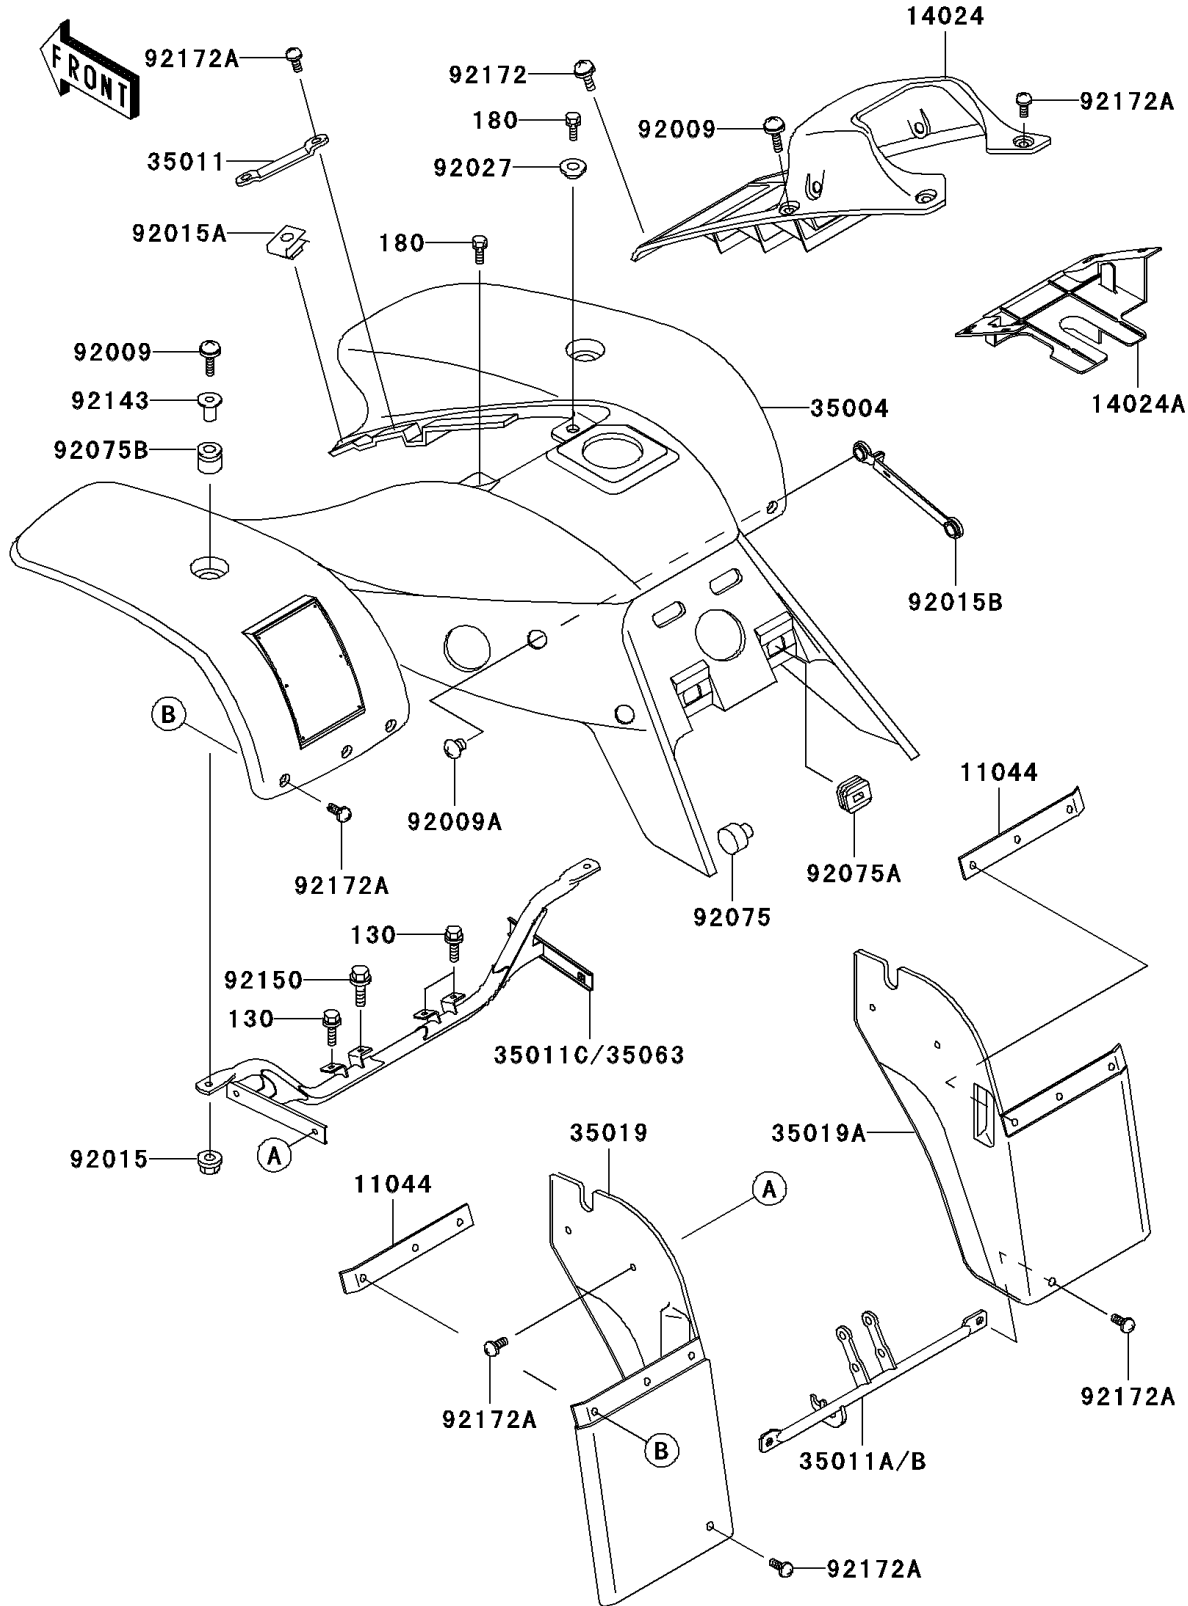

2001 Mojave 250 PARTS DIAGRAM

Front Fender(s)

F2171

2001 Mojave 250 PARTS LIST

Front Fender(s)

ITEM NAME	PART NUMBER	QUANTITY
BOLT-FLANGED,6X12 (Ref # 130)	130P0612	3
BOLT-UPSET-WS,6X35 (Ref # 180)	180D0635	2
BRACKET,FLAP (Ref # 11044)	11044-1934	2
COVER,FRONT FENDER,BLACK (Ref # 14024)	14024-1268-6D	1
COVER,FRONT FENDER,INNER (Ref # 14024A)	14024-1297	1
FENDER-FRONT,L.GREEN (Ref # 35004)	35004-1379-6W	1
STAY,FRONT FENDER (Ref # 35011)	35011-1324	1
STAY,FLAP,L.GREEN (Ref # 35011A)	35011-1637-CC	1
STAY,FRONT FENDER,GREEN (Ref # 35011C)	35011-1642-CC	1
FLAP,LH (Ref # 35019)	35019-1172	1
FLAP,RH (Ref # 35019A)	35019-1173	1
SCREW,6X22,BLACK (Ref # 92009)	92009-1256	4
SCREW,16MM (Ref # 92009A)	92009-1508	2
NUT,FLANGED,6MM,BLACK (Ref # 92015)	92015-1233	2
NUT,CLAMP,6MM (Ref # 92015A)	92015-1678	6
NUT (Ref # 92015B)	92015-1701	1
COLLAR,L=5.6 (Ref # 92027)	92027-1933	1
DAMPER,DUAL SEAT (Ref # 92075)	92075-023	1
DAMPER (Ref # 92075A)	92075-1834	2
DAMPER,CASE (Ref # 92075B)	92075-222	2
COLLAR,L=9.6 (Ref # 92143)	92143-1016	2
BOLT,FLANGED,6X16 (Ref # 92150)	92150-1358	1
SCREW,6X18 (Ref # 92172)	92172-0002	2
SCREW,6X14 (Ref # 92172A)	92172-0004	16