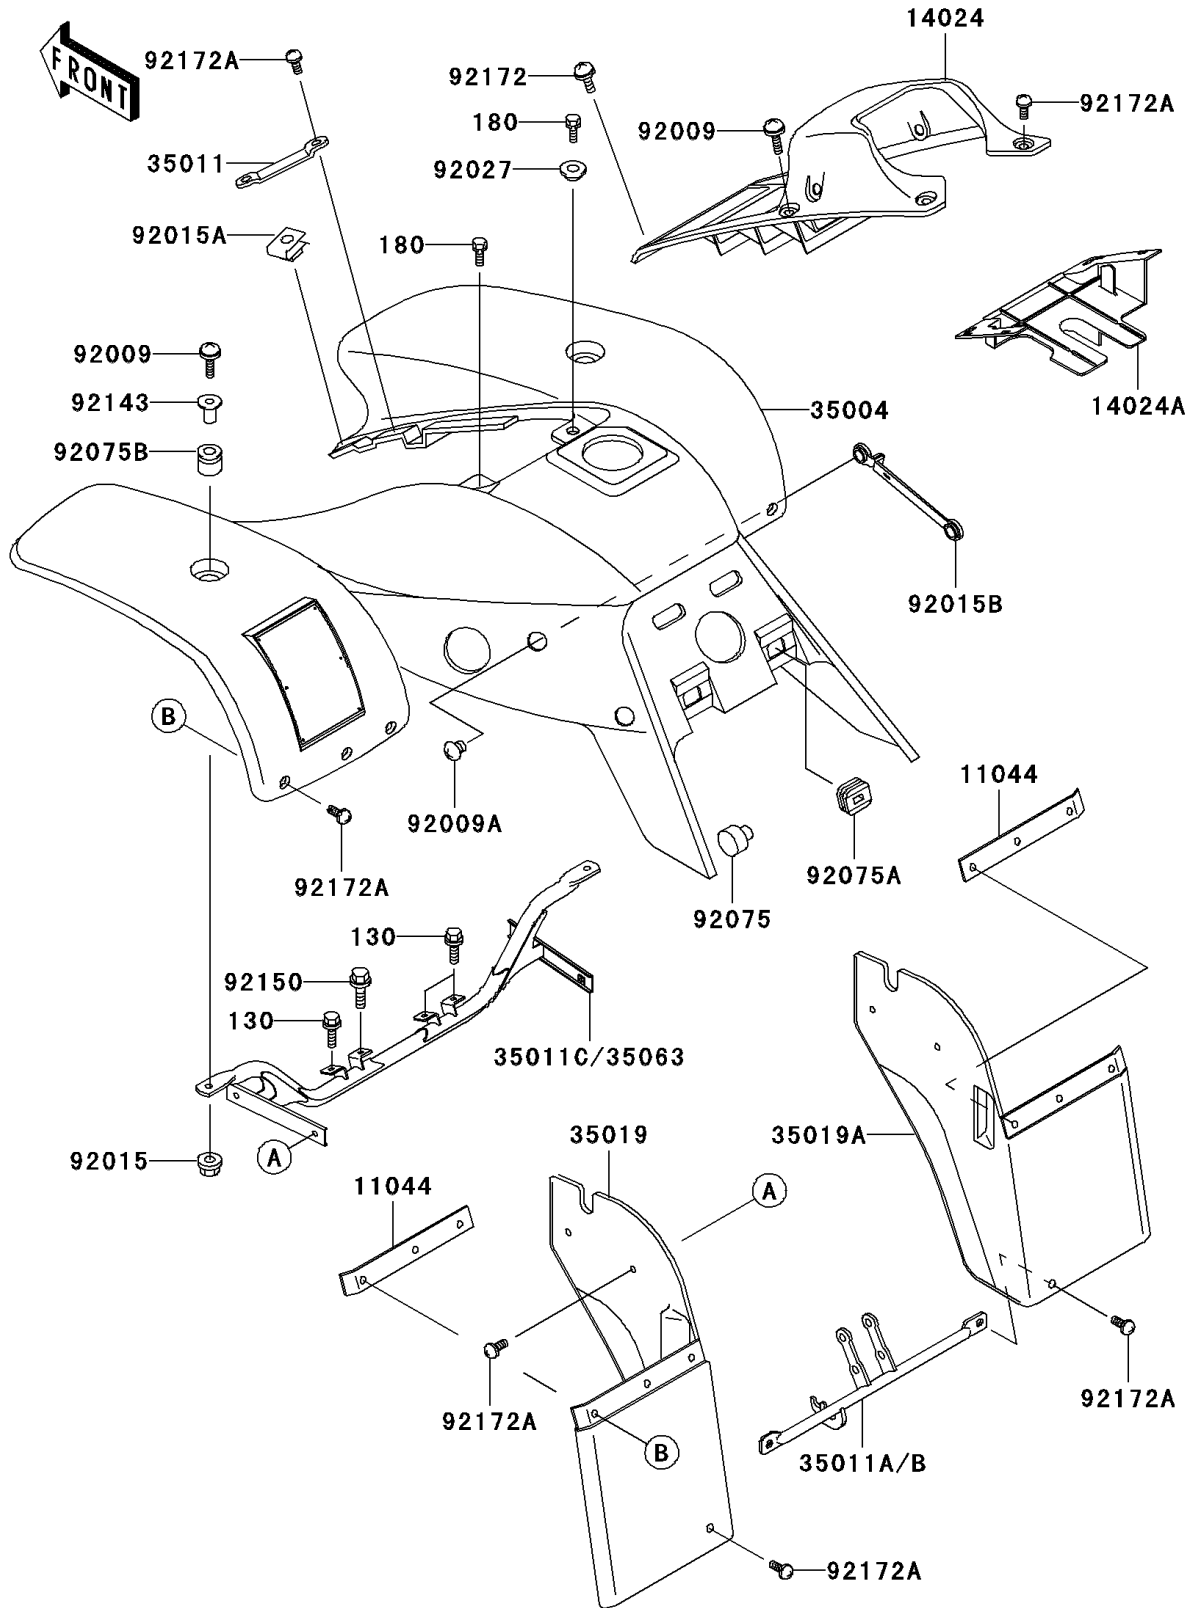

2003 Mojave 250 PARTS DIAGRAM

Front Fender(s)

F2171

2003 Mojave 250 PARTS LIST

Front Fender(s)

ITEM NAME	PART NUMBER	QUANTITY
BOLT-FLANGED,6X12 (Ref # 130)	130P0612	3
BOLT-UPSET-WS,6X35 (Ref # 180)	180D0635	2
BRACKET,FLAP (Ref # 11044)	11044-1934	2
COVER,FRONT FENDER,BLACK (Ref # 14024)	14024-1268-6D	1
COVER,FRONT FENDER,INNER (Ref # 14024A)	14024-1297	1
FENDER-FRONT,L.GREEN (Ref # 35004)	35004-1379-6W	1
STAY,FRONT FENDER (Ref # 35011)	35011-1324	1
STAY,FLAP,G.GRAY (Ref # 35011B)	35011-1637-HN	1
FLAP,LH (Ref # 35019)	35019-1172	1
FLAP,RH (Ref # 35019A)	35019-1173	1
STAY,FRONT FENDER (Ref # 35063)	35063-1169	1
SCREW,6X22,BLACK (Ref # 92009)	92009-1256	4
SCREW,16MM (Ref # 92009A)	92009-1508	2
NUT,FLANGED,6MM,BLACK (Ref # 92015)	92015-1233	2
NUT,CLAMP,6MM (Ref # 92015A)	92015-1678	6
NUT (Ref # 92015B)	92015-1701	1
COLLAR,L=5.6 (Ref # 92027)	92027-1933	1
DAMPER,DUAL SEAT (Ref # 92075)	92075-023	1
DAMPER (Ref # 92075A)	92075-1834	2
DAMPER,CASE (Ref # 92075B)	92075-222	2
COLLAR,L=9.6 (Ref # 92143)	92143-1016	2
BOLT,FLANGED,6X16 (Ref # 92150)	92150-1358	1
SCREW,6X18 (Ref # 92172)	92172-0002	2
SCREW,6X14 (Ref # 92172A)	92172-0004	16