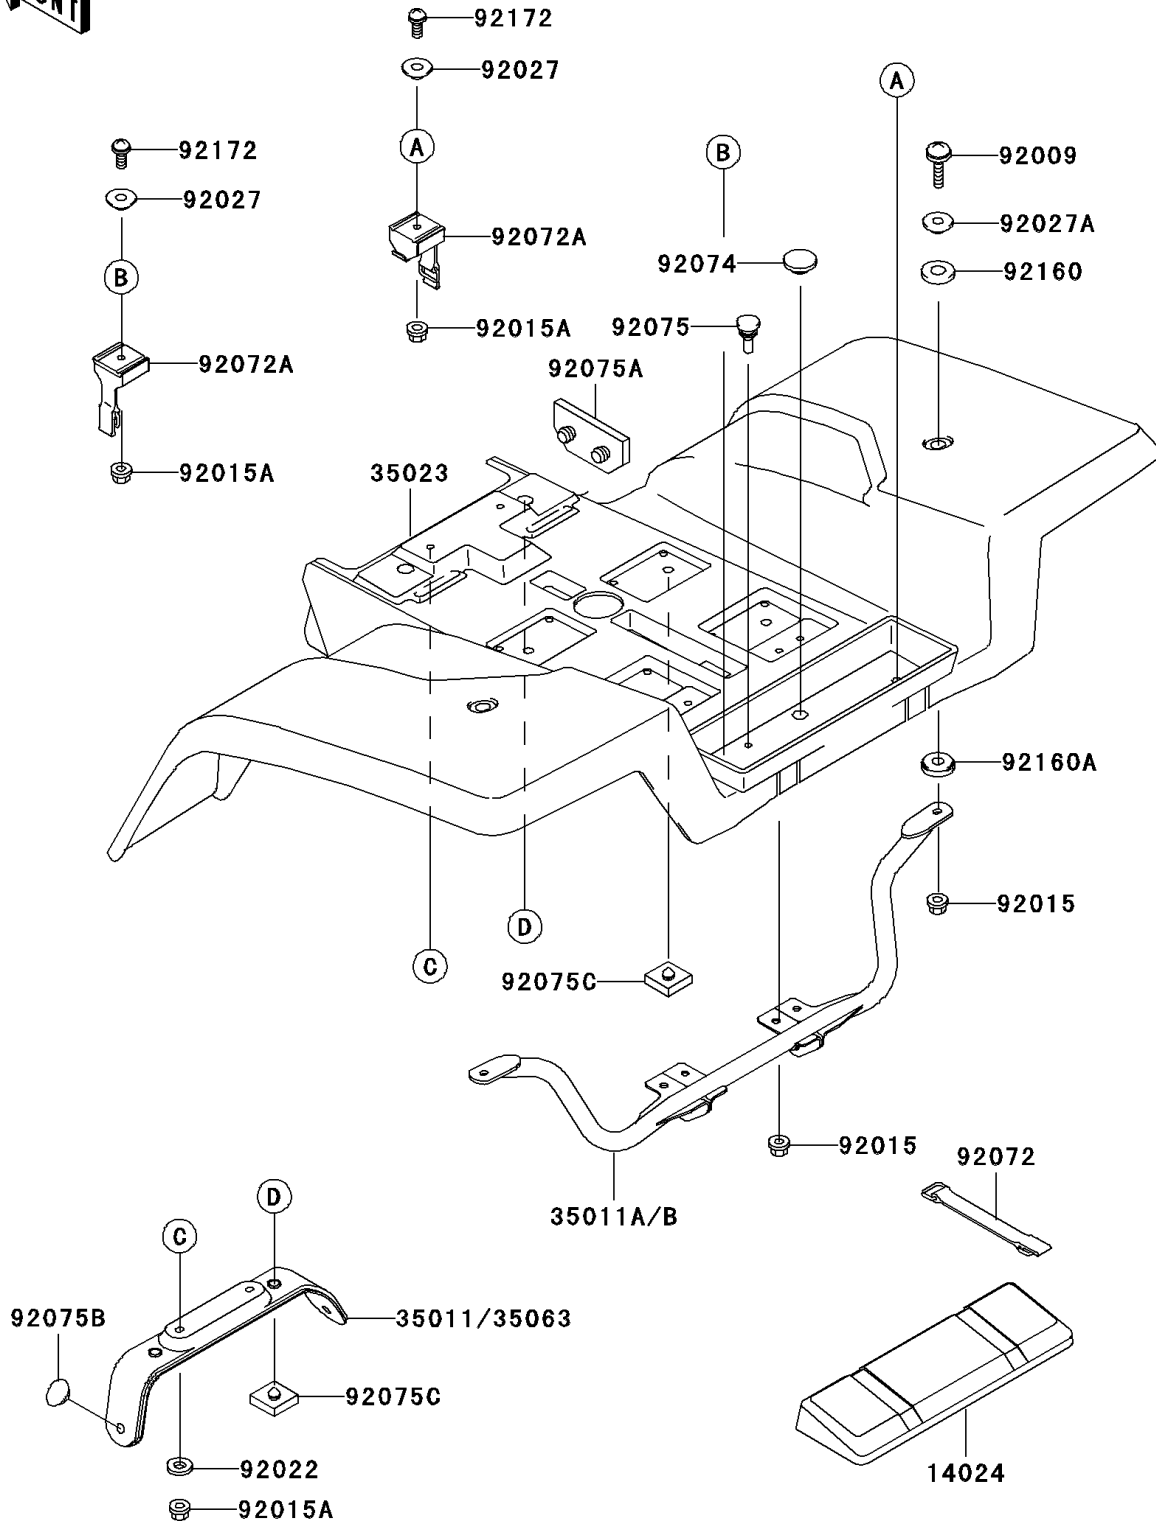

2001 Mojave 250 PARTS DIAGRAM

Rear Fender(s)

F2172

2001 Mojave 250 PARTS LIST

Rear Fender(s)

ITEM NAME	PART NUMBER	QUANTITY
COVER,REAR FENDER,L.GREEN (Ref # 14024)	14024-1283-6W	1
STAY,REAR FENDER,FR,L.GREEN (Ref # 35011)	35011-1644-CC	1
STAY,REAR FENDER,RR,L.GREEN (Ref # 35011A)	35011-1698-CC	1
FENDER-REAR,L.GREEN (Ref # 35023)	35023-1167-6W	1
SCREW,6X25 (Ref # 92009)	92009-1465	2
NUT,FLANGED,6MM,BLACK (Ref # 92015)	92015-1233	6
NUT,LOCK,FLANGED,6MM (Ref # 92015A)	92015-1339	4
WASHER,6.5X20X1.6 (Ref # 92022)	92022-1804	2
COLLAR,L=5.1 (Ref # 92027)	92027-1260	2
COLLAR (Ref # 92027A)	92027-1767	2
BAND,L=150 (Ref # 92072)	92072-1203	2
BAND (Ref # 92072A)	92072-1215	2
PLUG,11X3.2 (Ref # 92074)	92074-038	1
DAMPER (Ref # 92075)	92075-1808	2
DAMPER (Ref # 92075A)	92075-1860	1
DAMPER (Ref # 92075B)	92075-1861	2
DAMPER (Ref # 92075C)	92075-1882	6
DAMPER (Ref # 92160)	92160-1011	2
DAMPER (Ref # 92160A)	92160-1017	2
SCREW,6X14 (Ref # 92172)	92172-0004	2