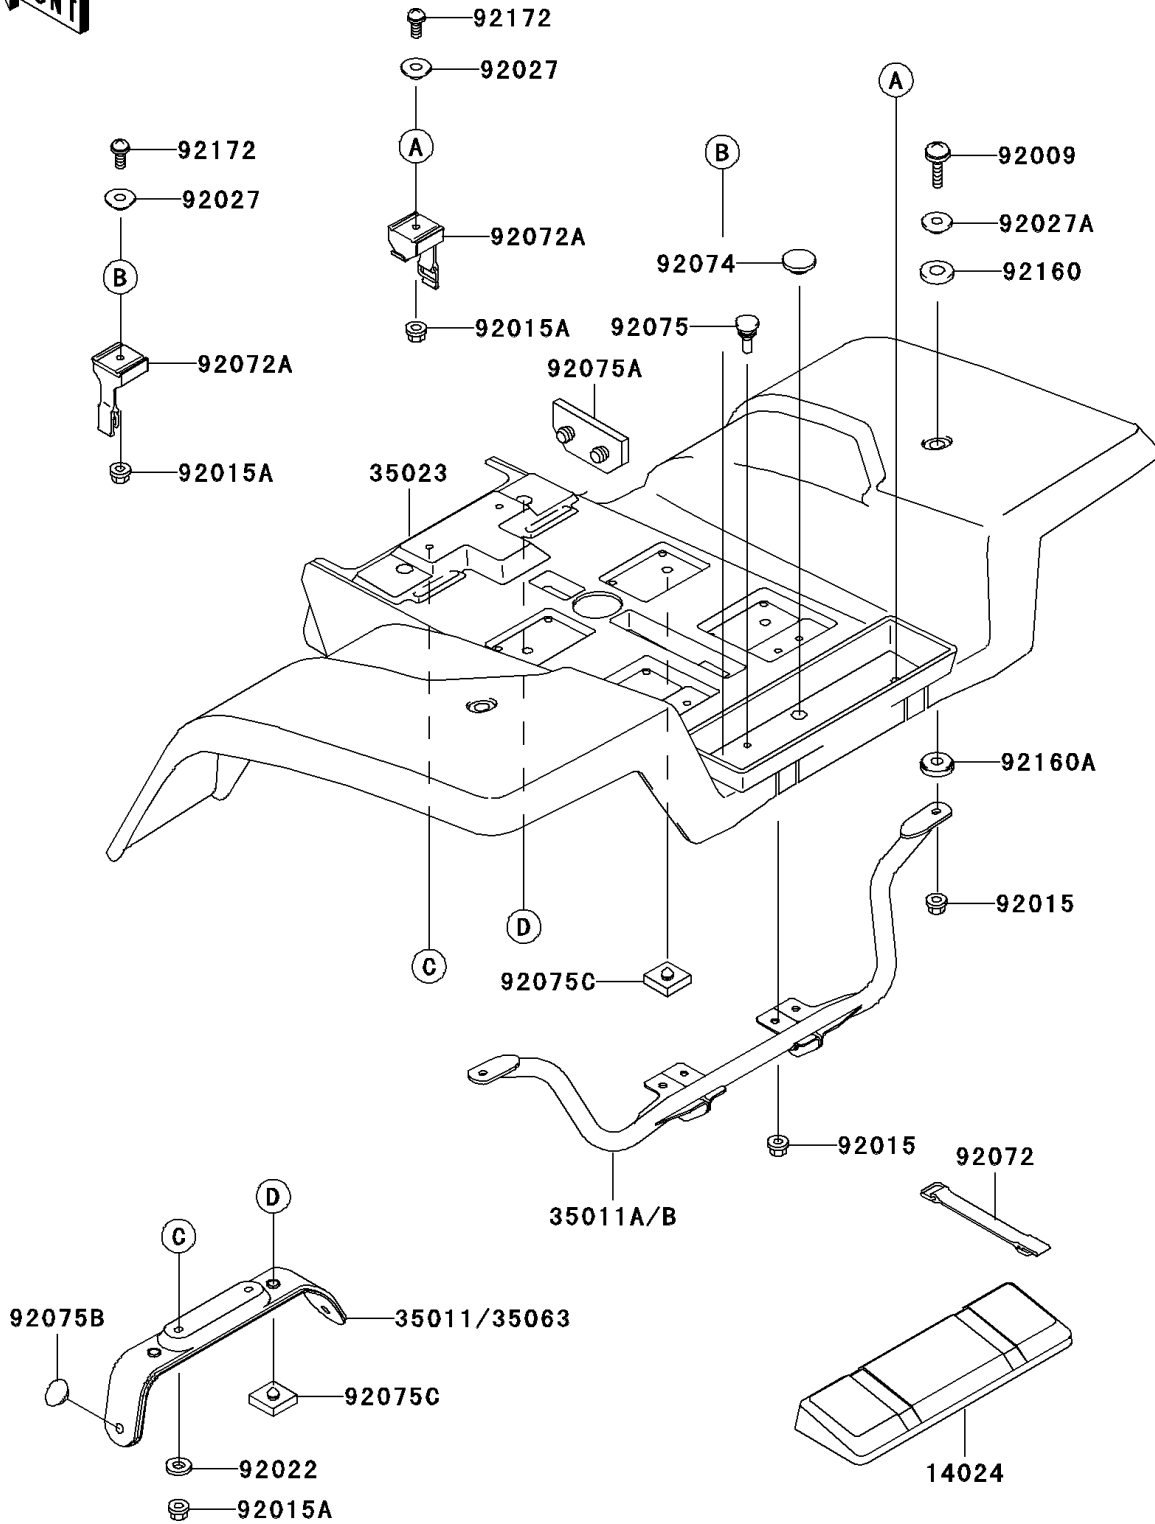

2003 Mojave 250 PARTS DIAGRAM

Rear Fender(s)

F2172

2003 Mojave 250 PARTS LIST

Rear Fender(s)

ITEM NAME	PART NUMBER	QUANTITY
COVER,REAR FENDER,L.GREEN (Ref # 14024)	14024-1283-6W	1
STAY,REAR FENDER,RR,G.GRAY (Ref # 35011B)	35011-1698-HN	1
FENDER-REAR,L.GREEN (Ref # 35023)	35023-1167-6W	1
STAY,REAR FENDER,FR (Ref # 35063)	35063-1170	1
SCREW,6X25 (Ref # 92009)	92009-1465	2
NUT,FLANGED,6MM,BLACK (Ref # 92015)	92015-1233	6
NUT,LOCK,FLANGED,6MM (Ref # 92015A)	92015-1339	4
WASHER,6.5X20X1.6 (Ref # 92022)	92022-1804	2
COLLAR,L=5.1 (Ref # 92027)	92027-1260	2
COLLAR (Ref # 92027A)	92027-1767	2
BAND,L=150 (Ref # 92072)	92072-1203	2
BAND (Ref # 92072A)	92072-1215	2
PLUG,11X3.2 (Ref # 92074)	92074-038	1
DAMPER (Ref # 92075)	92075-1808	2
DAMPER (Ref # 92075A)	92075-1860	1
DAMPER (Ref # 92075B)	92075-1861	2
DAMPER (Ref # 92075C)	92075-1882	6
DAMPER (Ref # 92160)	92160-1011	2
DAMPER (Ref # 92160A)	92160-1017	2
SCREW,6X14 (Ref # 92172)	92172-0004	2