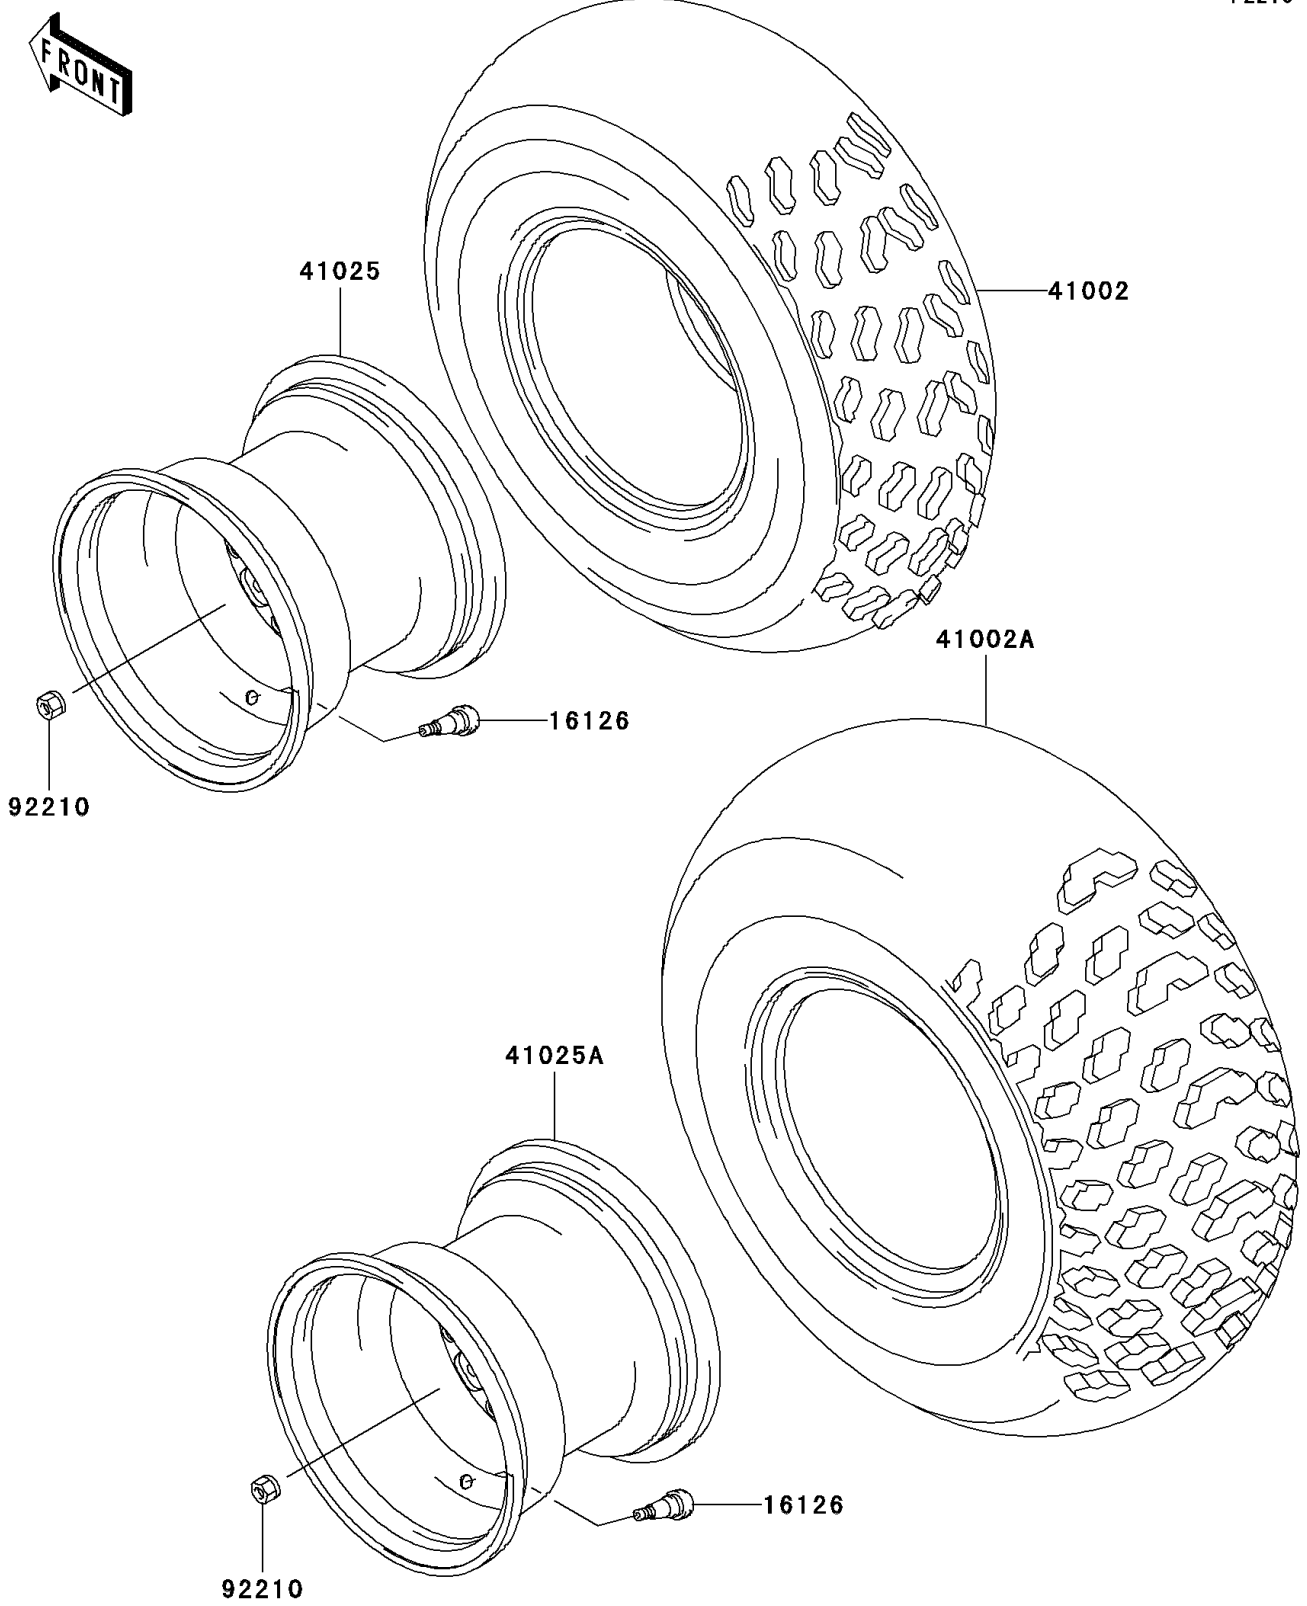

2001 Mojave 250 PARTS DIAGRAM

Wheels/Tires

F2210

2001 Mojave 250 PARTS LIST

Wheels/Tires

ITEM NAME	PART NUMBER	QUANTITY
VALVE (Ref # 16126)	16126-4001	4
TIRE,FR,21X7.00-10,KT846(D) (Ref # 41002)	41002-1588	2
TIRE,RR,AT22X10-10,KT847M(D) (Ref # 41002A)	41002-1671	2
RIM,FR,10X5.5,SILVER NO.40 (Ref # 41025)	41025-1150-5A	2
RIM,RR,10X8.5,SILVER NO.40 (Ref # 41025A)	41025-1151-5A	2
NUT,LOCK,10MM (Ref # 92210)	92210-1204	16