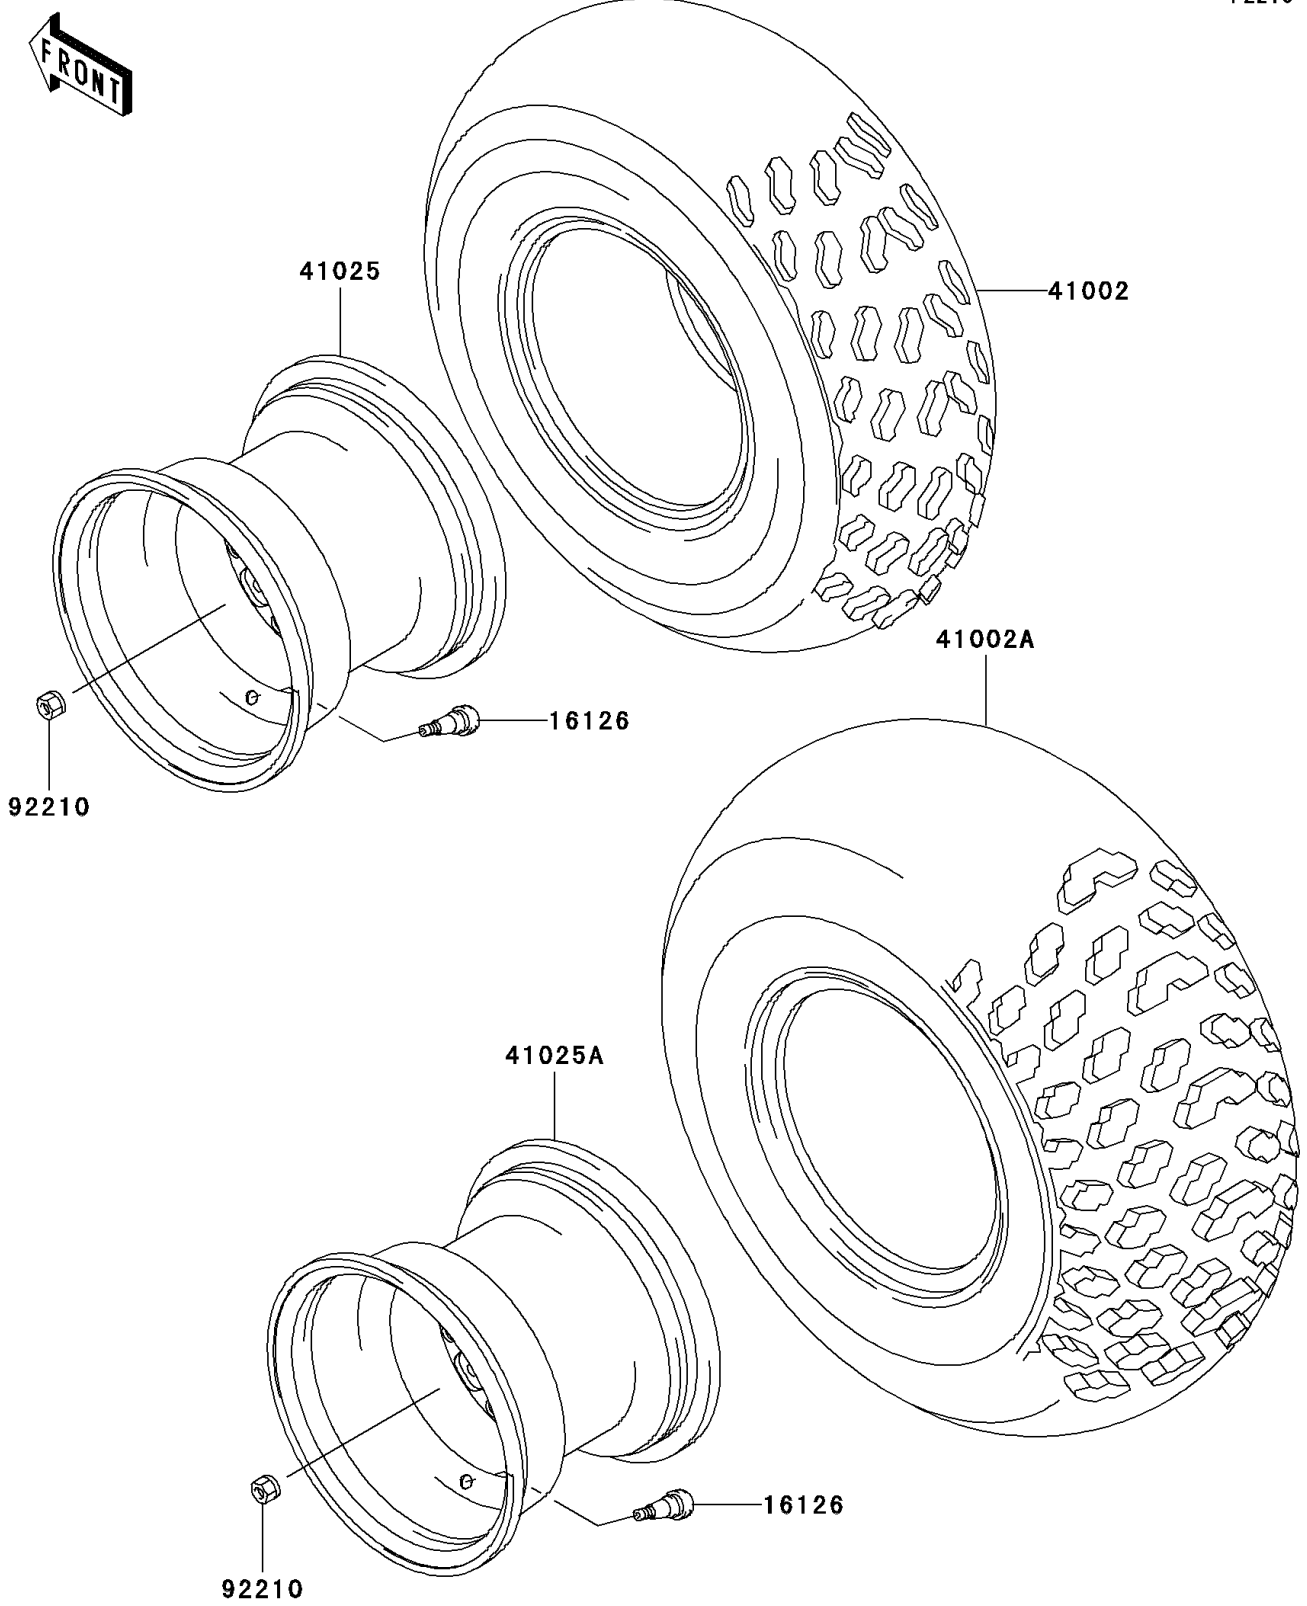

2003 Mojave 250 PARTS DIAGRAM

Wheels/Tires

F2210

2003 Mojave 250 PARTS LIST

Wheels/Tires

ITEM NAME	PART NUMBER	QUANTITY
VALVE (Ref # 16126)	16126-4001	4
TIRE,FR,21X7.00-10,KT846(D) (Ref # 41002)	41002-1588	2
TIRE,RR,AT22X10-10,KT847M(D) (Ref # 41002A)	41002-1671	2
RIM,FR,10X5.5,SILVER NO.40 (Ref # 41025)	41025-1150-5A	2
RIM,RR,10X8.5,SILVER NO.40 (Ref # 41025A)	41025-1151-5A	2
NUT,LOCK,10MM (Ref # 92210)	92210-1204	16