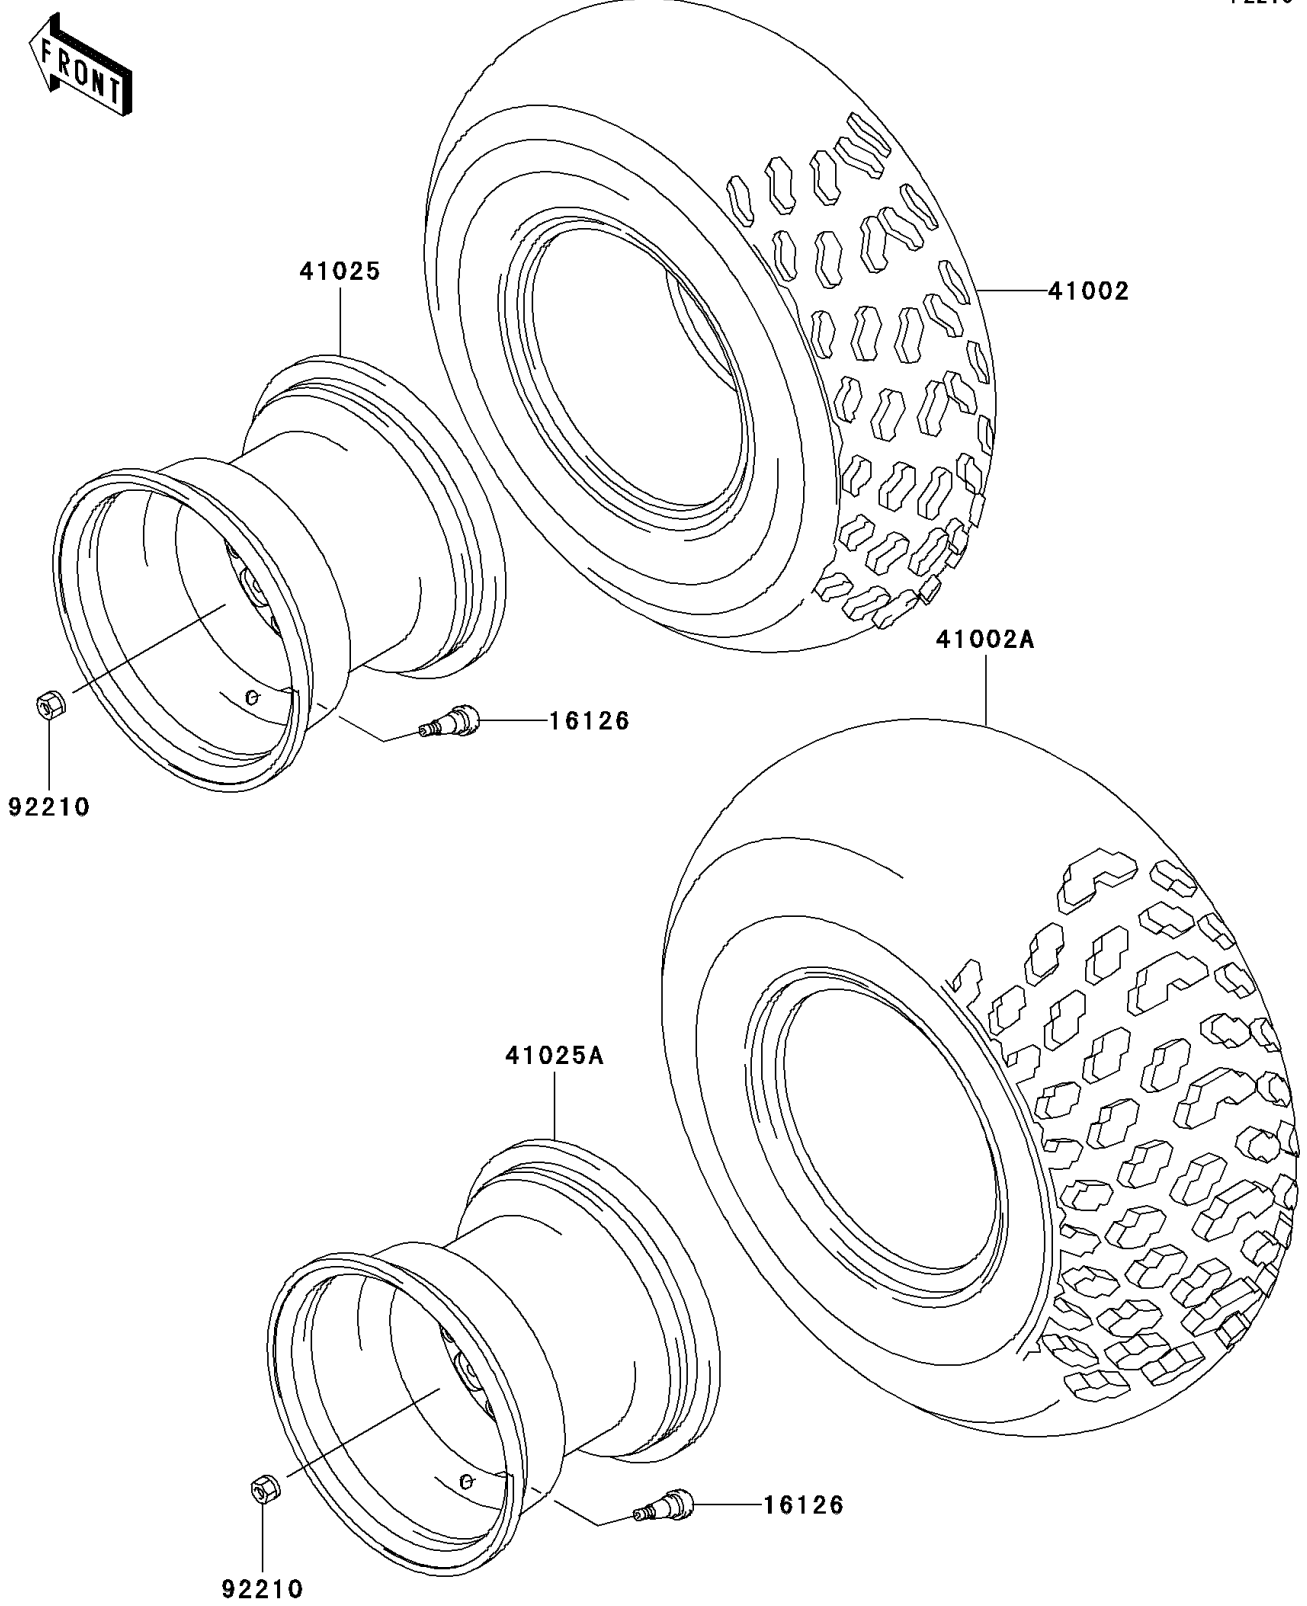

# 2003 Mojave 250 PARTS DIAGRAM

Wheels/Tires

F2210

## 2003 Mojave 250 PARTS LIST

### Wheels/Tires

ITEM NAME	PART NUMBER	QUANTITY
VALVE (Ref # 16126)	16126-4001	4
TIRE,FR,21X7.00-10,KT846(D) (Ref # 41002)	41002-1588	2
TIRE,RR,AT22X10-10,KT847M(D) (Ref # 41002A)	41002-1671	2
RIM,FR,10X5.5,SILVER NO.40 (Ref # 41025)	41025-1150-5A	2
RIM,RR,10X8.5,SILVER NO.40 (Ref # 41025A)	41025-1151-5A	2
NUT,LOCK,10MM (Ref # 92210)	92210-1204	16