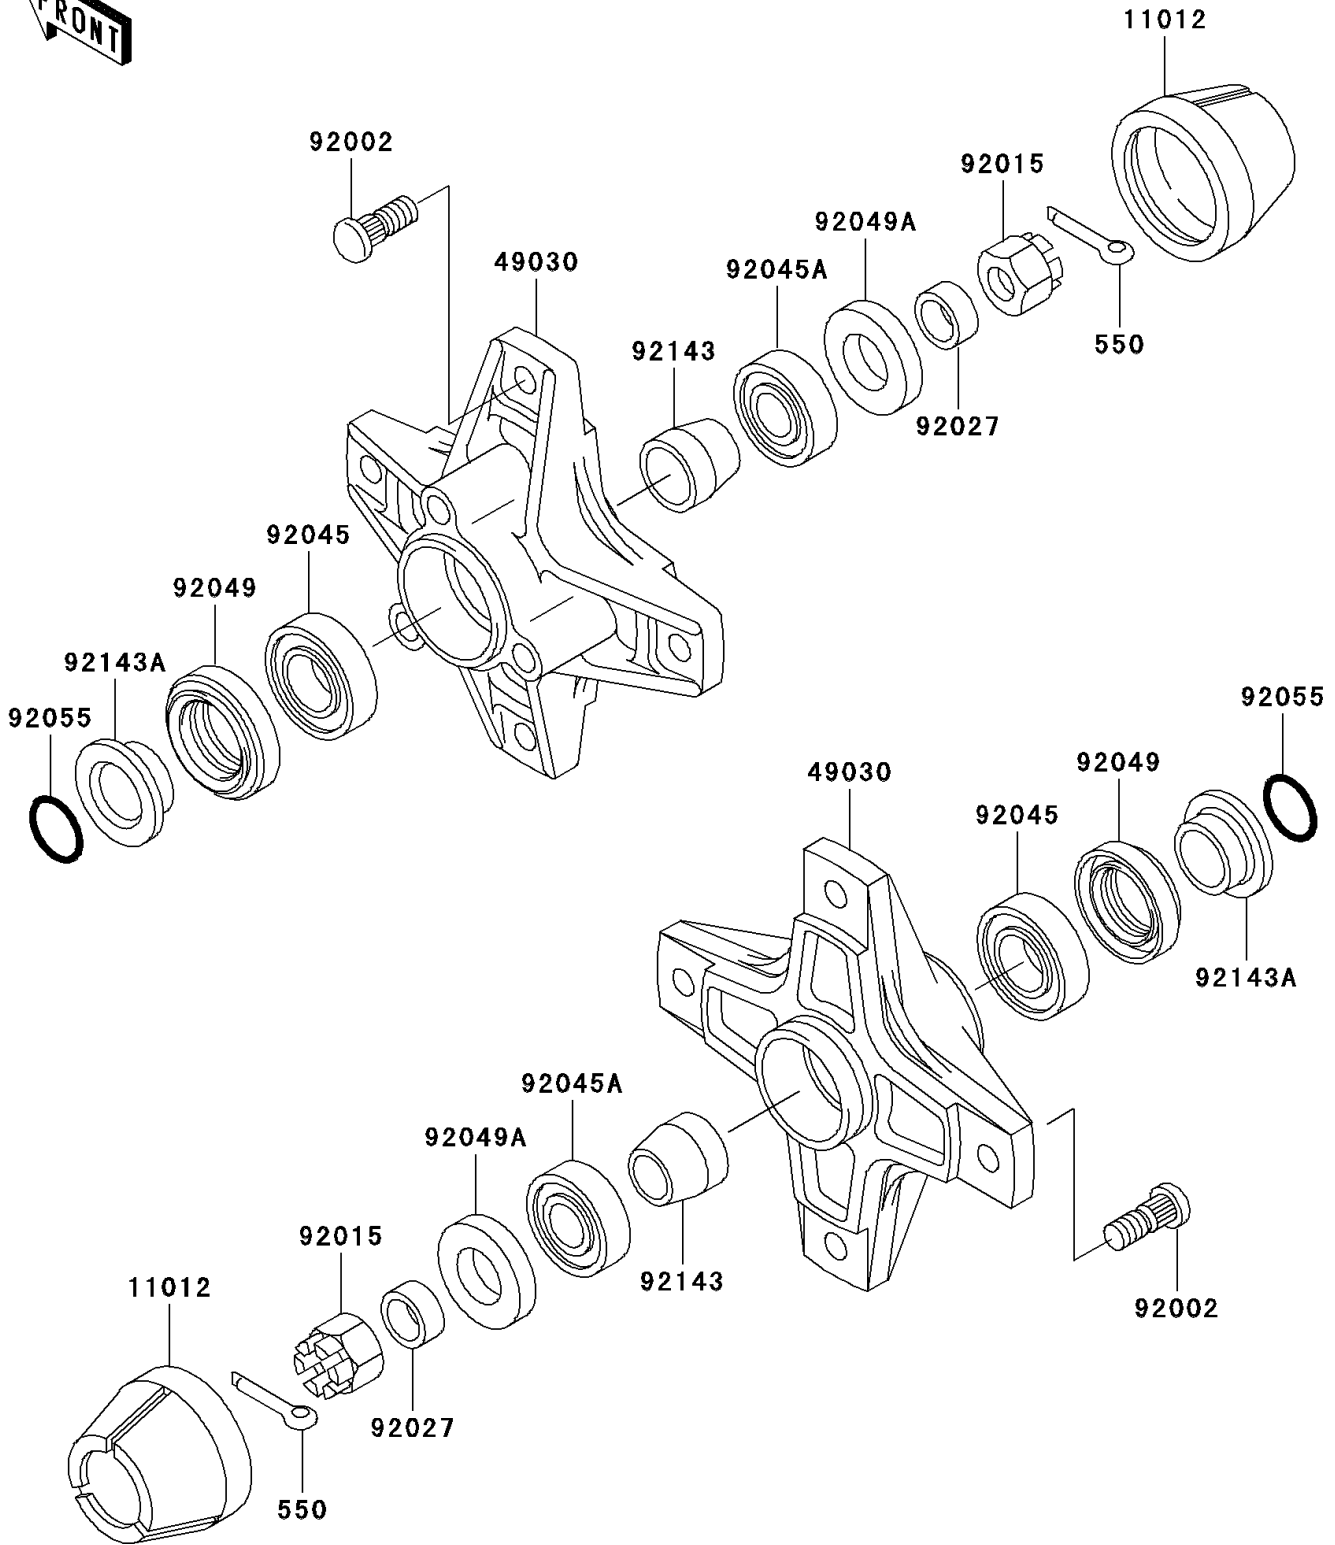

2001 Mojave 250 PARTS DIAGRAM

Front Hub

F2230

2001 Mojave 250 PARTS LIST

Front Hub

ITEM NAME	PART NUMBER	QUANTITY
PIN-COTTER,4.0X30 (Ref # 550)	550D4030	2
CAP,WHEEL (Ref # 11012)	11012-1969	2
HUB,FR (Ref # 49030)	49030-1084	2
BOLT,10X30 (Ref # 92002)	92002-1388	8
NUT,CASTLE,16MM (Ref # 92015)	92015-1947	2
COLLAR,16.0X22X9.5 (Ref # 92027)	92027-1815	2
BEARING-BALL,60/222RS (Ref # 92045)	92045-1170	2
BEARING-BALL,6203DDU2 AV2S (Ref # 92045A)	92045-1228	2
SEAL-OIL,SDD4 28 44 8 (Ref # 92049)	92049-1260	2
SEAL-OIL (Ref # 92049A)	92049-1318	2
RING-O,21.5MM (Ref # 92055)	92055-1293	2
COLLAR,L=25 (Ref # 92143)	92143-1007	2
COLLAR,L=14.1 (Ref # 92143A)	92143-1008	2