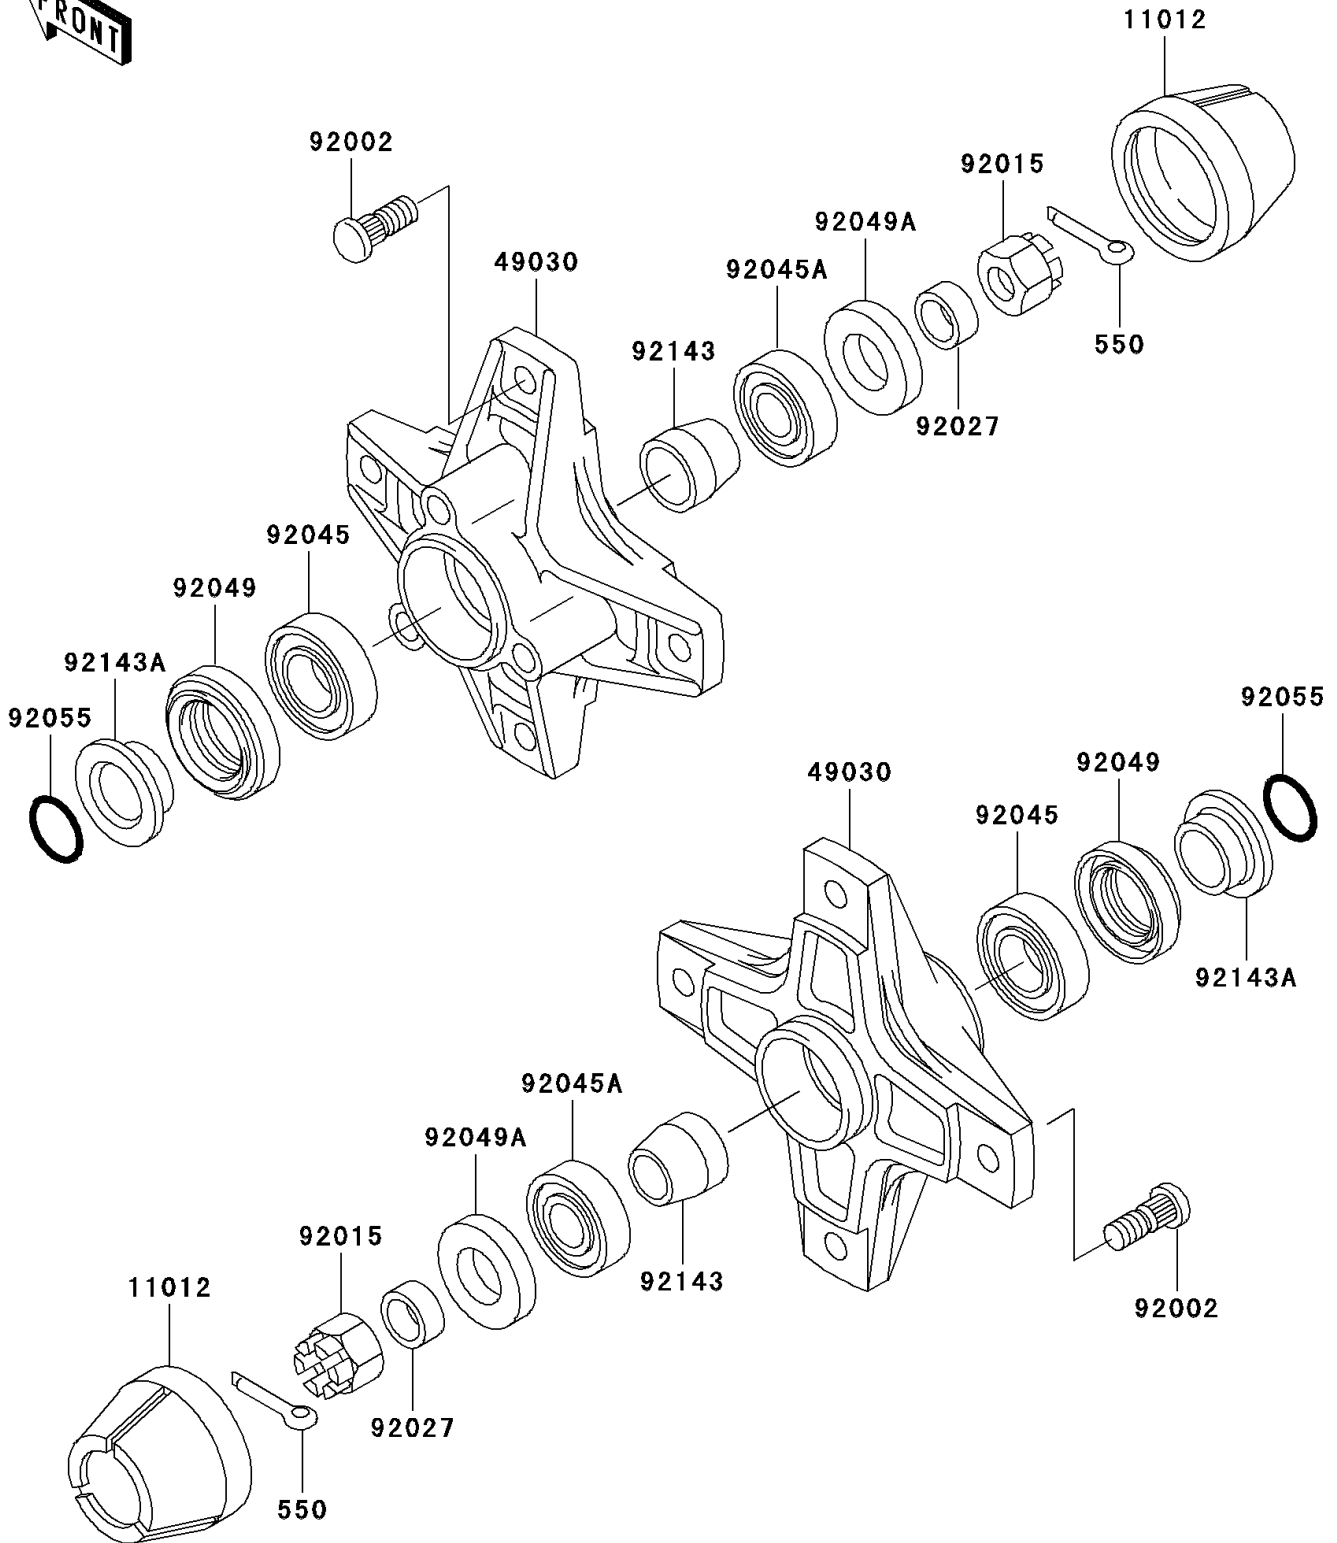

2003 Mojave 250 PARTS DIAGRAM

Front Hub

F2230

2003 Mojave 250 PARTS LIST

Front Hub

ITEM NAME	PART NUMBER	QUANTITY
PIN-COTTER,4.0X30 (Ref # 550)	550D4030	2
CAP,WHEEL (Ref # 11012)	11012-1969	2
HUB,FR (Ref # 49030)	49030-1084	2
BOLT,10X30 (Ref # 92002)	92002-1388	8
NUT,CASTLE,16MM (Ref # 92015)	92015-1947	2
COLLAR,16.0X22X9.5 (Ref # 92027)	92027-1815	2
BEARING-BALL,60/222RS (Ref # 92045)	92045-1170	2
BEARING-BALL,6203DDU2 AV2S (Ref # 92045A)	92045-1228	2
SEAL-OIL,SDD4 28 44 8 (Ref # 92049)	92049-1260	2
SEAL-OIL (Ref # 92049A)	92049-1318	2
RING-O,21.5MM (Ref # 92055)	92055-1293	2
COLLAR,L=25 (Ref # 92143)	92143-1007	2
COLLAR,L=14.1 (Ref # 92143A)	92143-1008	2