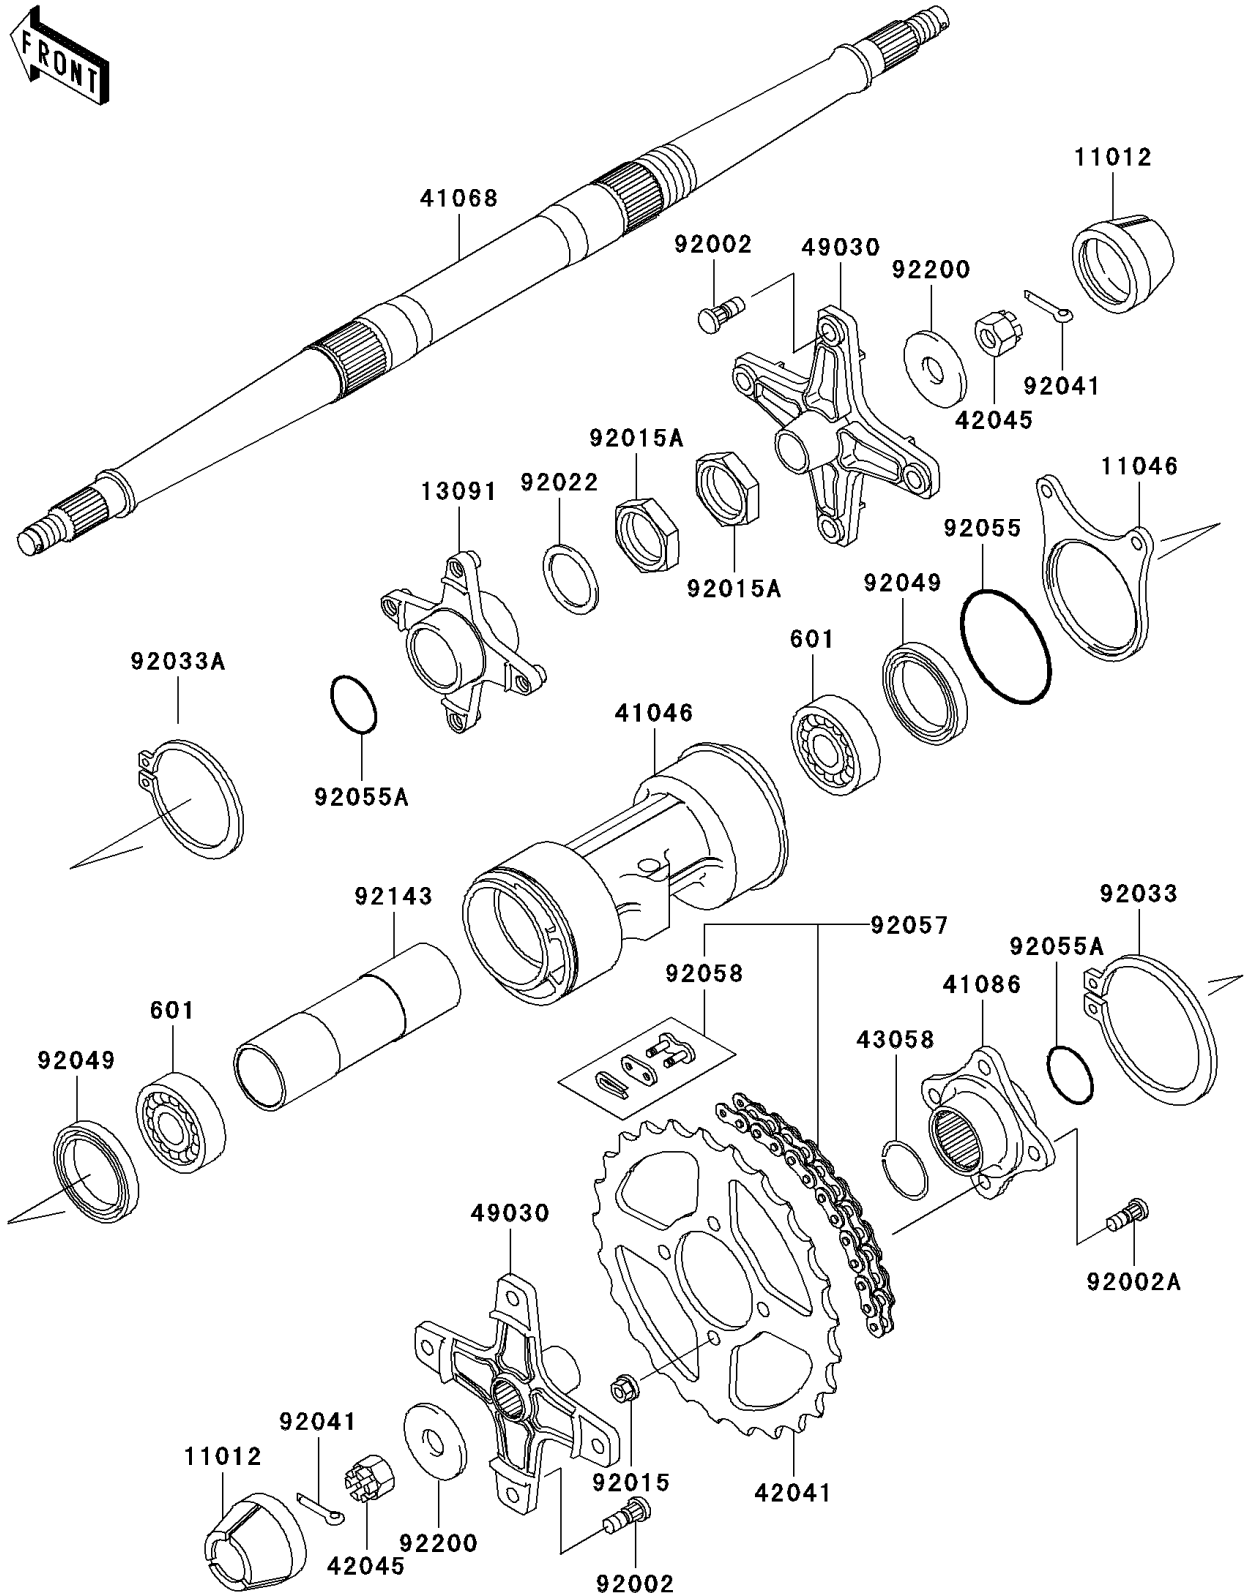

2003 Mojave 250 PARTS DIAGRAM

Rear Hub

F2240

2003 Mojave 250 PARTS LIST

Rear Hub

ITEM NAME	PART NUMBER	QUANTITY
BEARING-BALL,#6008UU (Ref # 601)	601A6008UU	2
CAP,WHEEL (Ref # 11012)	11012-1969	2
BRACKET,CALIPER (Ref # 11046)	11046-1062	1
HOLDER,DISC PLATE (Ref # 13091)	13091-1449	1
HOUSING-BEARING (Ref # 41046)	41046-1086	1
AXLE,RR (Ref # 41068)	41068-1235	1
FLANGE,REAR SPROCKET (Ref # 41086)	41086-1070	1
SPROCKET-HUB,43T (Ref # 42041)	42041-1433	1
NUT,CASTLE,18MM (Ref # 42045)	42045-018	2
RING,SNAP (Ref # 43058)	43058-1060	1
HUB,RR (Ref # 49030)	49030-1078	2
BOLT,10X30 (Ref # 92002)	92002-1388	8
BOLT,10MM (Ref # 92002A)	92002-1459	4
NUT,FLANGED,10MM (Ref # 92015)	92015-1335	4
NUT,LOCK,37MM (Ref # 92015A)	92015-1545	2
WASHER,37.5X48X2.3 (Ref # 92022)	92022-1746	1
RING-SNAP,95MM (Ref # 92033)	92033-1216	1
RING-SNAP,75MM (Ref # 92033A)	92033-1217	1
COTTER,4.0X35 (Ref # 92041)	92041-1053	2
SEAL-OIL (Ref # 92049)	92049-1237	2
RING-O,76MM (Ref # 92055)	92055-1213	1
RING-O,38MM (Ref # 92055A)	92055-1317	2
CHAIN,DRIVE,EK520SR-O2X90L (Ref # 92057)	92057-1254	1
JOINT-CHAIN,DRIVE,EK520SR-O2 (Ref # 92058)	92058-1060	1
COLLAR,L=159 (Ref # 92143)	92143-1036	1
WASHER,18.5X52X4.5 (Ref # 92200)	92200-1474	2