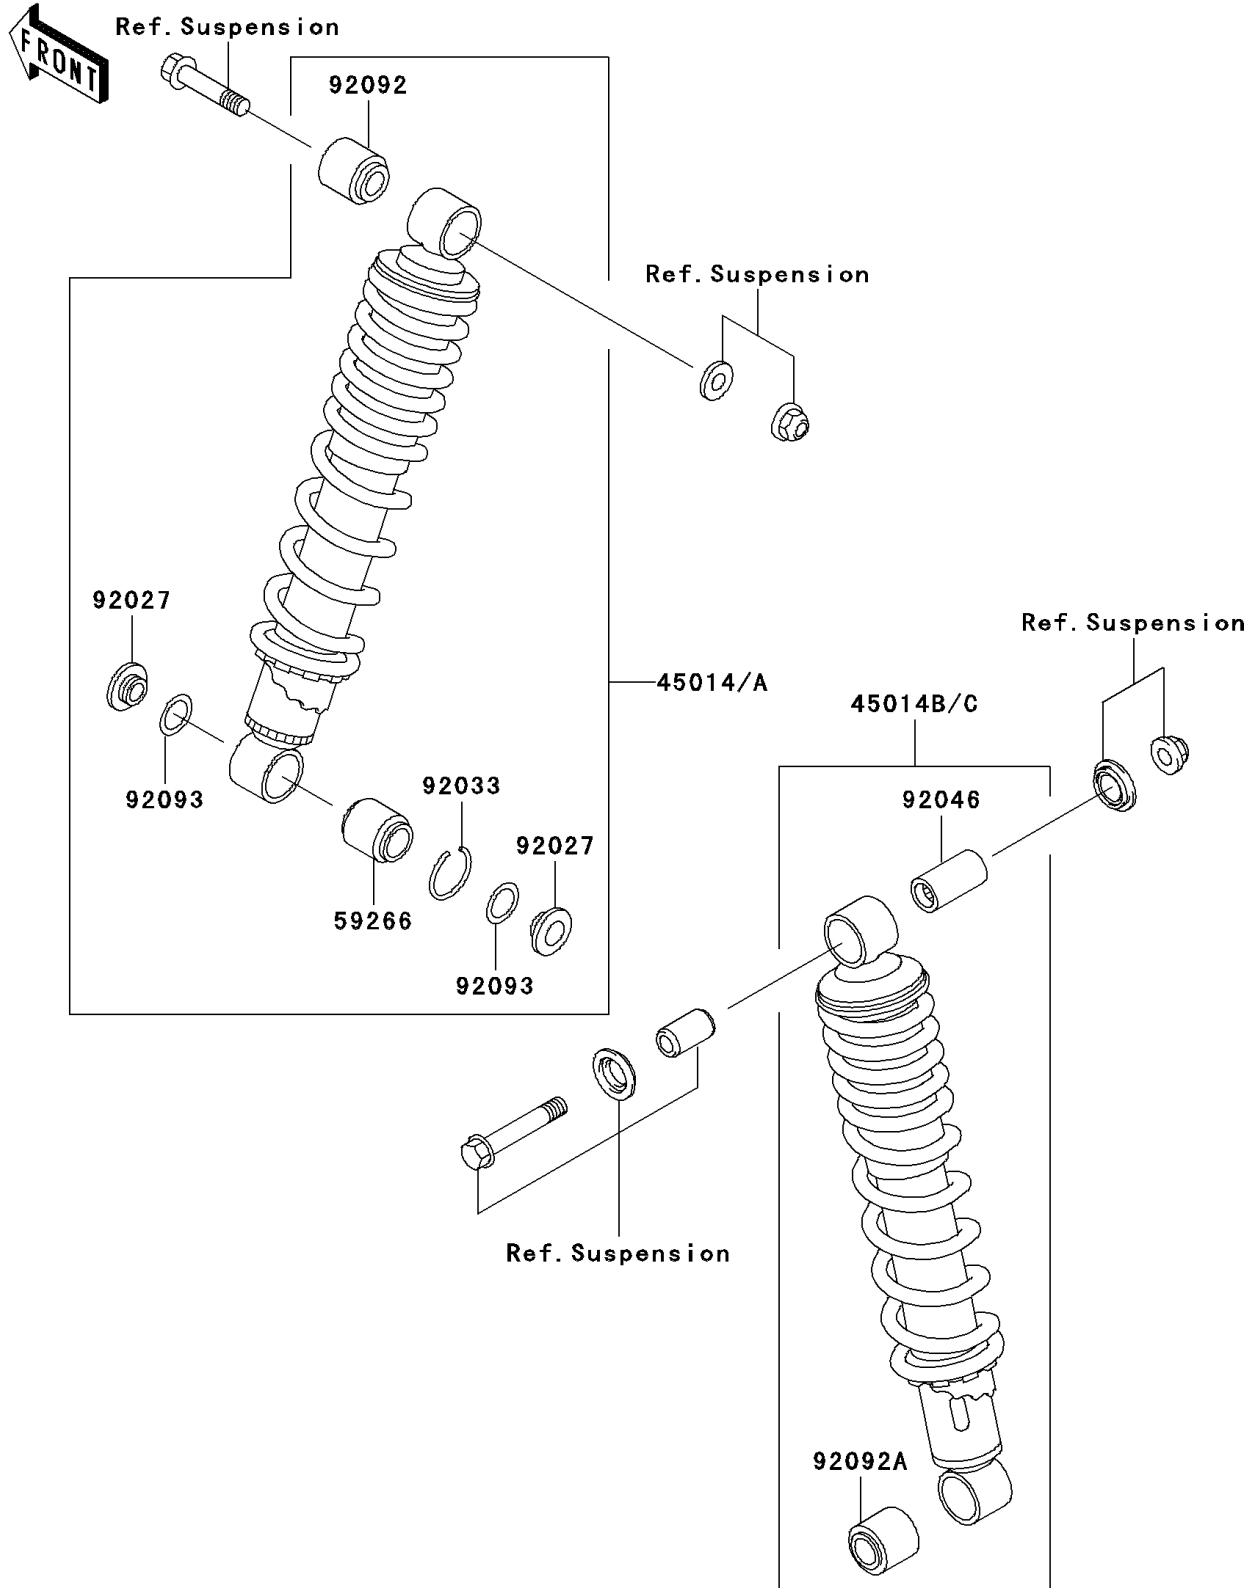

2001 Mojave 250 PARTS DIAGRAM

Shock Absorber(s)

F2280

2001 Mojave 250 PARTS LIST

Shock Absorber(s)

| ITEM NAME | PART NUMBER | QUANTITY |
|---|---------------|----------|
| SHOCKABSORBER,FR,I.SILVER (Ref # 45014A) | 45014-1391-8V | 2 |
| SHOCKABSORBER,RR,I.SILVER (Ref # 45014C) | 45014-1392-8V | 1 |
| JOINT-BALL (Ref # 59266) | 59266-1053 | 2 |
| COLLAR (Ref # 92027) | 92027-1862 | 4 |
| RING-SNAP (Ref # 92033) | 92033-1090 | 2 |
| BEARING-NEEDLE (Ref # 92046) | 92046-1046 | 1 |
| BUSHING-RUBBER,SHOCKABSORBER (Ref # 92092) | 92092-1016 | 2 |
| BUSHING-RUBBER,SHOCKABSORBER (Ref # 92092A) | 92092-1054 | 1 |
| SEAL (Ref # 92093) | 92093-1183 | 4 |