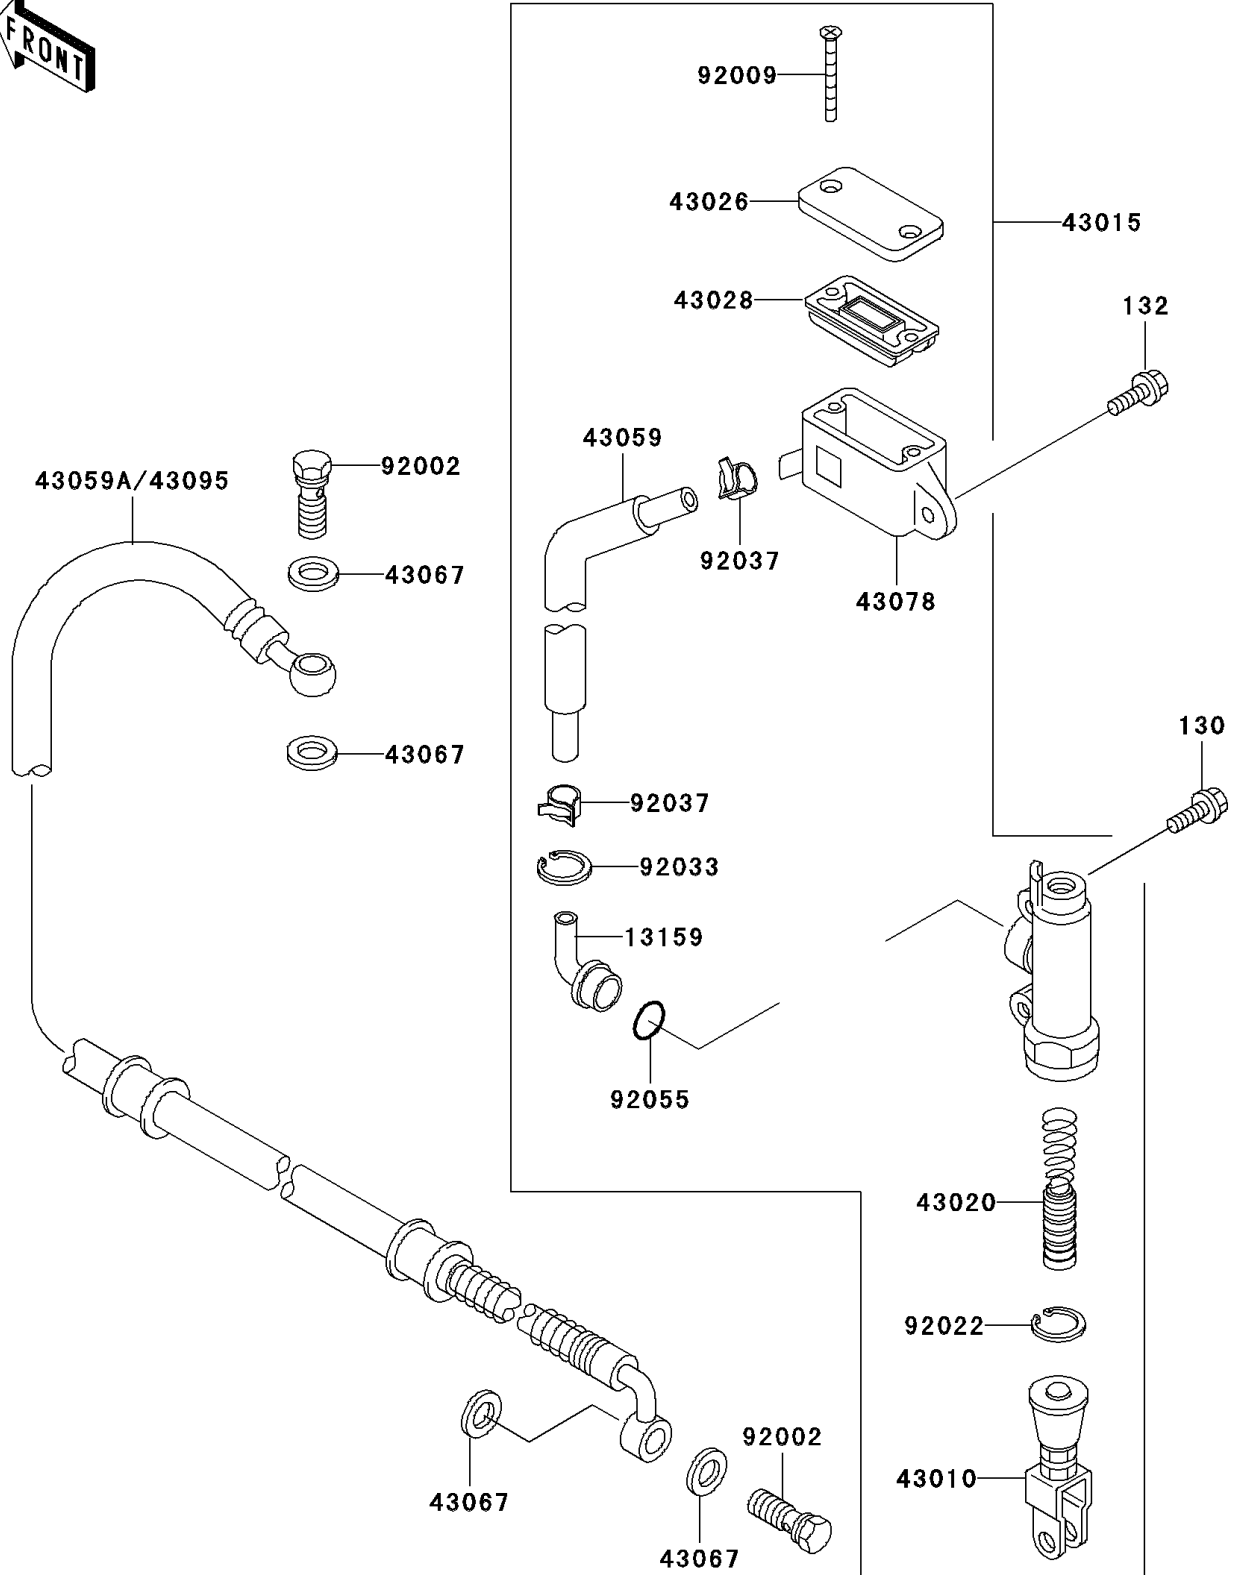

2001 Mojave 250 PARTS DIAGRAM

Rear Master Cylinder

F2293

2001 Mojave 250 PARTS LIST

Rear Master Cylinder

ITEM NAME	PART NUMBER	QUANTITY
BOLT-FLANGED (Ref # 130)	130S0814	2
BOLT-FLANGED-SMALL (Ref # 132)	132G0614	1
CONNECTOR,RR MASTER CYLINDER (Ref # 13159)	13159-1052	1
ROD-ASSY-BRAKE,RR (Ref # 43010)	43010-1060	1
CYLINDER-ASSY-MASTER,RR (Ref # 43015)	43015-1326	1
PISTON-COMP-BRAKE (Ref # 43020)	43020-1063	1
CAP-BRAKE (Ref # 43026)	43026-1022	1
DIAPHRAGM (Ref # 43028)	43028-1061	1
HOSE-BRAKE,RR MASTER CYLINDER (Ref # 43059)	43059-1369	1
HOSE-BRAKE,RR (Ref # 43059A)	43059-1877	1
WASHER,10.5X15X1.5 (Ref # 43067)	43067-001	4
RESERVOIR (Ref # 43078)	43078-1078	1
BOLT,OIL,L=23 (Ref # 92002)	92002-1888	2
SCREW,5MM (Ref # 92009)	92009-1409	2
WASHER,CIRCRIP (Ref # 92022)	92022-1601	1
RING-SNAP,20.5MM (Ref # 92033)	92033-1186	1
CLAMP,BRAKE HOSE (Ref # 92037)	92037-1547	2
RING-O,MASTER CYLINDER (Ref # 92055)	92055-1251	1