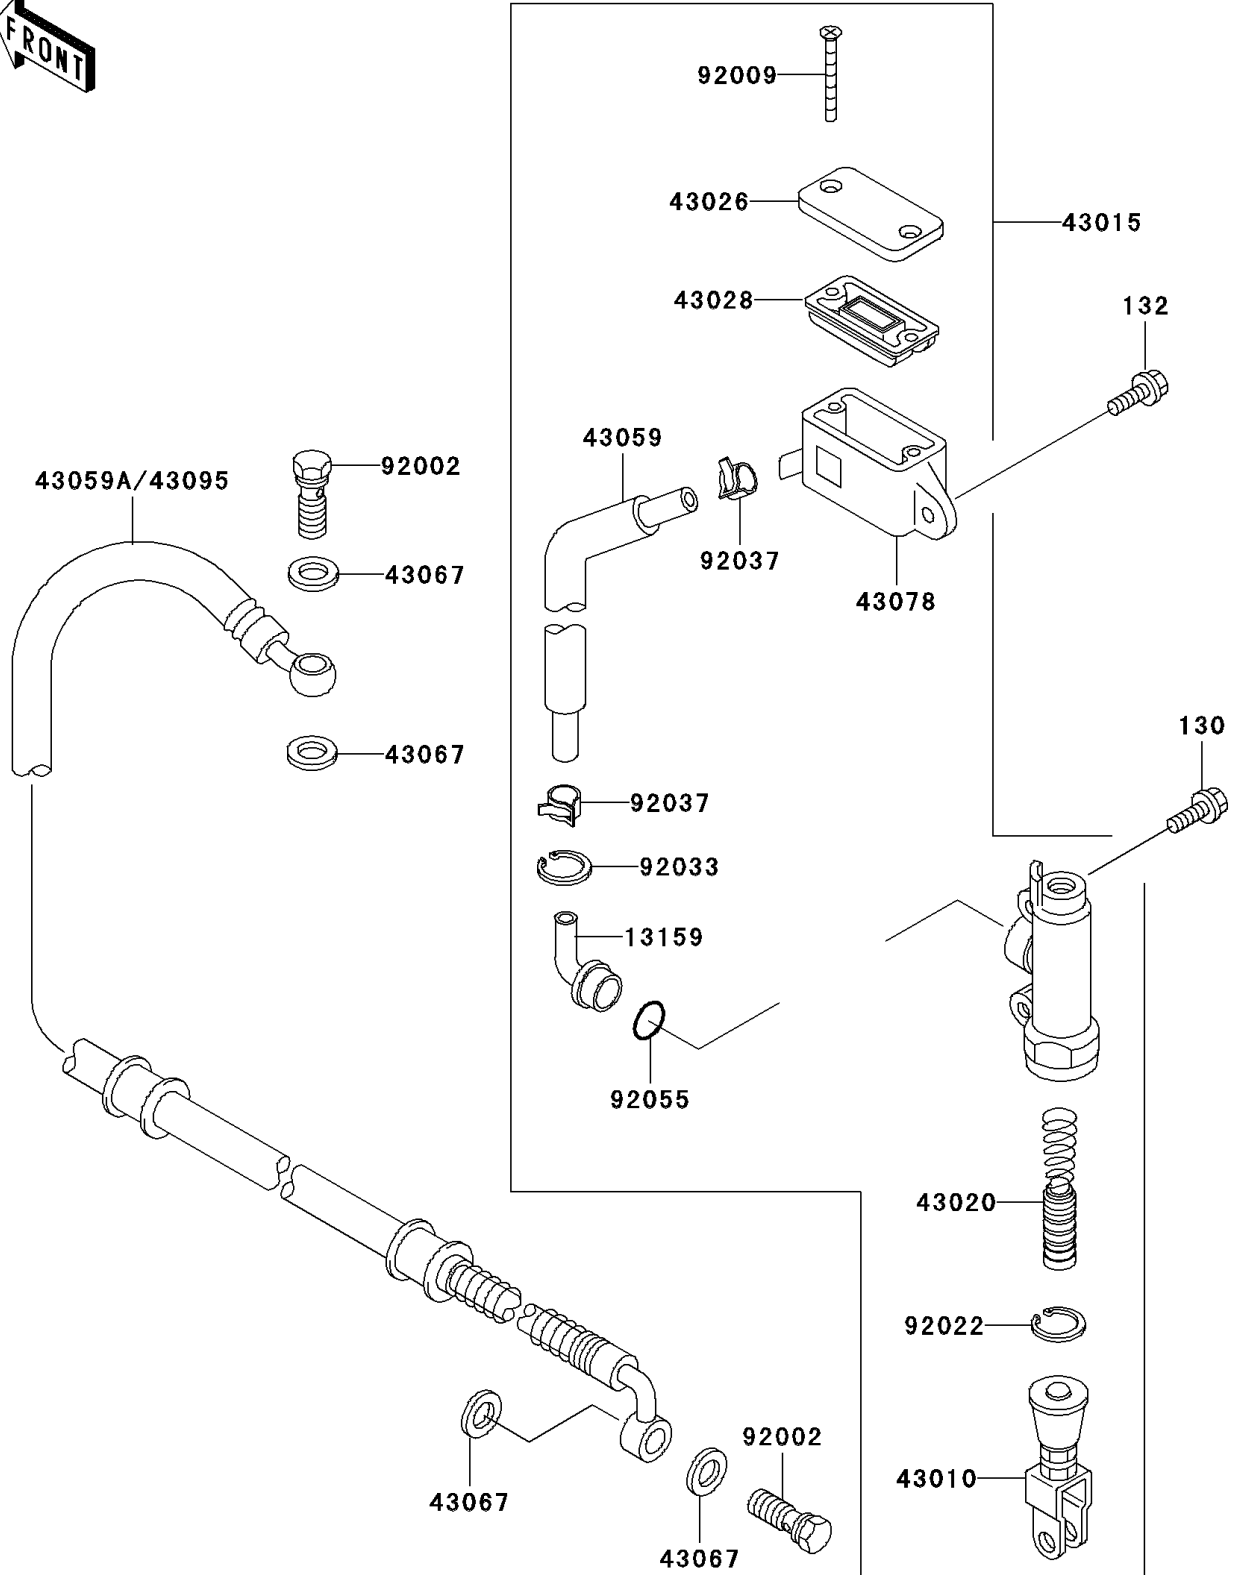

# 2003 Mojave 250 PARTS DIAGRAM

Rear Master Cylinder

F2293

## 2003 Mojave 250 PARTS LIST

### Rear Master Cylinder

ITEM NAME	PART NUMBER	QUANTITY
BOLT-FLANGED (Ref # 130)	130S0814	2
BOLT-FLANGED-SMALL (Ref # 132)	132G0614	1
CONNECTOR,RR MASTER CYLINDER (Ref # 13159)	13159-1052	1
ROD-ASSY-BRAKE,RR (Ref # 43010)	43010-1060	1
CYLINDER-ASSY-MASTER,RR (Ref # 43015)	43015-1326	1
PISTON-COMP-BRAKE (Ref # 43020)	43020-1063	1
CAP-BRAKE (Ref # 43026)	43026-1022	1
DIAPHRAGM (Ref # 43028)	43028-1061	1
HOSE-BRAKE,RR MASTER CYLINDER (Ref # 43059)	43059-1369	1
WASHER,10.5X15X1.5 (Ref # 43067)	43067-001	4
RESERVOIR (Ref # 43078)	43078-1078	1
HOSE-BRAKE,RR (Ref # 43095)	43095-1250	1
BOLT,OIL,L=23 (Ref # 92002)	92002-1888	2
SCREW,5MM (Ref # 92009)	92009-1409	2
WASHER,CIRCRIP (Ref # 92022)	92022-1601	1
RING-SNAP,20.5MM (Ref # 92033)	92033-1186	1
CLAMP,BRAKE HOSE (Ref # 92037)	92037-1547	2
RING-O,MASTER CYLINDER (Ref # 92055)	92055-1251	1