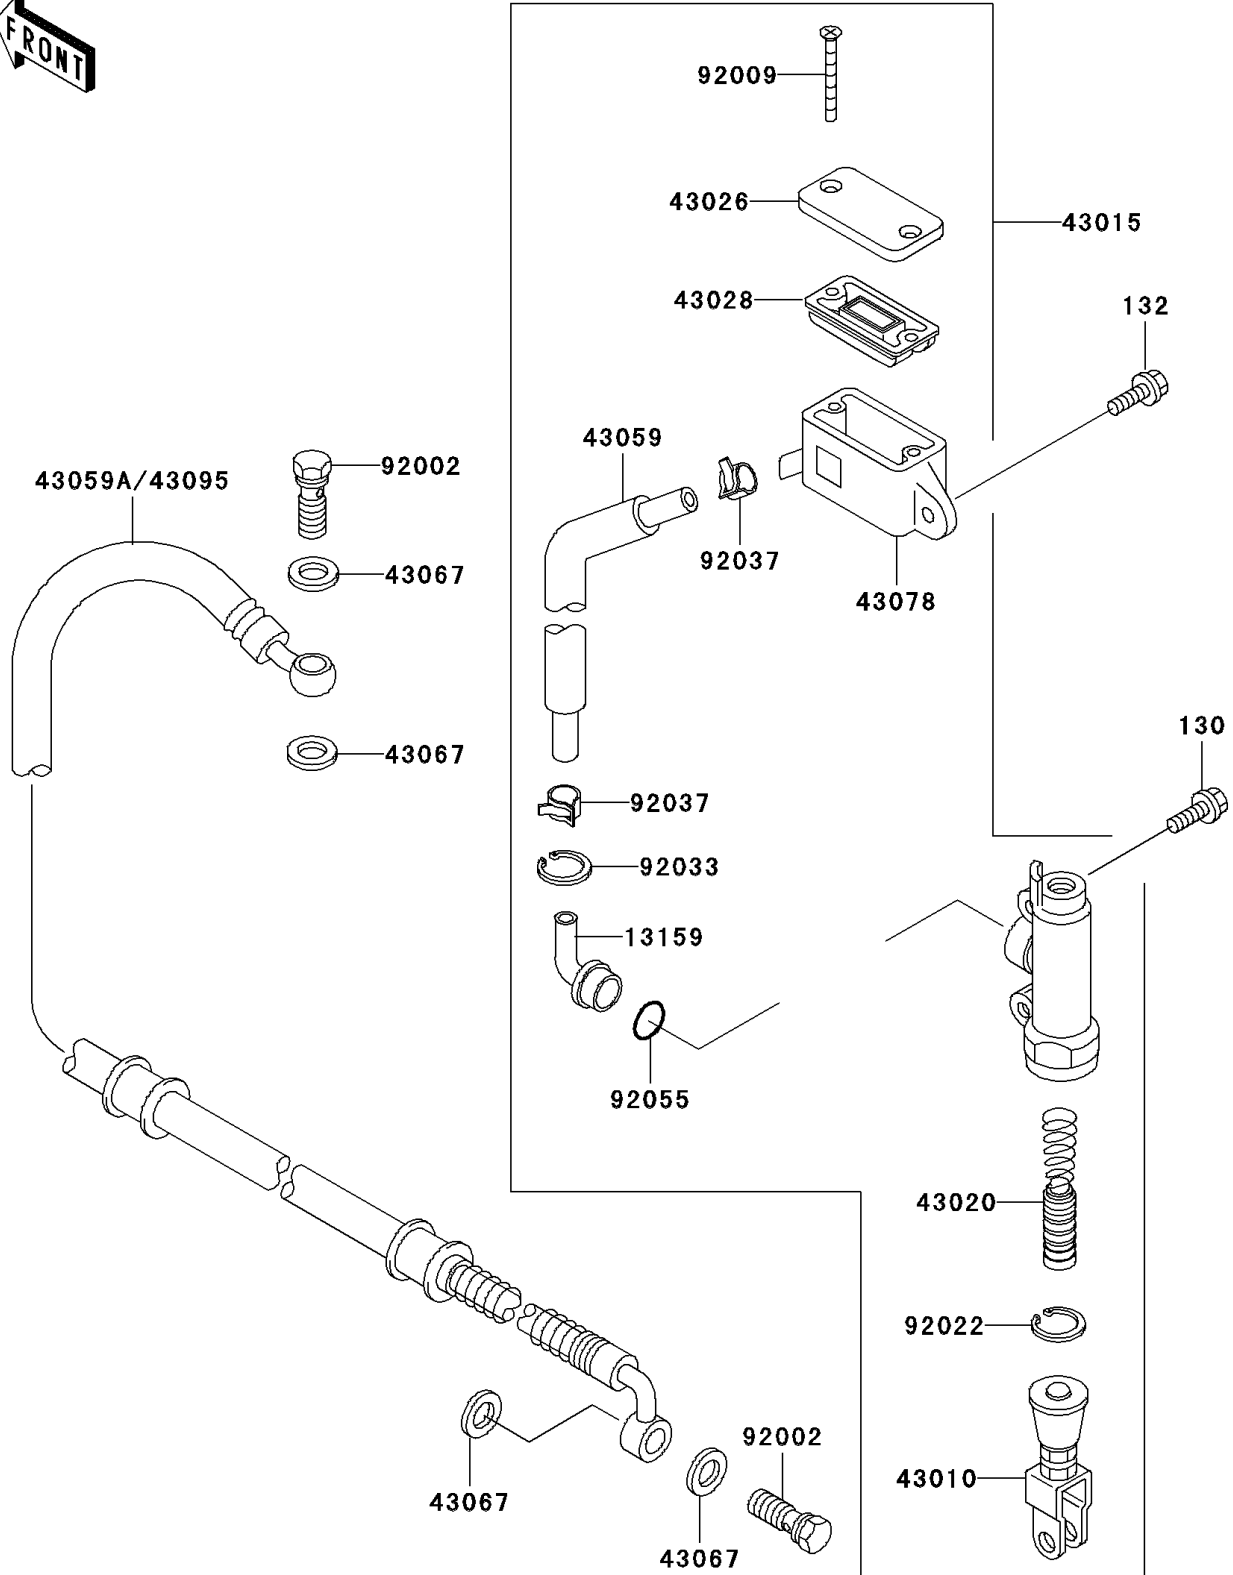

2004 KFX 250 Mojave PARTS DIAGRAM

Rear Master Cylinder

F2293

2004 KFX 250 Mojave PARTS LIST

Rear Master Cylinder

ITEM NAME	PART NUMBER	QUANTITY
BOLT-FLANGED (Ref # 130)	130S0814	2
BOLT-FLANGED-SMALL (Ref # 132)	132G0614	1
CONNECTOR,RR MASTER CYLINDER (Ref # 13159)	13159-1052	1
ROD-ASSY-BRAKE,RR (Ref # 43010)	43010-1060	1
CYLINDER-ASSY-MASTER,RR (Ref # 43015)	43015-1326	1
PISTON-COMP-BRAKE (Ref # 43020)	43020-1063	1
CAP-BRAKE (Ref # 43026)	43026-1022	1
DIAPHRAGM (Ref # 43028)	43028-1061	1
HOSE-BRAKE,RR MASTER CYLINDER (Ref # 43059)	43059-1369	1
WASHER,10.5X15X1.5 (Ref # 43067)	43067-001	4
RESERVOIR (Ref # 43078)	43078-1078	1
HOSE-BRAKE,RR (Ref # 43095)	43095-1250	1
BOLT,OIL,L=23 (Ref # 92002)	92002-1888	2
SCREW,5MM (Ref # 92009)	92009-1409	2
WASHER,CIRCRIP (Ref # 92022)	92022-1601	1
RING-SNAP,20.5MM (Ref # 92033)	92033-1186	1
CLAMP,BRAKE HOSE (Ref # 92037)	92037-1547	2
RING-O,MASTER CYLINDER (Ref # 92055)	92055-1251	1