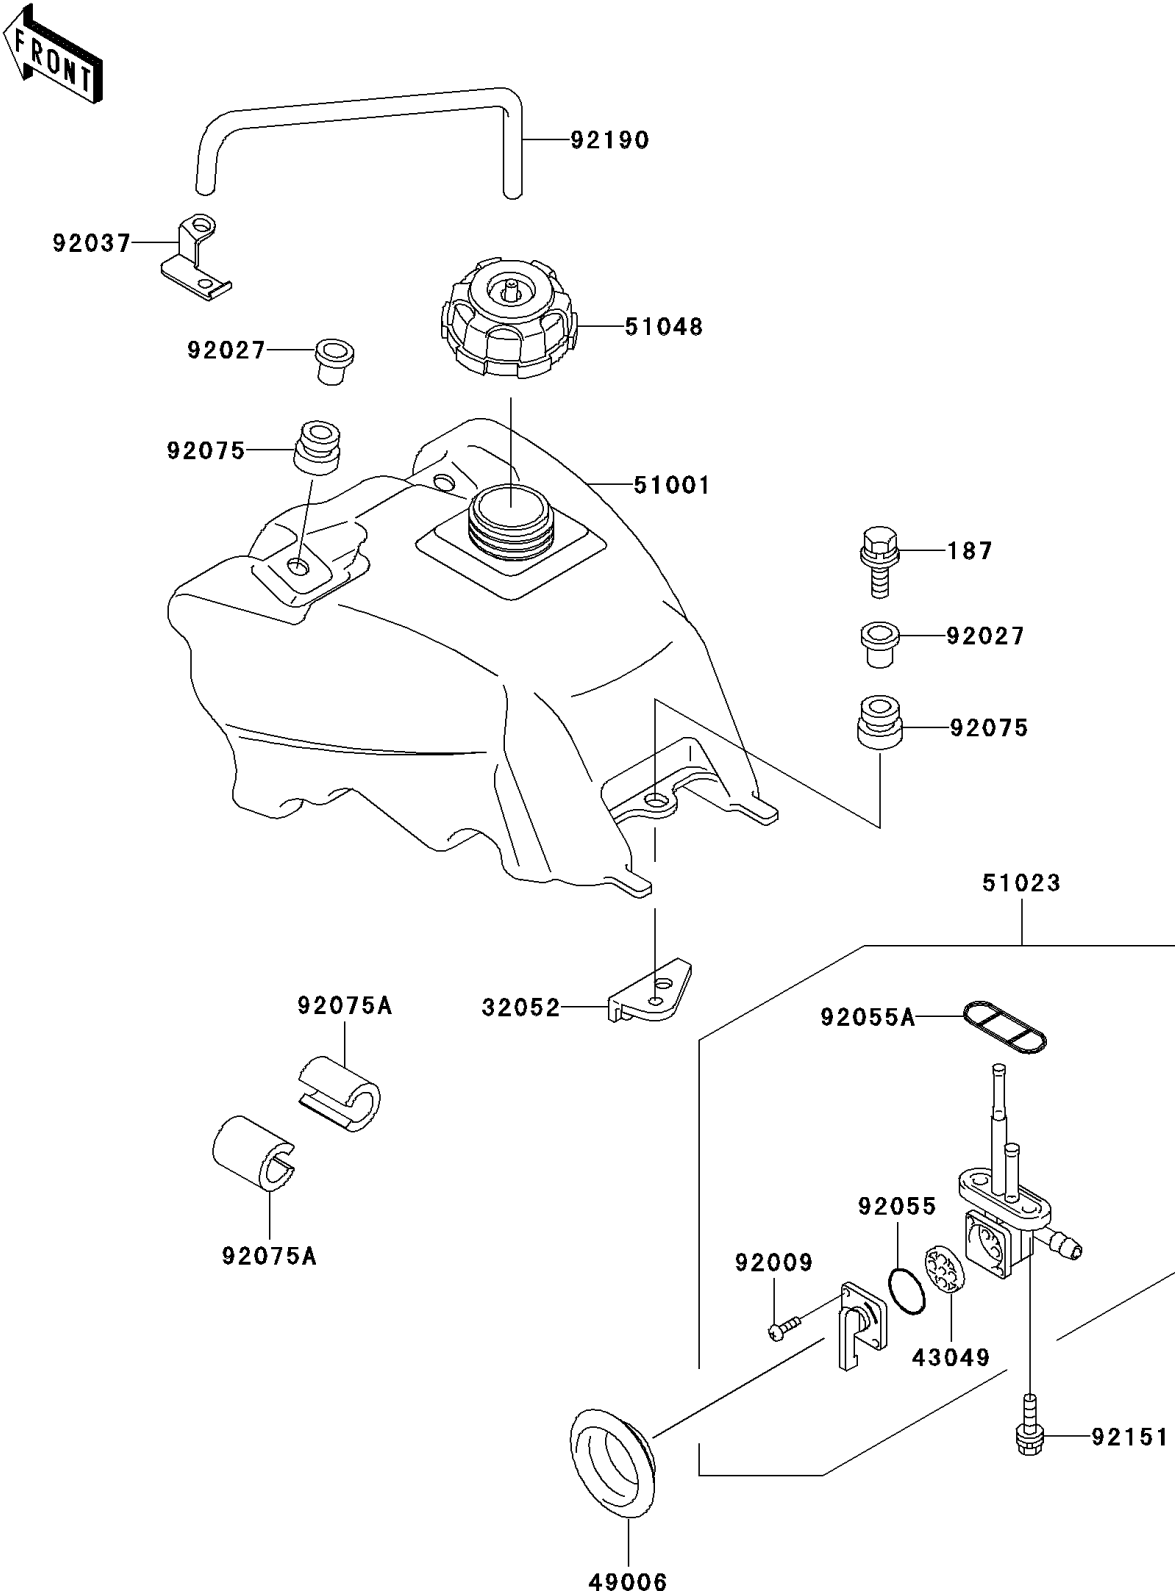

2001 Mojave 250 PARTS DIAGRAM

Fuel Tank

F2410

2001 Mojave 250 PARTS LIST

Fuel Tank

ITEM NAME	PART NUMBER	QUANTITY
BOLT-UPSET-WSP (Ref # 187)	187D0630	1
BRACKET-TANK (Ref # 32052)	32052-1232	1
PACKING,VALVE (Ref # 43049)	43049-1102	1
BOOT (Ref # 49006)	49006-1192	1
TANK-COMP-FUEL (Ref # 51001)	51001-1482	1
TAP-ASSY,FUEL (Ref # 51023)	51023-1349	1
CAP-ASSY-TANK,FUEL (Ref # 51048)	51048-1133	1
SCREW,3X5 (Ref # 92009)	92009-1123	2
COLLAR,L=16.1 (Ref # 92027)	92027-1847	3
CLAMP,TUBE (Ref # 92037)	92037-1961	1
RING-O,FUEL TAP LEVER (Ref # 92055)	92055-1111	1
RING-O,FUEL TAP PACKING (Ref # 92055A)	92055-1348	1
DAMPER (Ref # 92075)	92075-1787	3
DAMPER,FUEL TANK (Ref # 92075A)	92075-1835	2
BOLT,6X14 (Ref # 92151)	92151-1198	2
TUBE,4.7X9.5X350 (Ref # 92190)	92190-1022	1