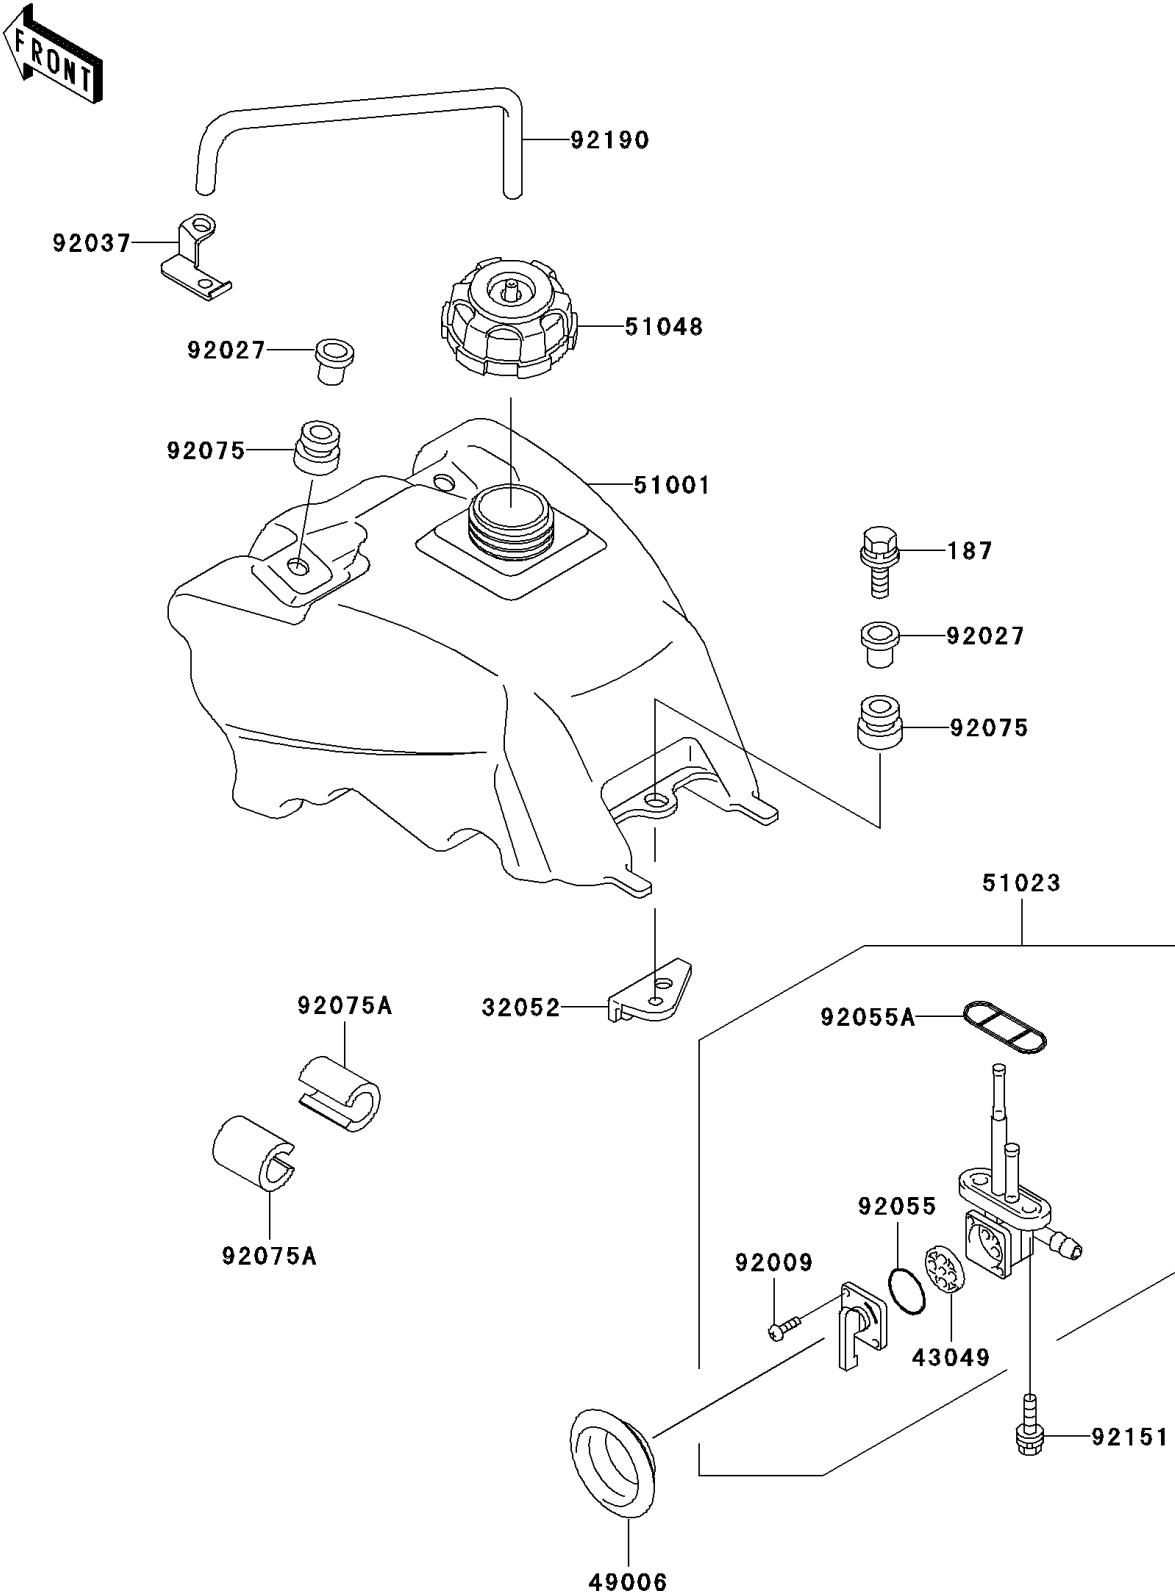

# 2003 Mojave 250 PARTS DIAGRAM

Fuel Tank

F2410

## 2003 Mojave 250 PARTS LIST

### Fuel Tank

ITEM NAME	PART NUMBER	QUANTITY
BOLT-UPSET-WSP (Ref # 187)	187D0630	1
BRACKET-TANK (Ref # 32052)	32052-1232	1
PACKING,VALVE (Ref # 43049)	43049-1102	1
BOOT (Ref # 49006)	49006-1192	1
TANK-COMP-FUEL (Ref # 51001)	51001-1482	1
TAP-ASSY,FUEL (Ref # 51023)	51023-1349	1
CAP-ASSY-TANK,FUEL (Ref # 51048)	51048-1133	1
SCREW,3X5 (Ref # 92009)	92009-1123	2
COLLAR,L=16.1 (Ref # 92027)	92027-1847	3
CLAMP,TUBE (Ref # 92037)	92037-1961	1
RING-O,FUEL TAP LEVER (Ref # 92055)	92055-1111	1
RING-O,FUEL TAP PACKING (Ref # 92055A)	92055-1348	1
DAMPER (Ref # 92075)	92075-1787	3
DAMPER,FUEL TANK (Ref # 92075A)	92075-1835	2
BOLT,6X14 (Ref # 92151)	92151-1198	2
TUBE,4.7X9.5X350 (Ref # 92190)	92190-1022	1