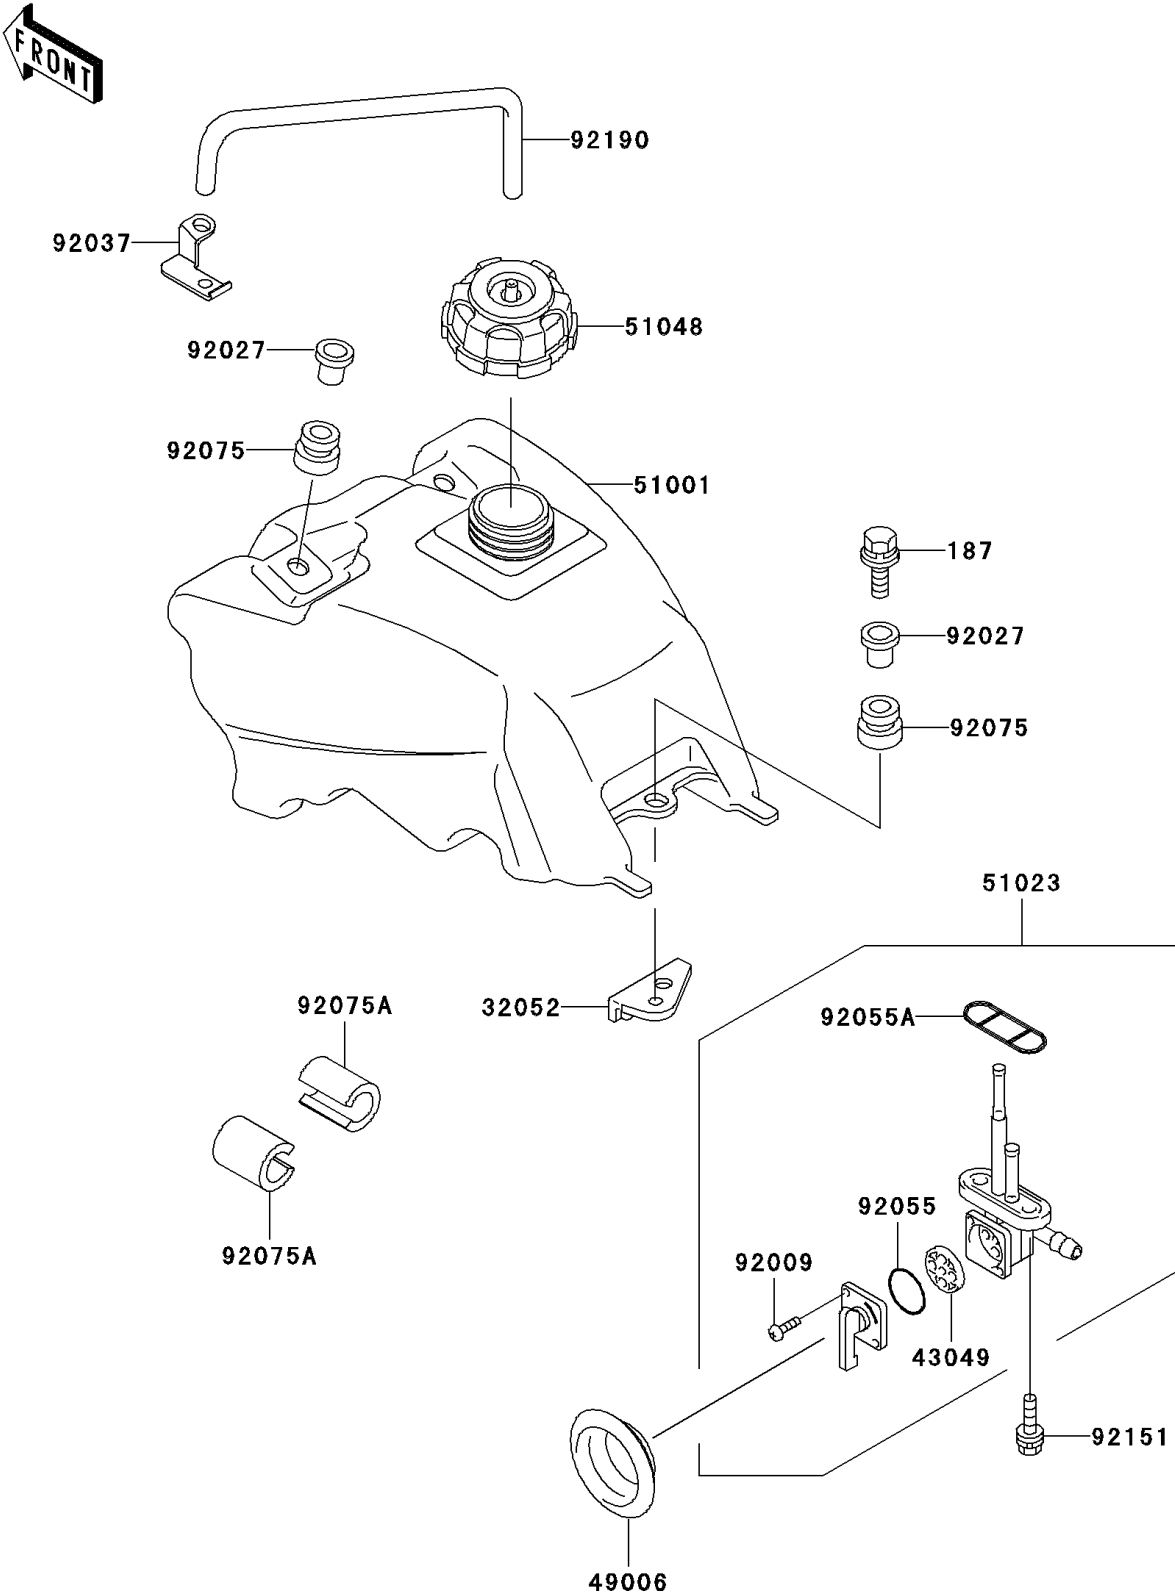

2003 Mojave 250 PARTS DIAGRAM

Fuel Tank

F2410

2003 Mojave 250 PARTS LIST

Fuel Tank

ITEM NAME	PART NUMBER	QUANTITY
BOLT-UPSET-WSP (Ref # 187)	187D0630	1
BRACKET-TANK (Ref # 32052)	32052-1232	1
PACKING,VALVE (Ref # 43049)	43049-1102	1
BOOT (Ref # 49006)	49006-1192	1
TANK-COMP-FUEL (Ref # 51001)	51001-1482	1
TAP-ASSY,FUEL (Ref # 51023)	51023-1349	1
CAP-ASSY-TANK,FUEL (Ref # 51048)	51048-1133	1
SCREW,3X5 (Ref # 92009)	92009-1123	2
COLLAR,L=16.1 (Ref # 92027)	92027-1847	3
CLAMP,TUBE (Ref # 92037)	92037-1961	1
RING-O,FUEL TAP LEVER (Ref # 92055)	92055-1111	1
RING-O,FUEL TAP PACKING (Ref # 92055A)	92055-1348	1
DAMPER (Ref # 92075)	92075-1787	3
DAMPER,FUEL TANK (Ref # 92075A)	92075-1835	2
BOLT,6X14 (Ref # 92151)	92151-1198	2
TUBE,4.7X9.5X350 (Ref # 92190)	92190-1022	1