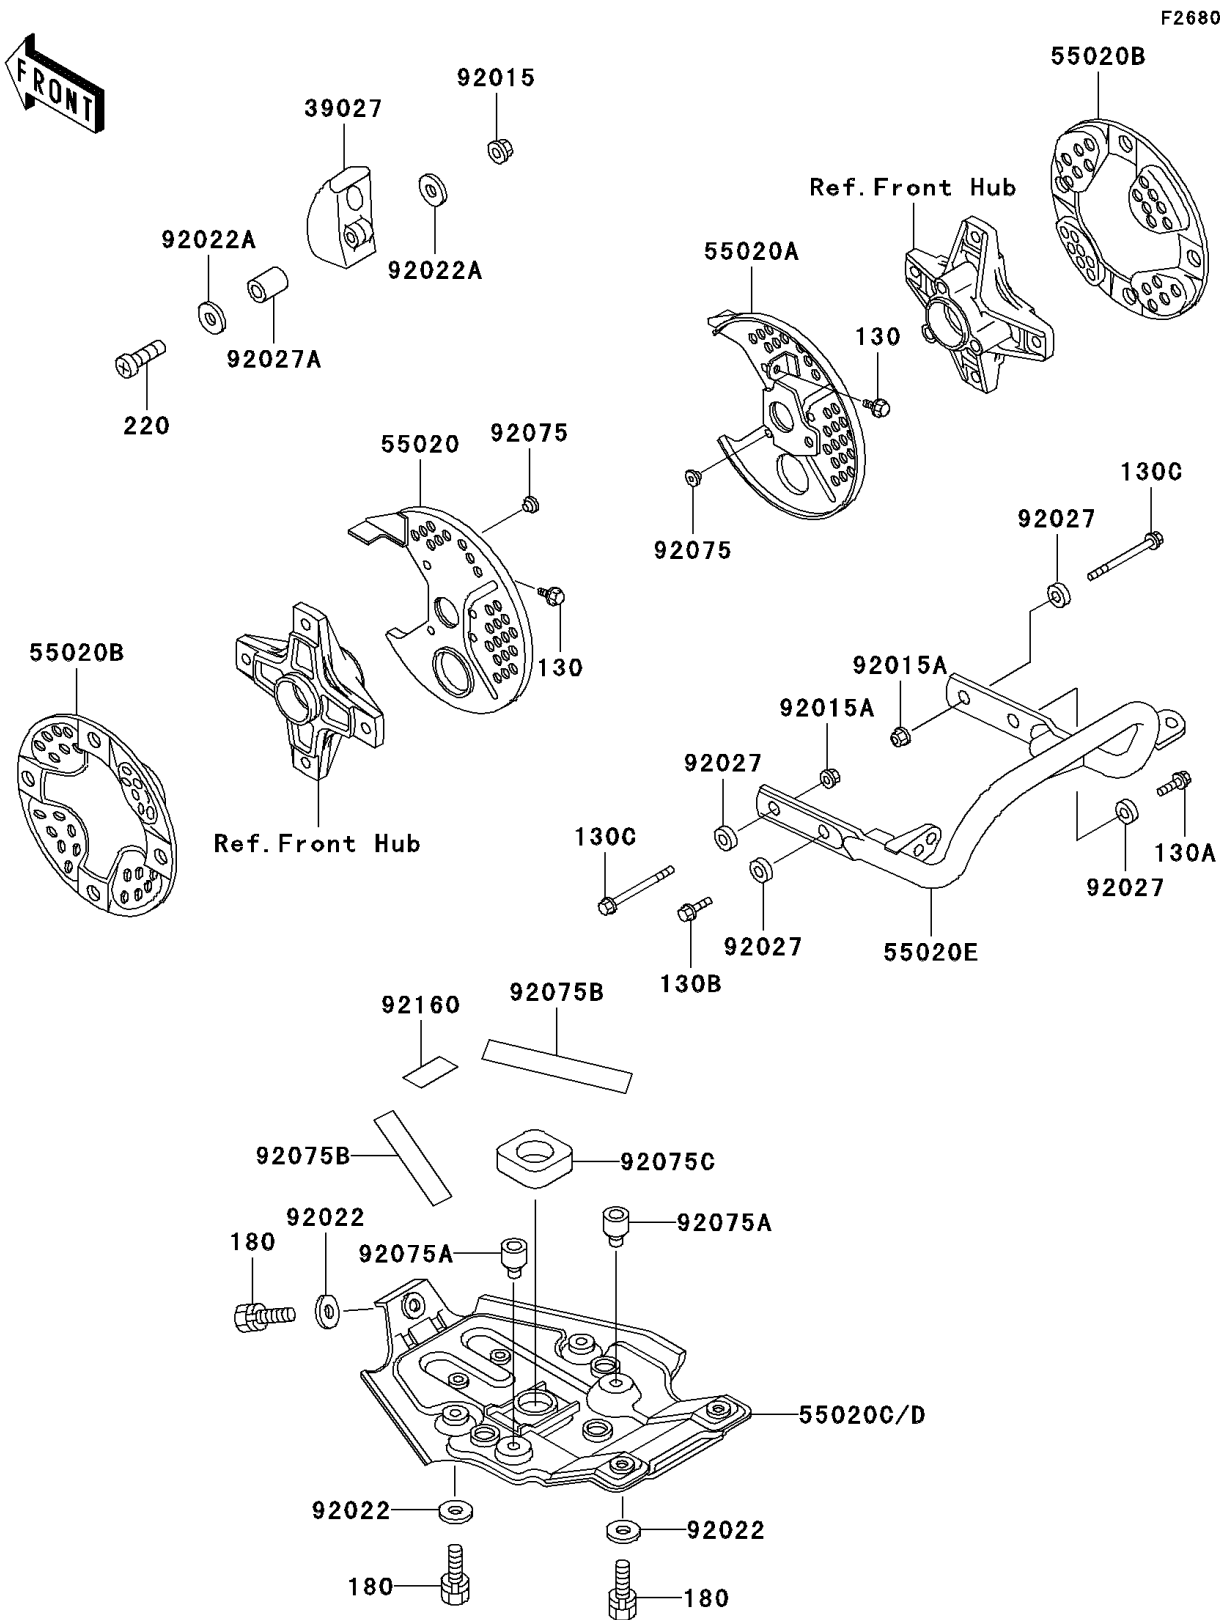

2003 Mojave 250 PARTS DIAGRAM

Guard(s)

2003 Mojave 250 PARTS LIST

Guard(s)

ITEM NAME	PART NUMBER	QUANTITY
BOLT-FLANGED,6X10 (Ref # 130)	130B0610	2
BOLT-FLANGED,8X25 (Ref # 130A)	130G0825	1
BOLT-FLANGED,8X30 (Ref # 130B)	130J0830	1
BOLT-FLANGED (Ref # 130C)	130Z0865	2
BOLT-UPSET-WS,6X16 (Ref # 180)	180G0616	5
SCREW-PAN-CROSS (Ref # 220)	220F0630	2
BUMPER-FRONT (Ref # 39027)	39027-1051	2
GUARD,FRONT HUB,INNER,LH (Ref # 55020)	55020-1223	1
GUARD,FRONT HUB,INNER,RH (Ref # 55020A)	55020-1224	1
GUARD,FRONT HUB,OUTER (Ref # 55020B)	55020-1263	2
GUARD,ENGINE,G.GRAY (Ref # 55020D)	55020-1458-HN	1
GUARD,RR,P.C.GRAY (Ref # 55020E)	55020-1704-CQ	1
NUT,FLANGED,6MM,BLACK (Ref # 92015)	92015-1233	2
NUT,8MM (Ref # 92015A)	92015-1432	2
WASHER,6.5X20X1.6 (Ref # 92022)	92022-125	5
WASHER,7X16X1.2 (Ref # 92022A)	92022-1344	4
COLLAR,10X21.3X7 (Ref # 92027)	92027-1817	4
COLLAR,6.8X10X20 (Ref # 92027A)	92027-1856	2
DAMPER,INNER (Ref # 92075)	92075-1822	6
DAMPER (Ref # 92075A)	92075-1828	2
DAMPER (Ref # 92075B)	92075-1829	2
DAMPER (Ref # 92075C)	92075-1872	1
DAMPER (Ref # 92160)	92160-1102	1