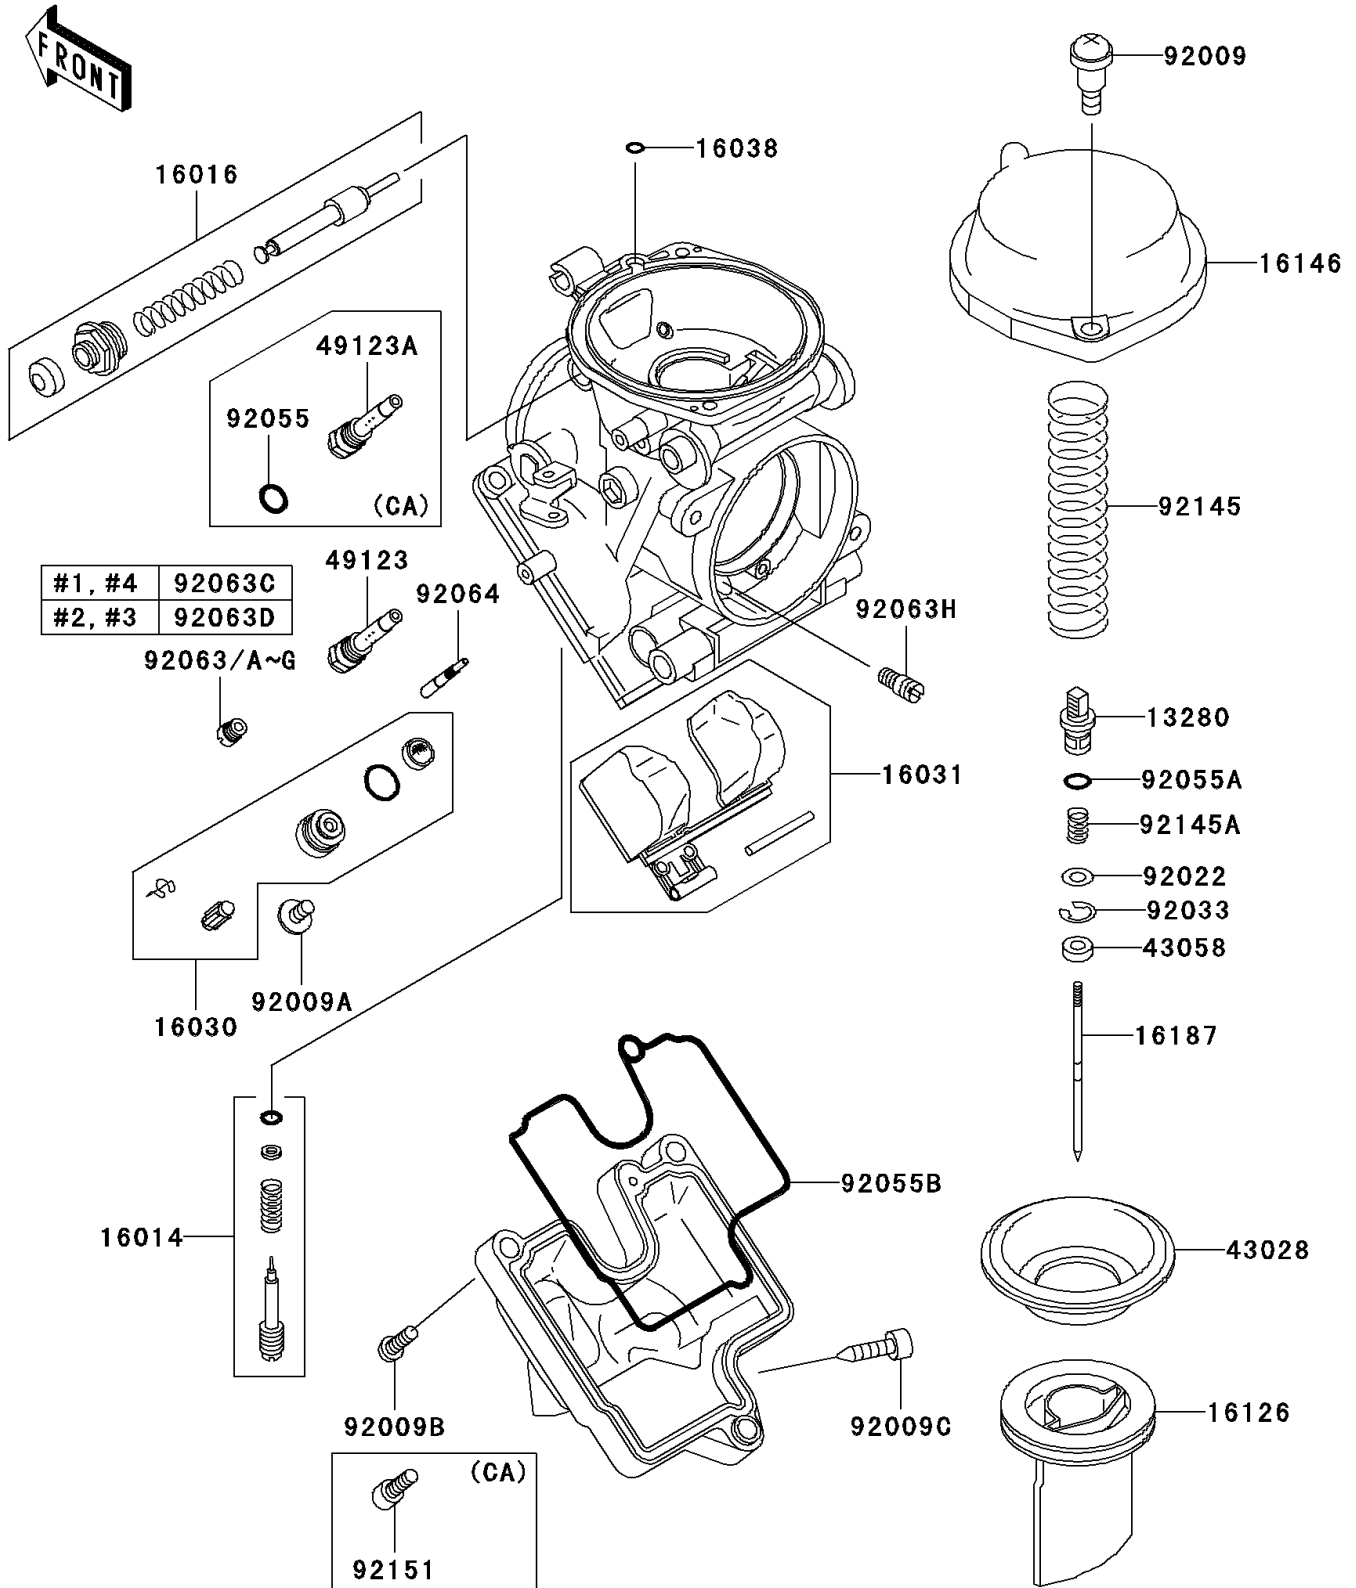

2007 ZZR600 PARTS DIAGRAM

Carburetor Parts

E1612

2007 ZZR600 PARTS LIST

Carburetor Parts

ITEM NAME	PART NUMBER	QUANTITY
HOLDER (Ref # 13280)	13280-1095	4
SCREW-PILOT AIR (Ref # 16014)	16014-1100	4
PLUNGER,STARTER (Ref # 16016)	16016-1107	4
VALVE-FLOAT,#1.5 (Ref # 16030)	16030-1088	4
FLOAT (Ref # 16031)	16031-1096	4
GASKET,"O"RING (Ref # 16038)	16038-022	4
VALVE,VACUUM (Ref # 16126)	16126-1394	4
COVER-ASSY,MIXING (Ref # 16146)	16146-1197	4
NEEDLE-JET,5EI10 (Ref # 16187)	16187-1135	4
DIAPHRAGM,VACUUM VALVE (Ref # 43028)	43028-1086	4
RING (Ref # 43058)	43058-1094	4
SCREW,MIXING COVER (Ref # 92009)	92009-1850	8
SCREW,FLOAT VALVE (Ref # 92009A)	92009-1853	4
SCREW,DRAIN (Ref # 92009C)	92009-1937	4
WASHER,JET NEEDLE (Ref # 92022)	92022-1123	4
RING-SNAP (Ref # 92033)	92033-1299	4
RING-O,DRAIN PLUG (Ref # 92055A)	92055-1093	4
RING-O,FLOAT CHAMBER (Ref # 92055B)	92055-1588	4
JET-MAIN,#A147.5 (Ref # 92063)	92063-1438	AR
JET-MAIN,#A150 (Ref # 92063A)	92063-1440	AR
JET-MAIN,#A152.5 (Ref # 92063B)	92063-1441	AR
JET-MAIN,#A155 (Ref # 92063C)	92063-1442	2
JET-MAIN,#A157.5 (Ref # 92063D)	92063-1443	2
JET-MAIN,#A160 (Ref # 92063E)	92063-1455	AR
JET-MAIN,#A162.5 (Ref # 92063F)	92063-1456	AR
JET-MAIN,#A165 (Ref # 92063G)	92063-1457	AR
JET-MAIN,#A125 (Ref # 92063H)	92063-1471	4
JET-PILOT,#12.5 (Ref # 92064)	92064-1195	4
SPRING,VACUUM VALVE (Ref # 92145)	92145-1182	4

2007 ZZR600 PARTS LIST

Carburetor Parts

ITEM NAME	PART NUMBER	QUANTITY
SPRING (Ref # 92145A)	92145-1183	4
HOLDER-MAIN JET (Ref # 49123)	49123-1051	4
HOLDER-MAIN JET (Ref # 49123A)	49123-1052	4
SCREW,FLOAT CHAMBER (Ref # 92009B)	92009-1854	12
RING-O (Ref # 92055)	92055-1084	4
BOLT,SOCKET,FLOAT CHAMBER (Ref # 92151)	92151-1406	12