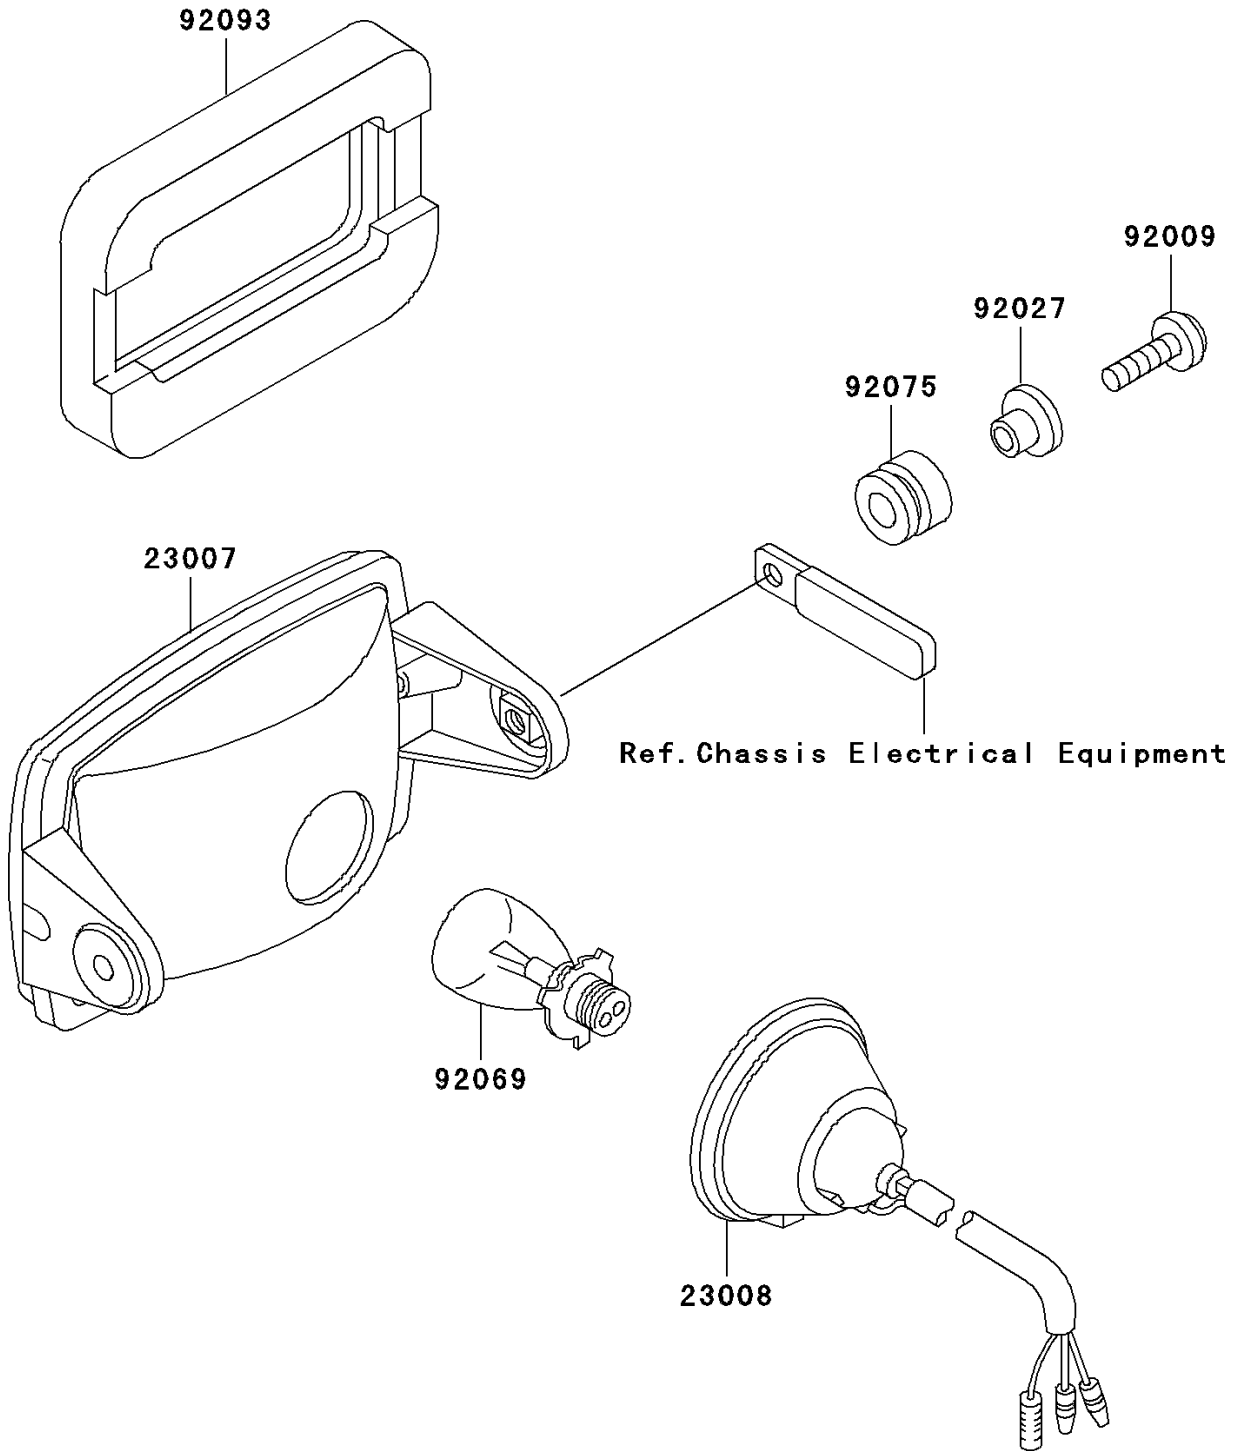

2003 Mojave 250 PARTS DIAGRAM

Headlight(s)

F2710

2003 Mojave 250 PARTS LIST

Headlight(s)

ITEM NAME	PART NUMBER	QUANTITY
LENS-COMP,HEAD LAMP (Ref # 23007)	23007-1183	1
SOCKET-ASSY,HEAD LAMP (Ref # 23008)	23008-1358	1
SCREW,6X22,BLACK (Ref # 92009)	92009-1256	2
COLLAR,L=13.1,BLACK (Ref # 92027)	92027-1450	2
BULB,12V 45/45W (Ref # 92069)	92069-1061	1
DAMPER (Ref # 92075)	92075-1690	2
SEAL,HEAD LAMP (Ref # 92093)	92093-1222	1