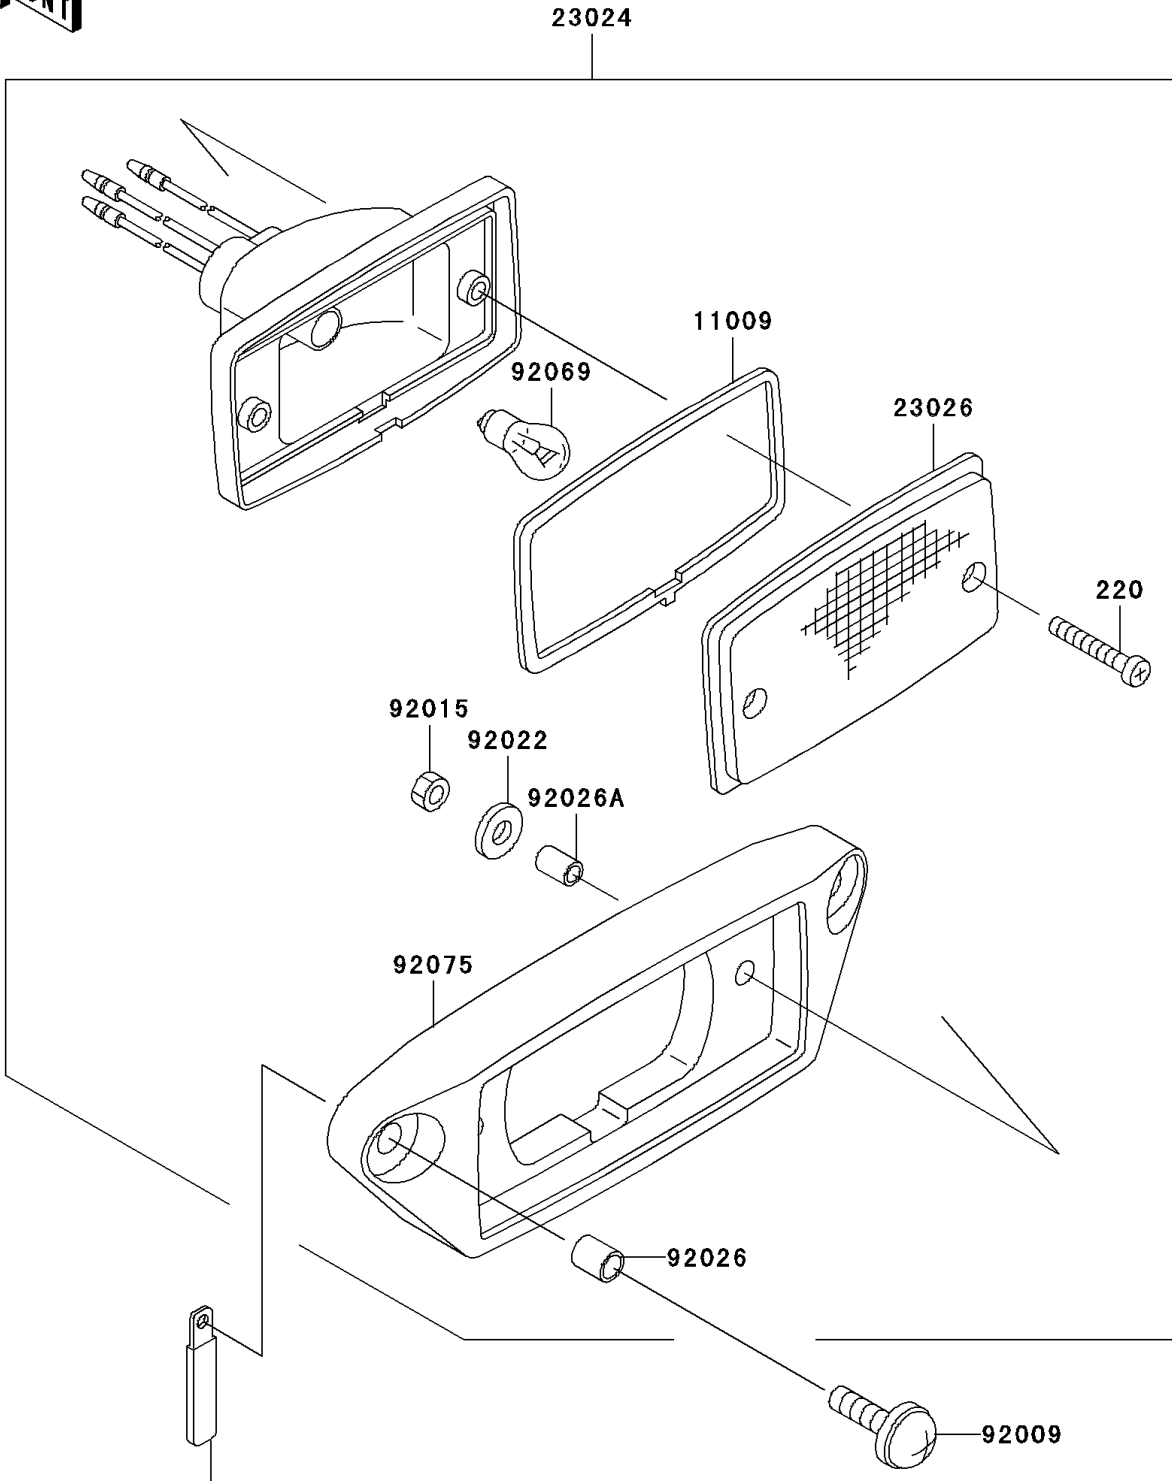

2001 Mojave 250 PARTS DIAGRAM

Taillight(s)

F2720

Ref. Chassis Electrical Equipment

2001 Mojave 250 PARTS LIST

Taillight(s)

ITEM NAME	PART NUMBER	QUANTITY
SCREW-PAN-CROS (Ref # 220)	220C0430	2
GASKET,TAIL LAMP (Ref # 11009)	11009-4004	1
LAMP-ASSY-TAIL (Ref # 23024)	23024-1137	1
LENS,TAIL LAMP (Ref # 23026)	23026-1239	1
SCREW,6X22,BLACK (Ref # 92009)	92009-1256	2
NUT,4MM (Ref # 92015)	92015-1550	2
WASHER,PLAIN,4MM (Ref # 92022)	92022-1762	2
SPACER,6.3X8.3X10 (Ref # 92026)	92026-1260	2
SPACER,4.5X6.5X10 (Ref # 92026A)	92026-1261	2
BULB,12V 18/5W (Ref # 92069)	92069-1089	1
DAMPER,TAIL LAMP (Ref # 92075)	92075-1782	1