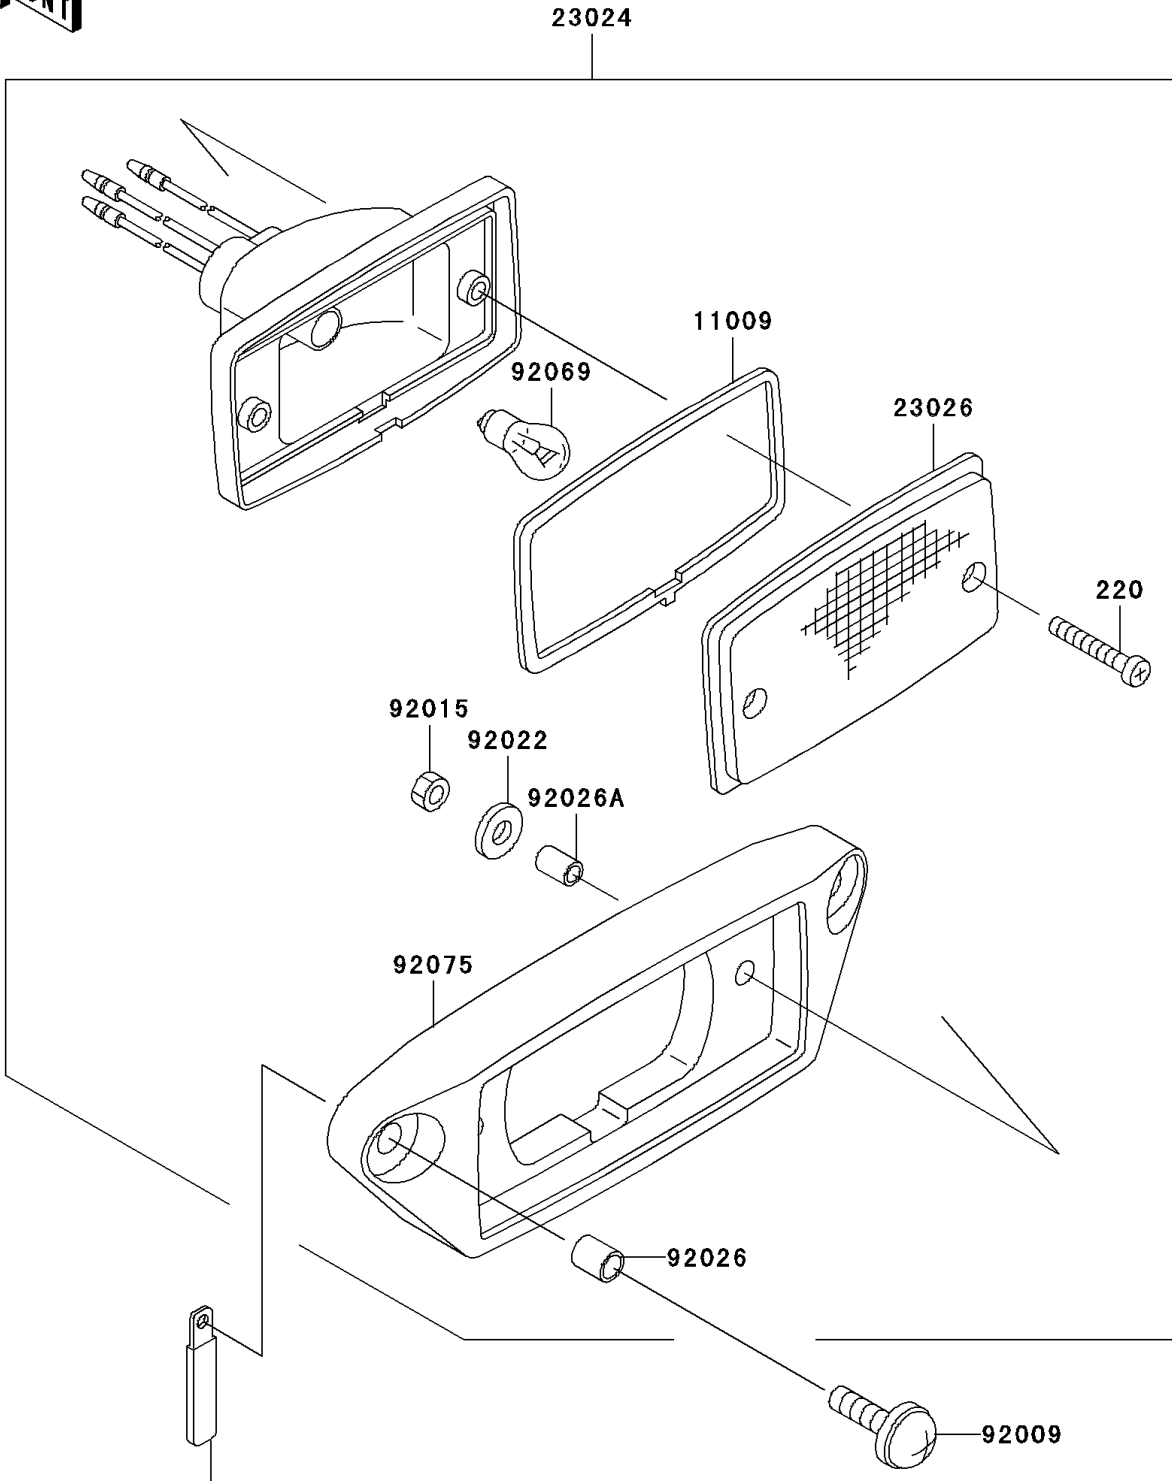

2003 Mojave 250 PARTS DIAGRAM

Taillight(s)

F2720

Ref. Chassis Electrical Equipment

2003 Mojave 250 PARTS LIST

Taillight(s)

ITEM NAME	PART NUMBER	QUANTITY
SCREW-PAN-CROS (Ref # 220)	220C0430	2
GASKET,TAIL LAMP (Ref # 11009)	11009-4004	1
LAMP-ASSY-TAIL (Ref # 23024)	23024-1137	1
LENS,TAIL LAMP (Ref # 23026)	23026-1239	1
SCREW,6X22,BLACK (Ref # 92009)	92009-1256	2
NUT,4MM (Ref # 92015)	92015-1550	2
WASHER,PLAIN,4MM (Ref # 92022)	92022-1762	2
SPACER,6.3X8.3X10 (Ref # 92026)	92026-1260	2
SPACER,4.5X6.5X10 (Ref # 92026A)	92026-1261	2
BULB,12V 18/5W (Ref # 92069)	92069-1089	1
DAMPER,TAIL LAMP (Ref # 92075)	92075-1782	1