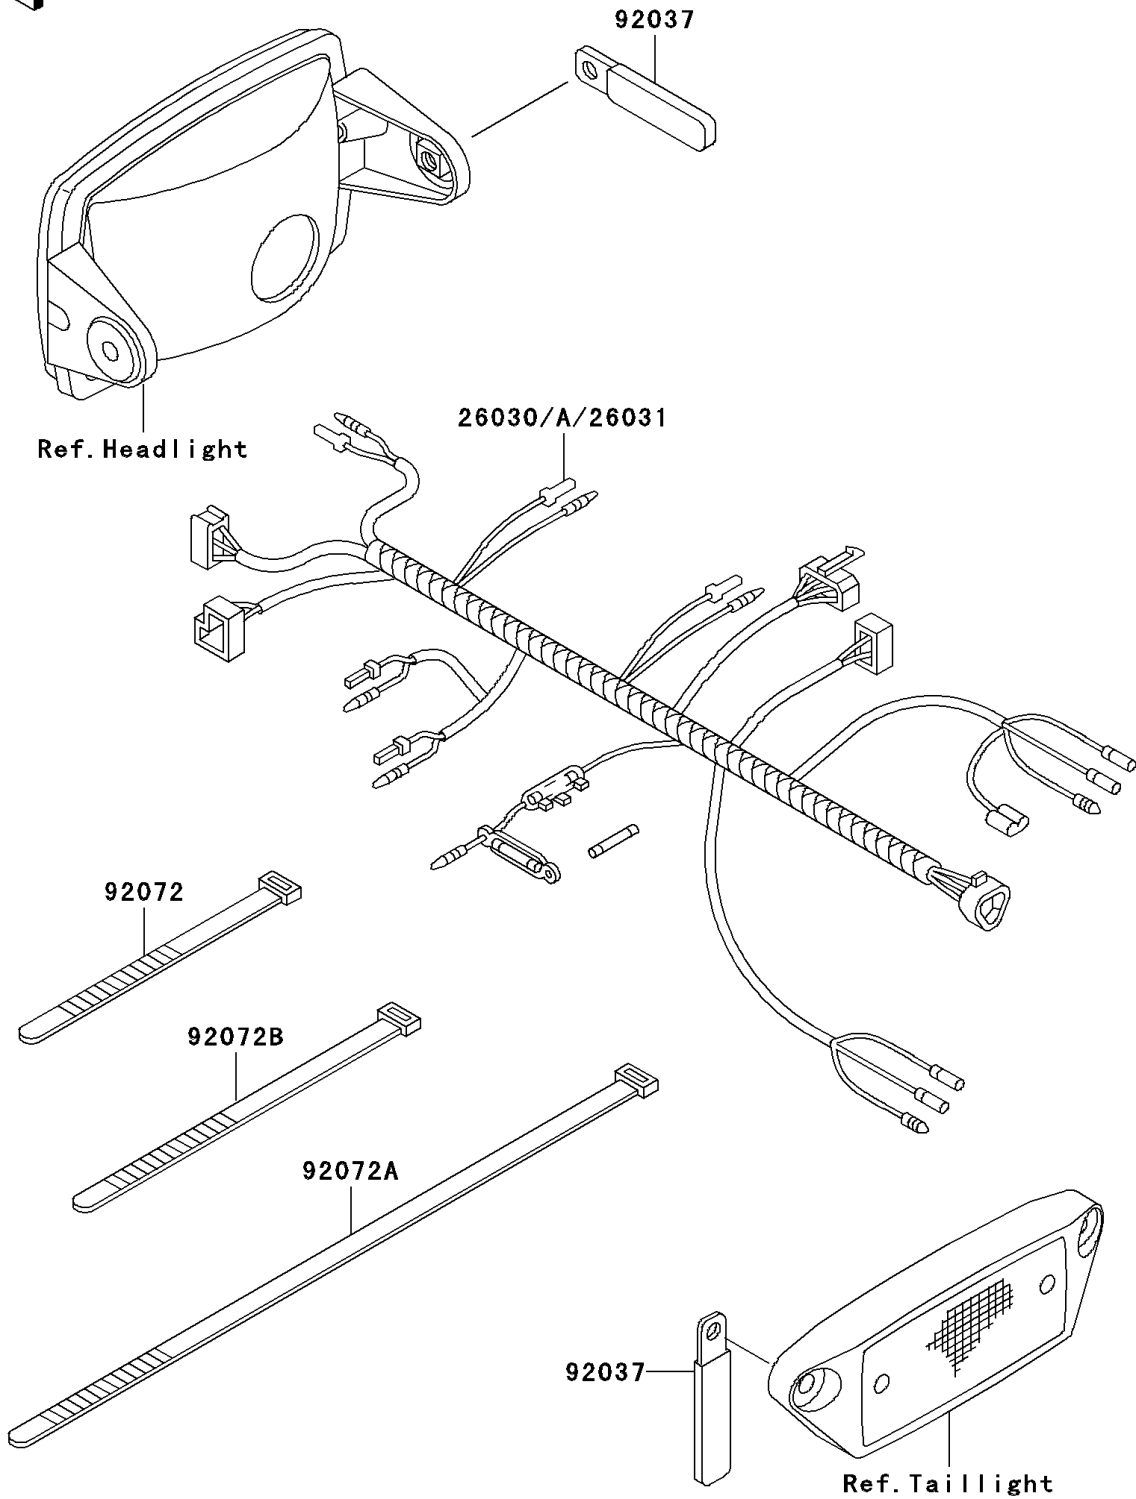

2001 Mojave 250 PARTS DIAGRAM

Chassis Electrical Equipment

F2760

2001 Mojave 250 PARTS LIST

Chassis Electrical Equipment

ITEM NAME	PART NUMBER	QUANTITY
HARNESS,MAIN (Ref # 26030)	26030-1065	1
CLAMP,L=60 (Ref # 92037)	92037-1069	2
BAND,L=149 (Ref # 92072)	92072-031	10
BAND,L=365 (Ref # 92072A)	92072-1197	1
BAND,L=188 (Ref # 92072B)	92072-1239	1