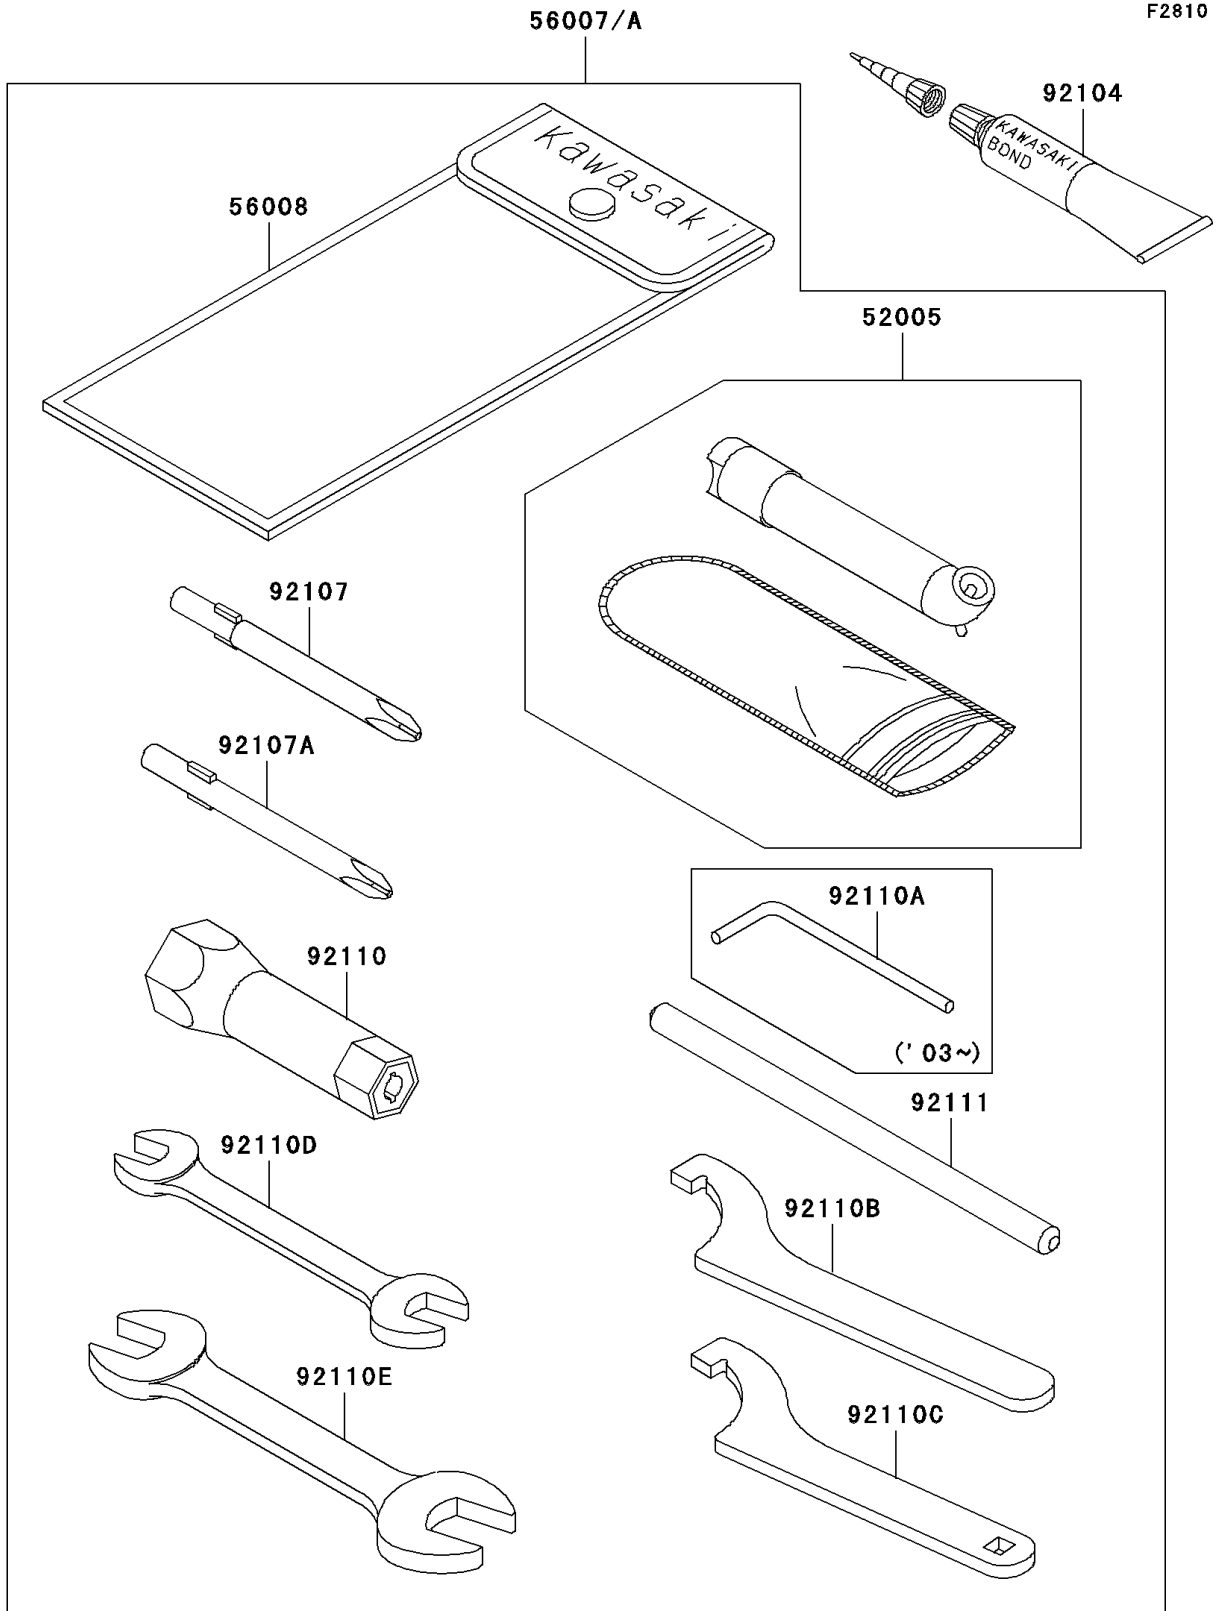

2001 Mojave 250 PARTS DIAGRAM

Owner's Tools

2001 Mojave 250 PARTS LIST

Owner's Tools

ITEM NAME	PART NUMBER	QUANTITY
GAUGE,AIR (Ref # 52005)	52005-1082	1
TOOLKIT (Ref # 56007)	56007-1326	1
BAG,TOOL (Ref # 56008)	56008-1007	1
GASKET-LIQUID,TUBE,100G,SILVER (Ref # 92104)	92104-002	1
TOOL-DRIVER,#3PHILLIPS (Ref # 92107)	92107-005	1
TOOL-DRIVER,#2PHILLIPS (Ref # 92107A)	92107-1053	1
TOOL-WRENCH,BOX,18MM (Ref # 92110)	92110-1111	1
TOOL-WRENCH,HOOK (Ref # 92110B)	92110-1143	1
TOOL-WRENCH,HOOK (Ref # 92110C)	92110-1144	1
TOOL-WRENCH,OPEN END,10X12 (Ref # 92110D)	92110-1152	1
TOOL-WRENCH,OPEN END,14X17 (Ref # 92110E)	92110-1153	1
TOOL-BAR,8X150 (Ref # 92111)	92111-1053	1