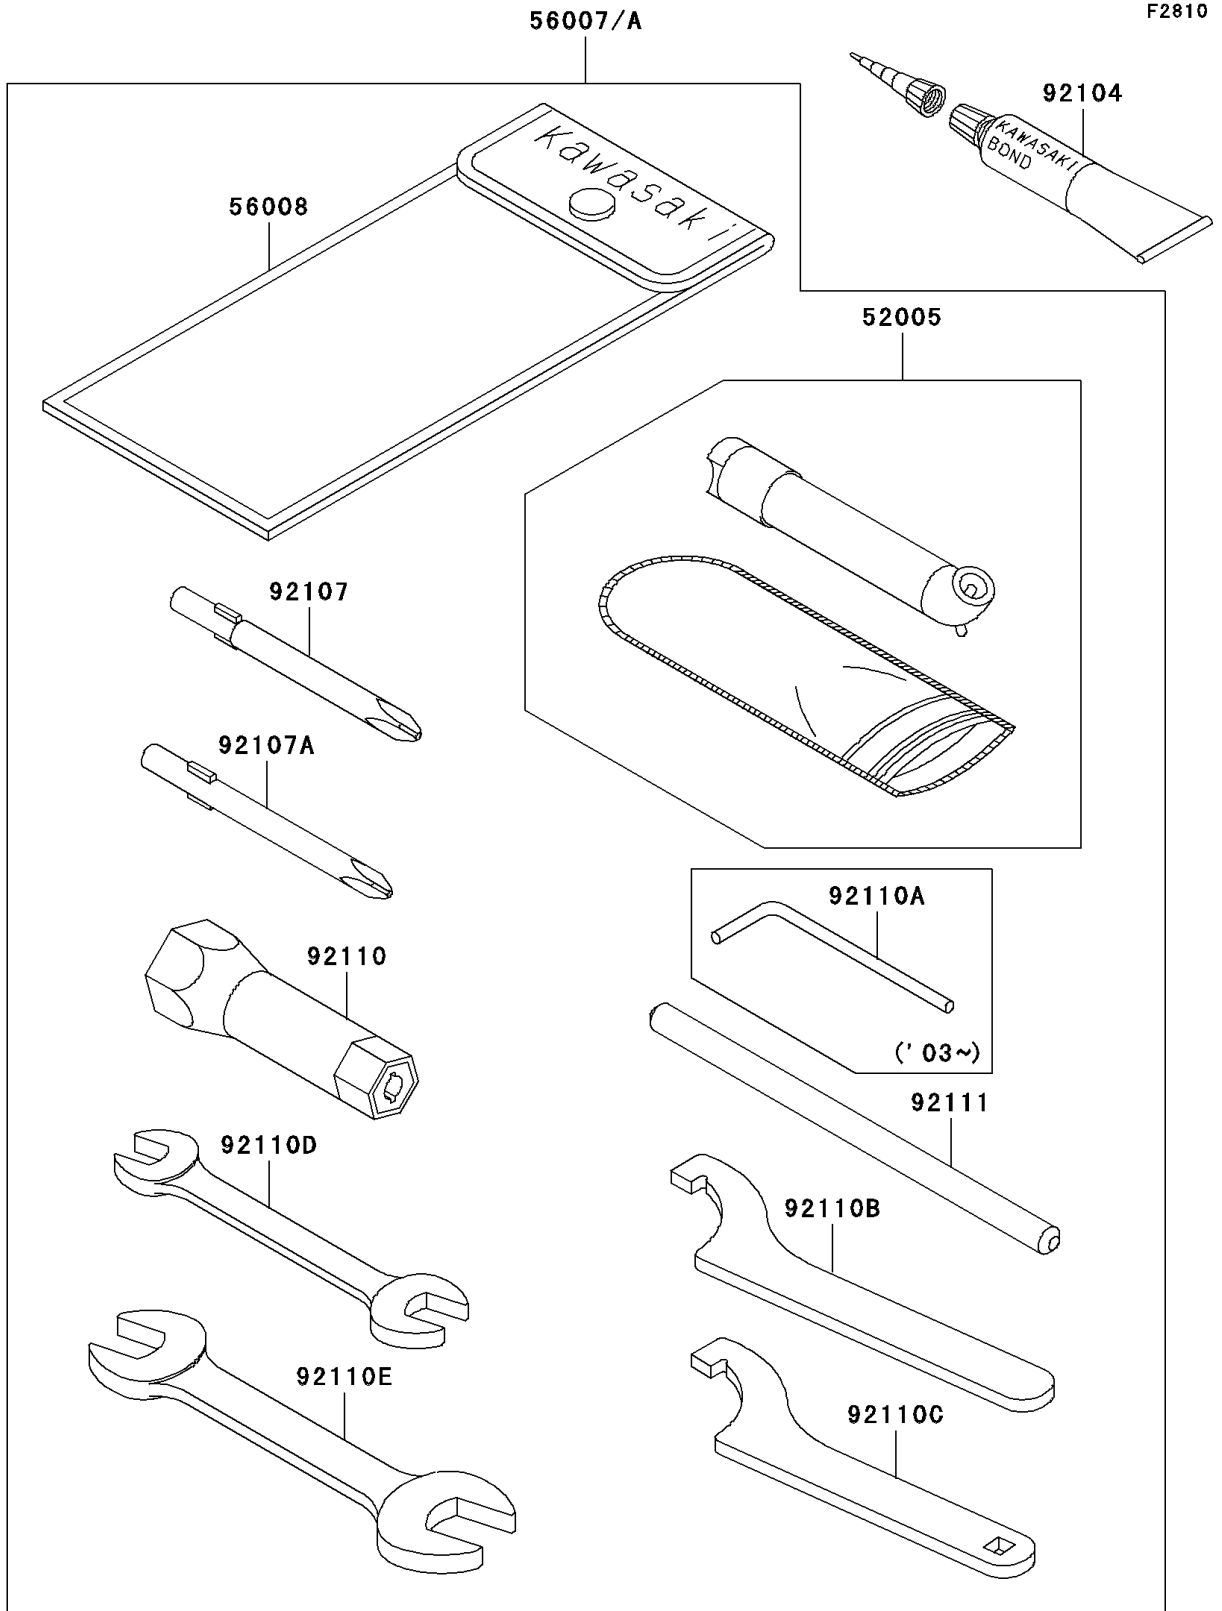

2003 Mojave 250 PARTS DIAGRAM

Owner's Tools

2003 Mojave 250 PARTS LIST

Owner's Tools

ITEM NAME	PART NUMBER	QUANTITY
GAUGE,AIR (Ref # 52005)	52005-1082	1
TOOL-KIT (Ref # 56007A)	56007-1495	1
BAG,TOOL (Ref # 56008)	56008-1007	1
GASKET-LIQUID,TUBE,100G,SILVER (Ref # 92104)	92104-002	1
TOOL-DRIVER,#3PHILLIPS (Ref # 92107)	92107-005	1
TOOL-DRIVER,#2PHILLIPS (Ref # 92107A)	92107-1053	1
TOOL-WRENCH,BOX,18MM (Ref # 92110)	92110-1111	1
TOOL-WRENCH,ALLEN,3MM (Ref # 92110A)	92110-1140	1
TOOL-WRENCH,HOOK (Ref # 92110B)	92110-1143	1
TOOL-WRENCH,HOOK (Ref # 92110C)	92110-1144	1
TOOL-WRENCH,OPEN END,10X12 (Ref # 92110D)	92110-1152	1
TOOL-WRENCH,OPEN END,14X17 (Ref # 92110E)	92110-1153	1
TOOL-BAR,8X150 (Ref # 92111)	92111-1053	1